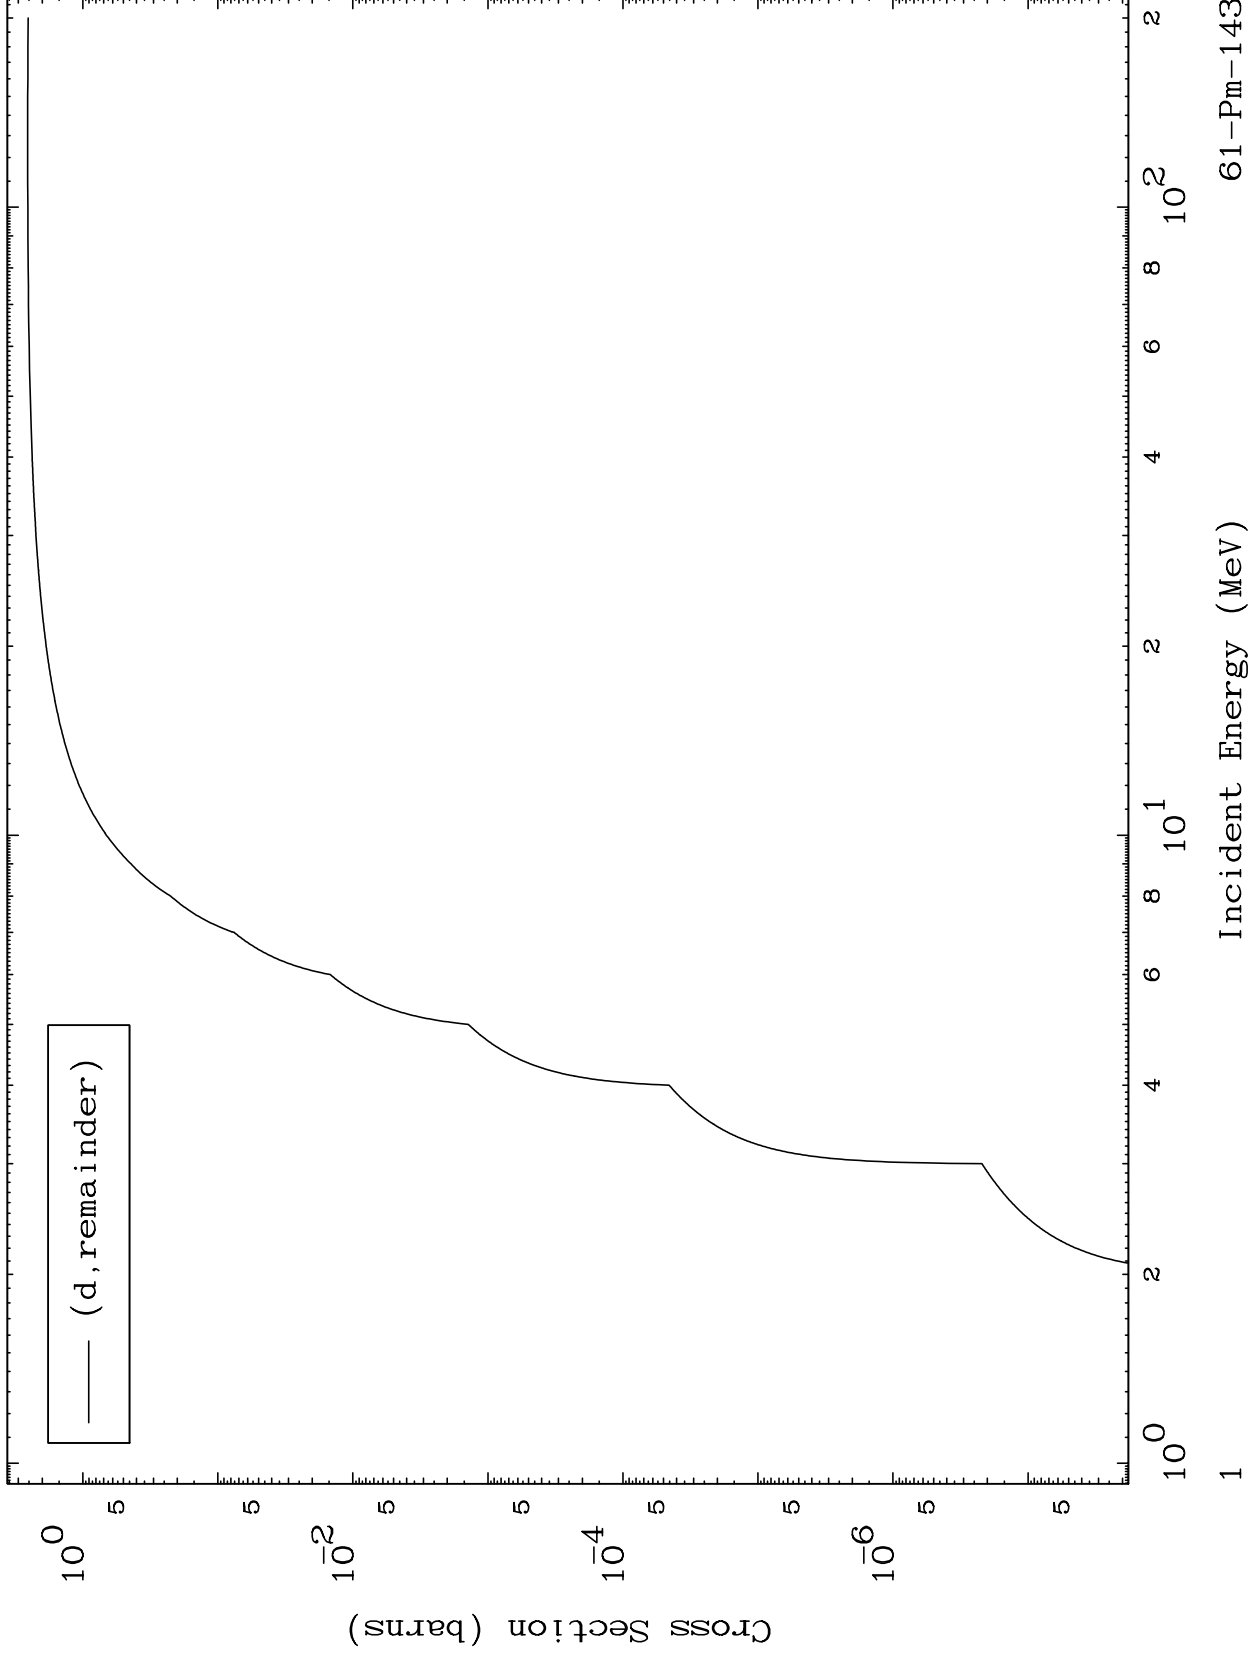

Press Mouse Button to Start

MAT 6137

Deuteron Major  
0 Kelvin Cross Sections

61-Pm-143

61-Pm-143