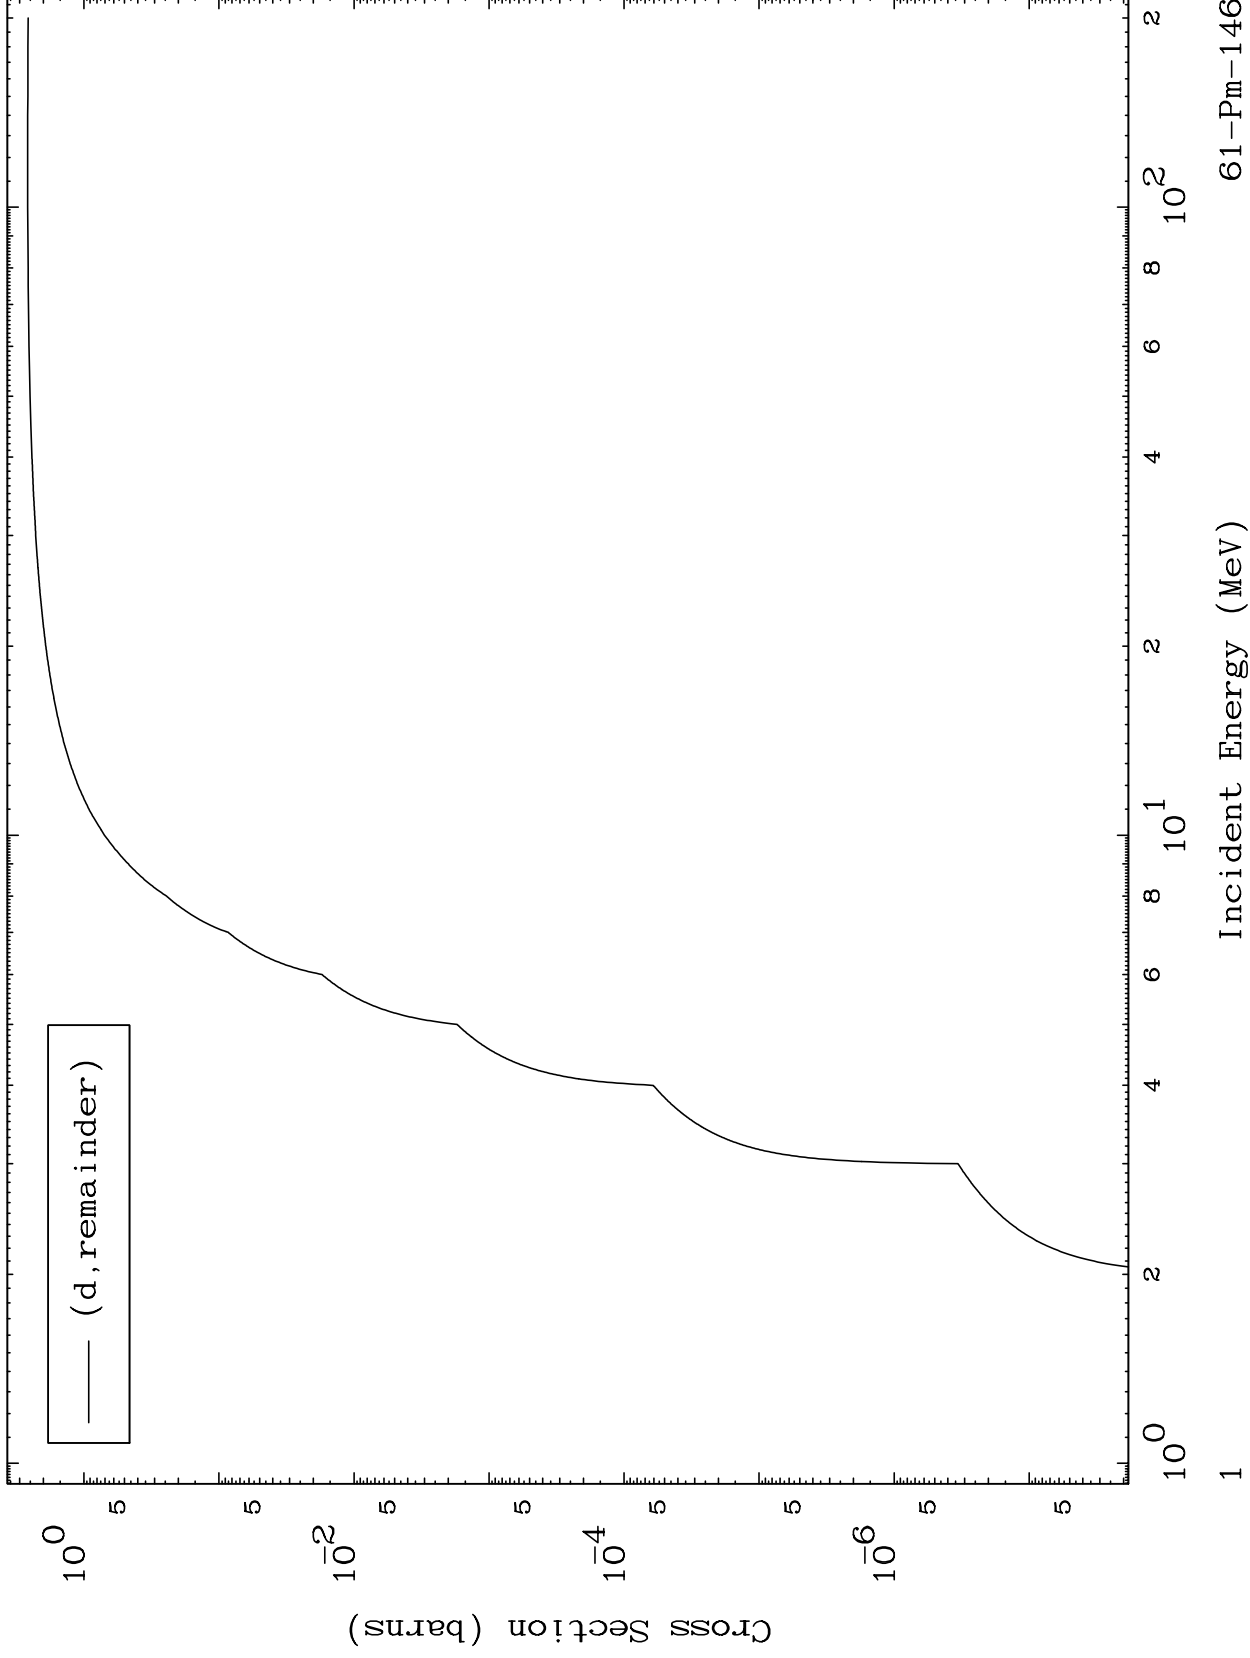

Press Mouse Button to Start

MAT 6146

Deuteron Major
0 Kelvin Cross Sections

61-Pm-146

61-Pm-146