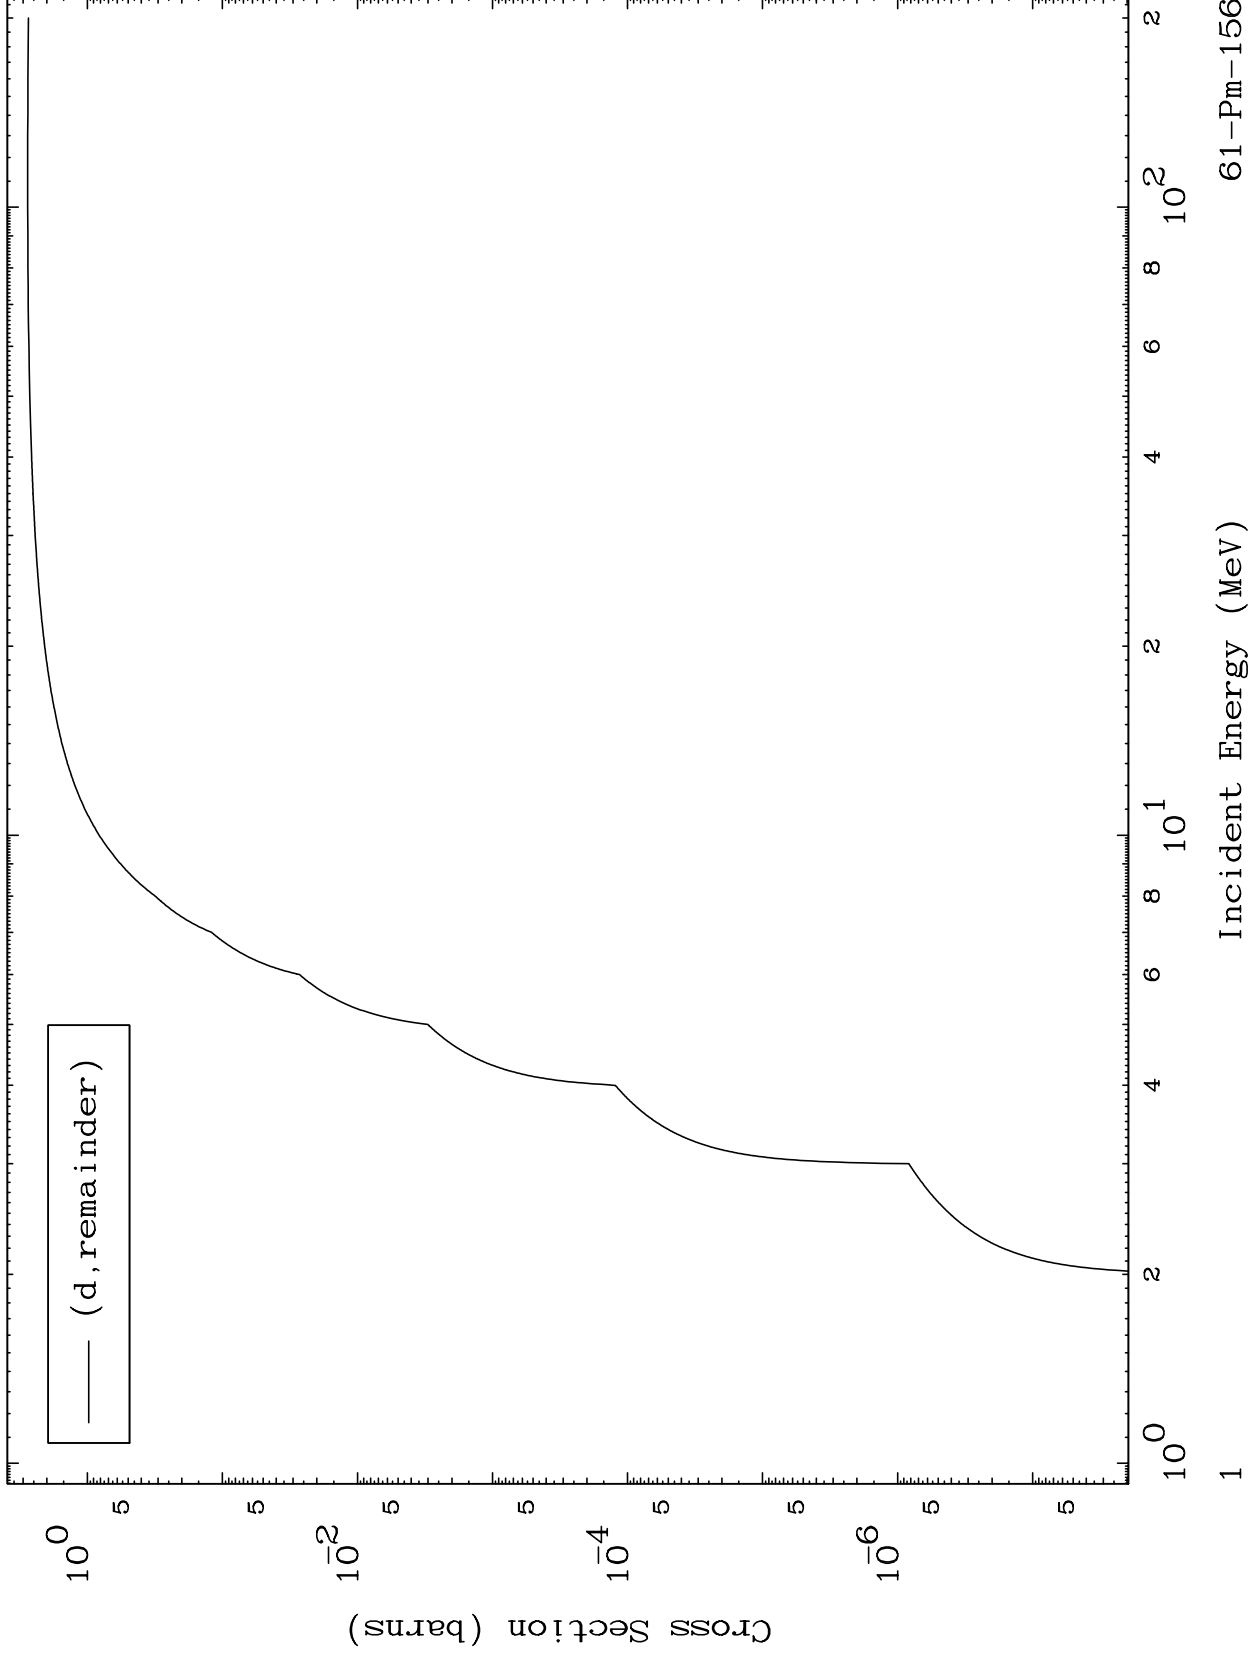

Press Mouse Button to Start

MAT 6177

Deuteron Major
0 Kelvin Cross Sections

61-Pm-156

61-Pm-156