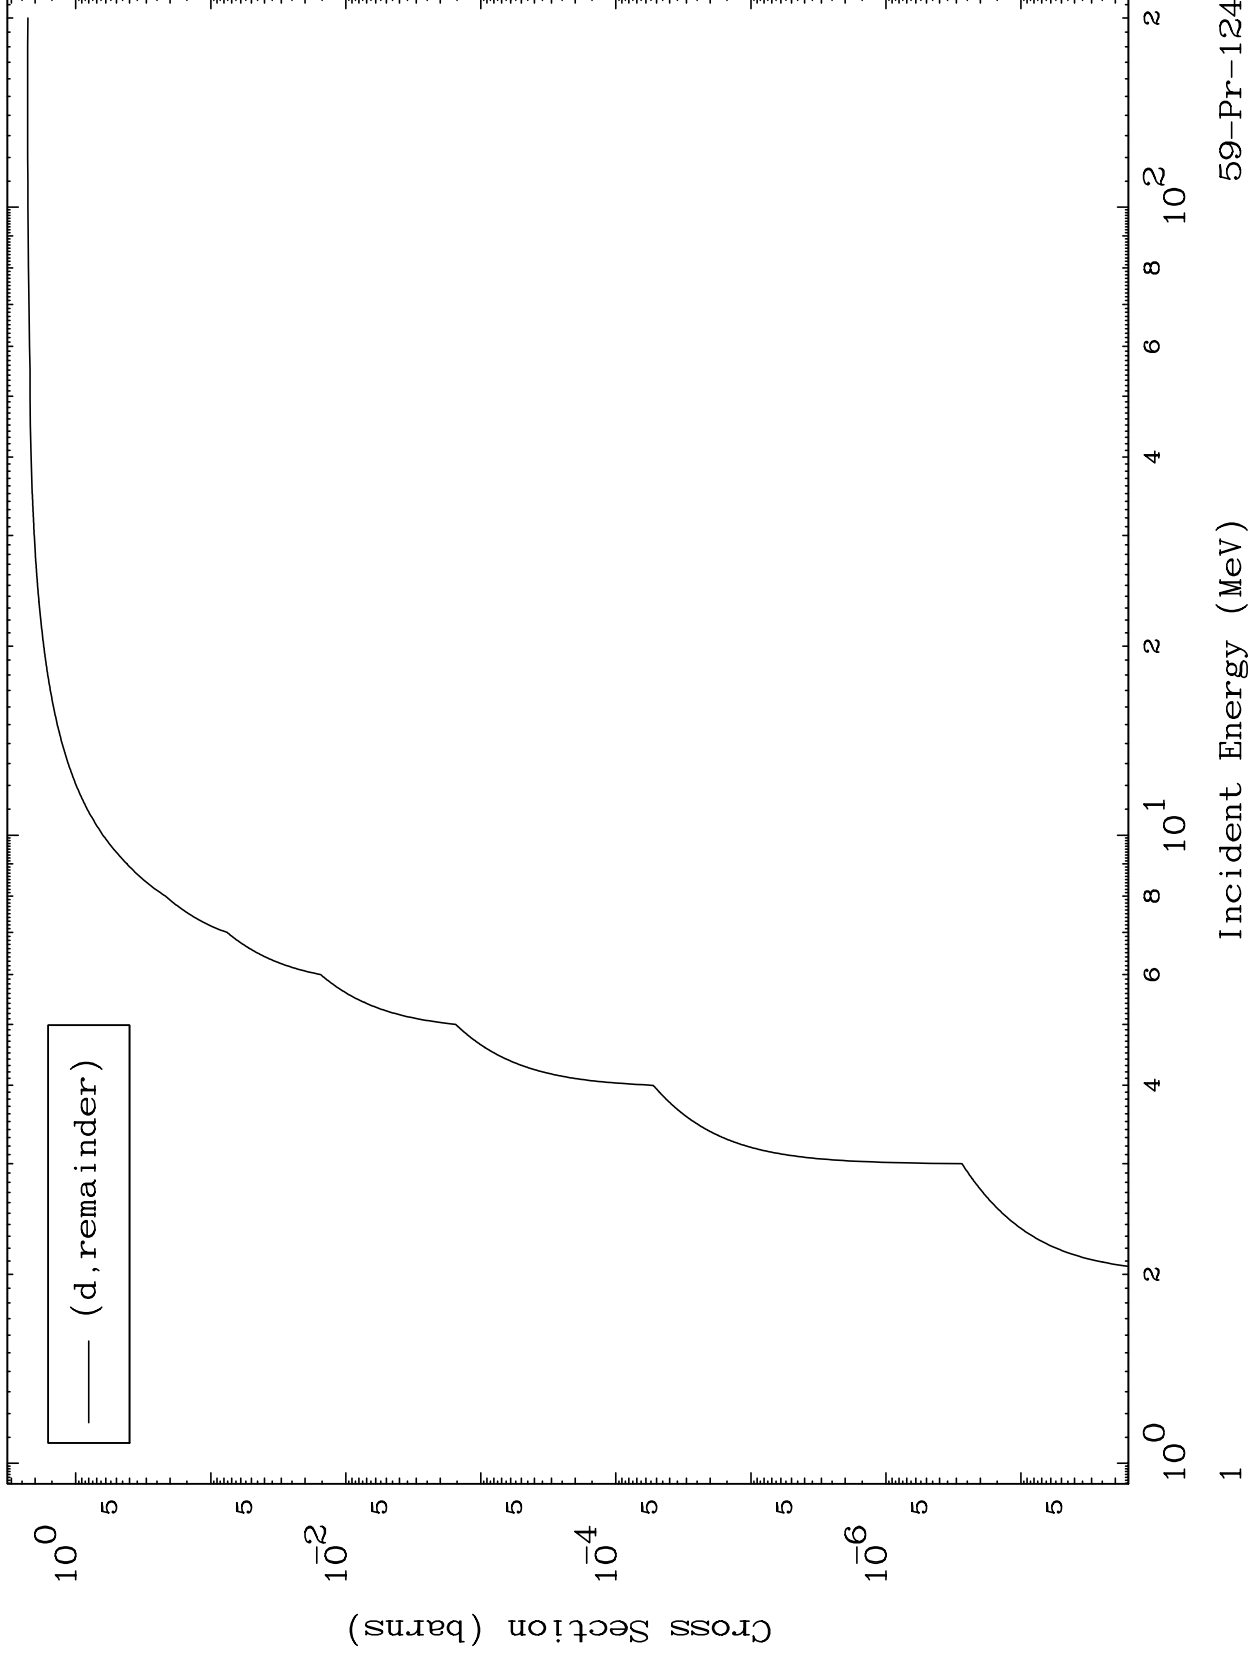

Press Mouse Button to Start

MAT 5874

Deuteron Major
0 Kelvin Cross Sections

59-Pr-124

59-Pr-124