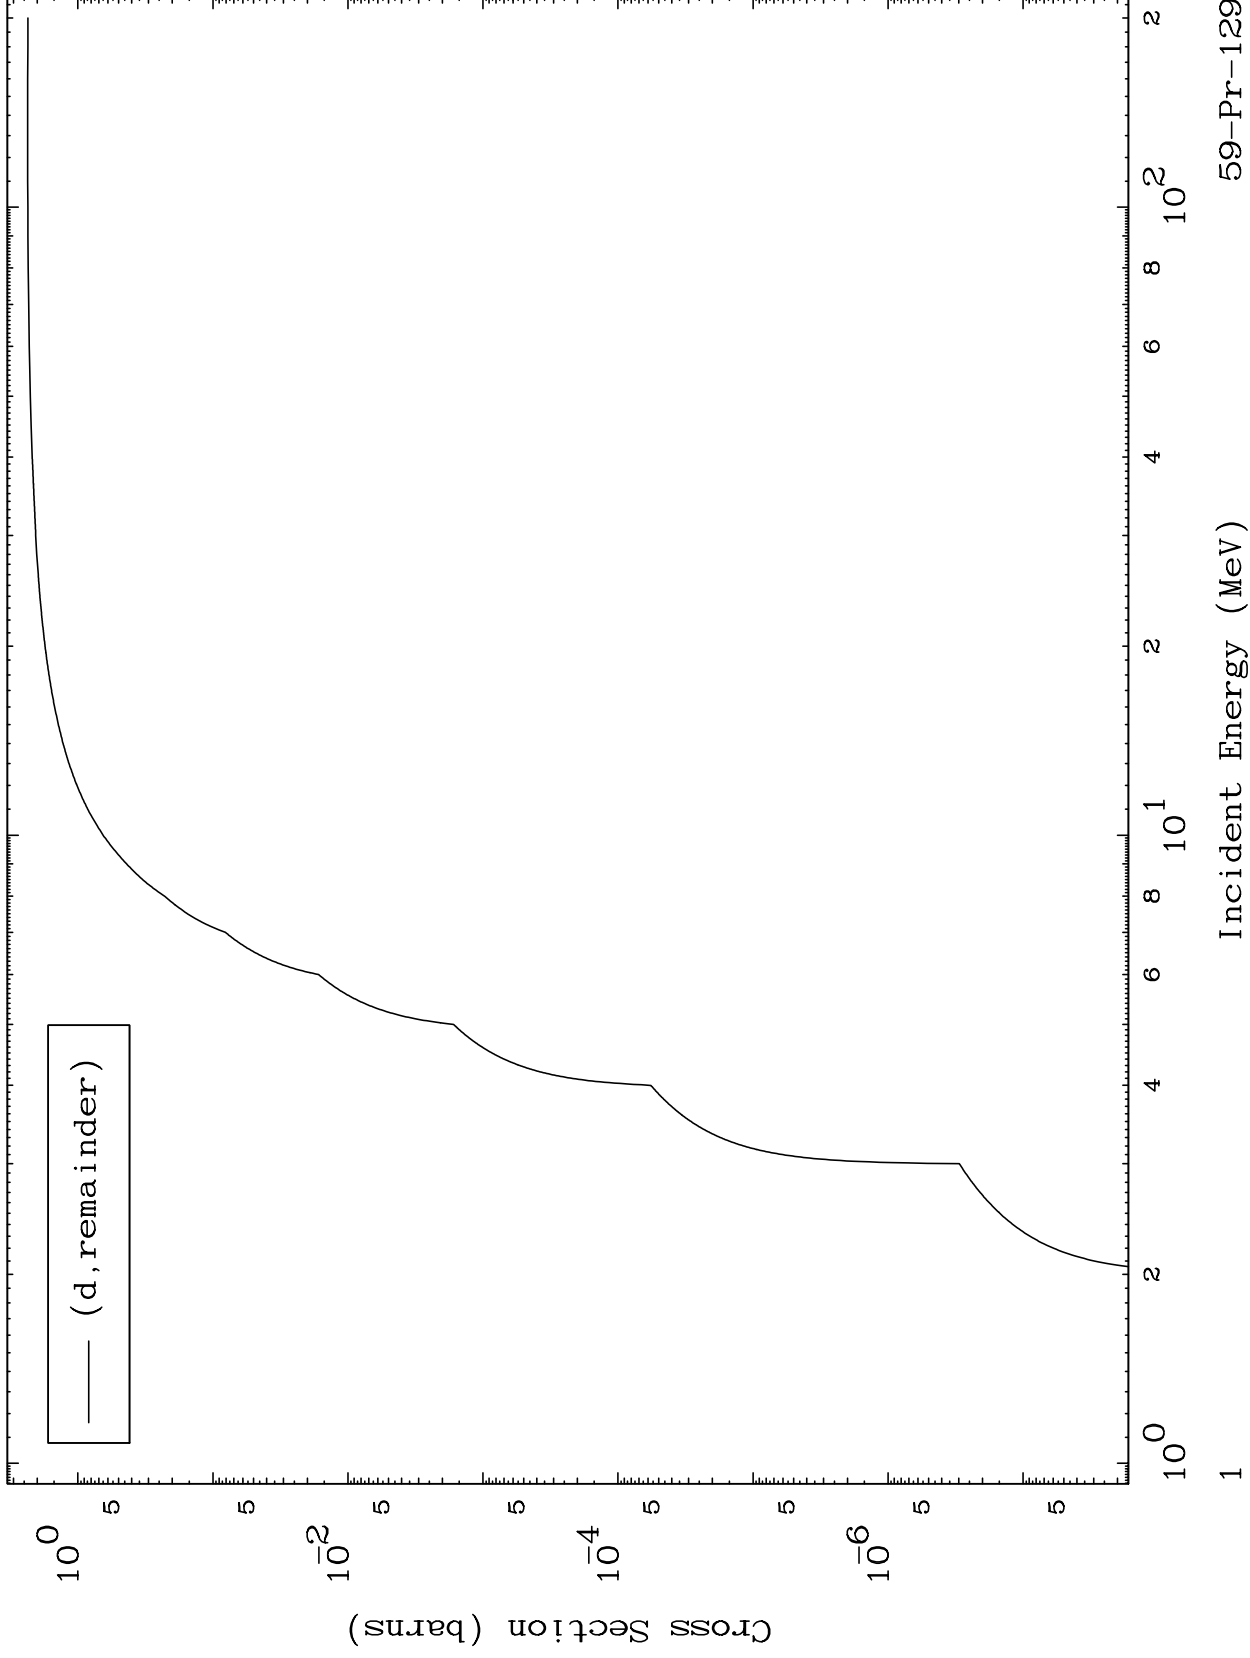

Press Mouse Button to Start

MAT 5889

Deuteron Major  
0 Kelvin Cross Sections

59-Pr-129

59-Pr-129