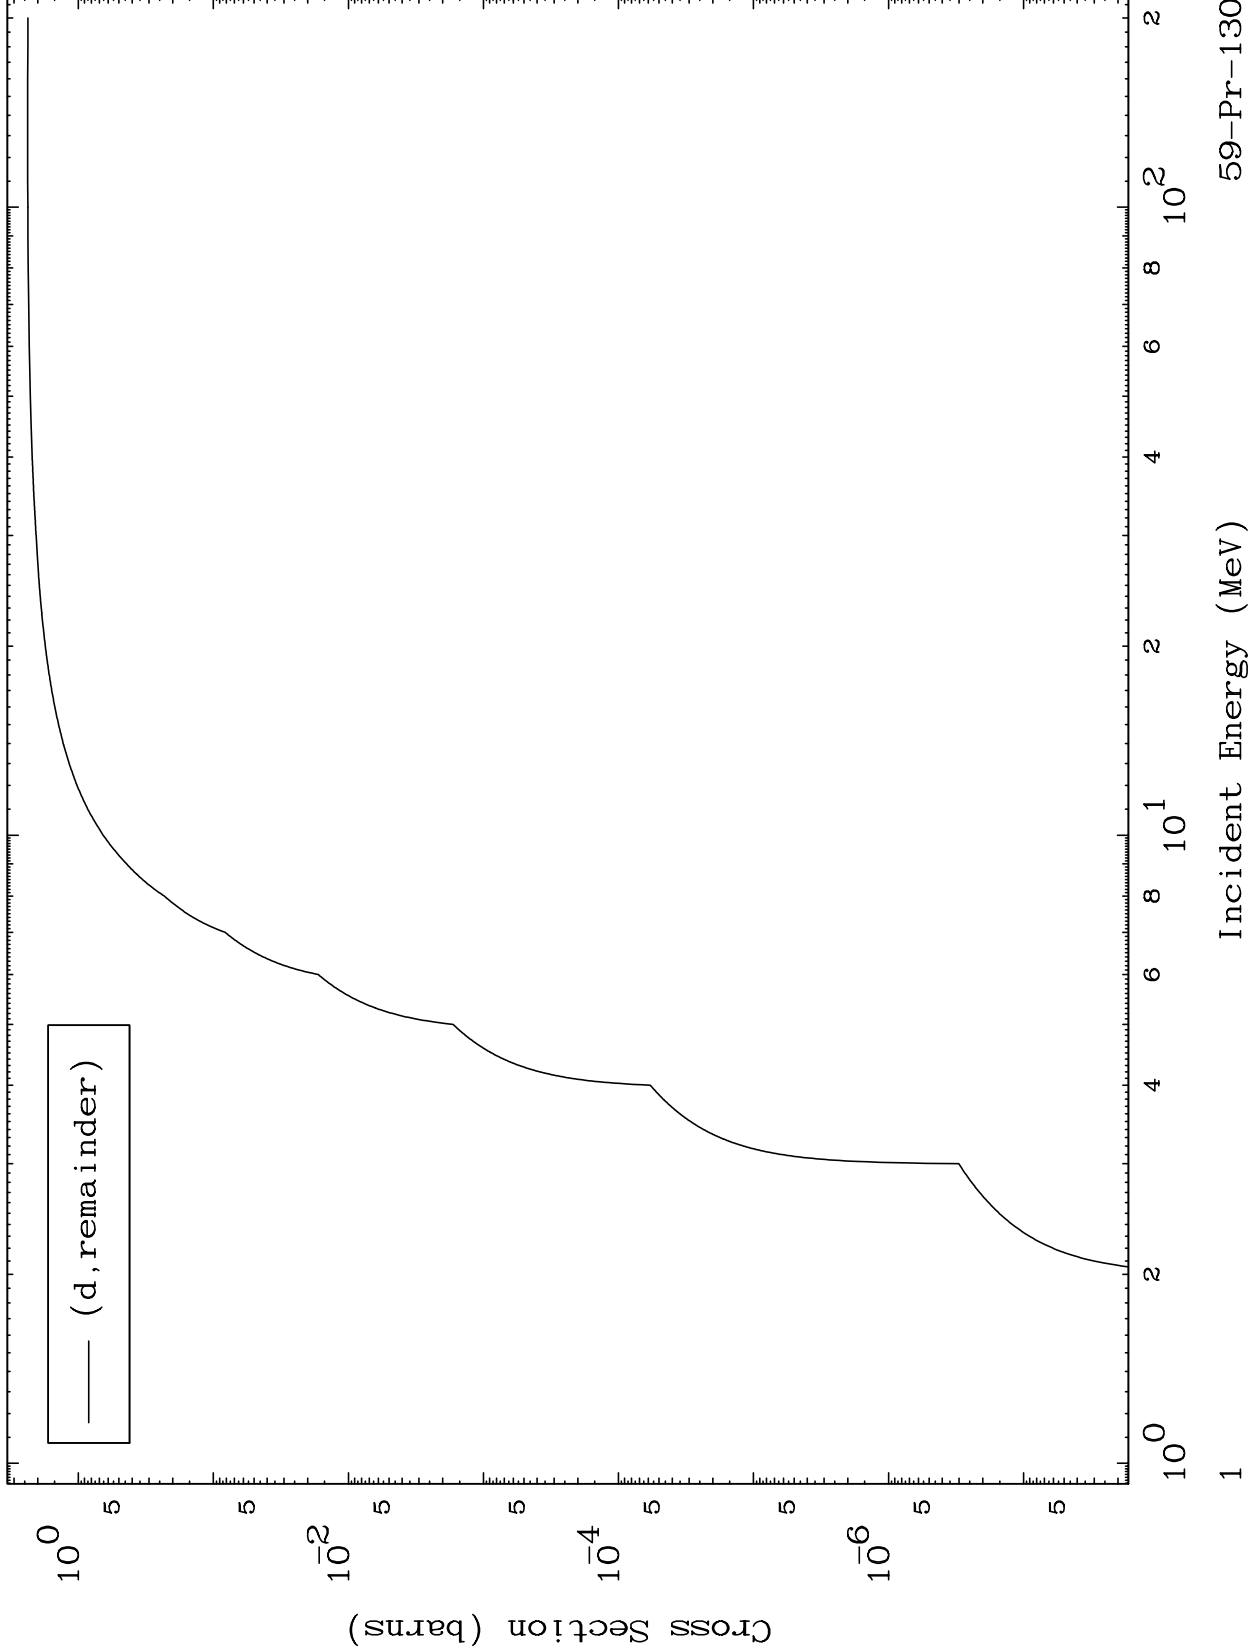

Press Mouse Button to Start

MAT 5892

Deuteron Major  
0 Kelvin Cross Sections

59-Pr-130

59-Pr-130