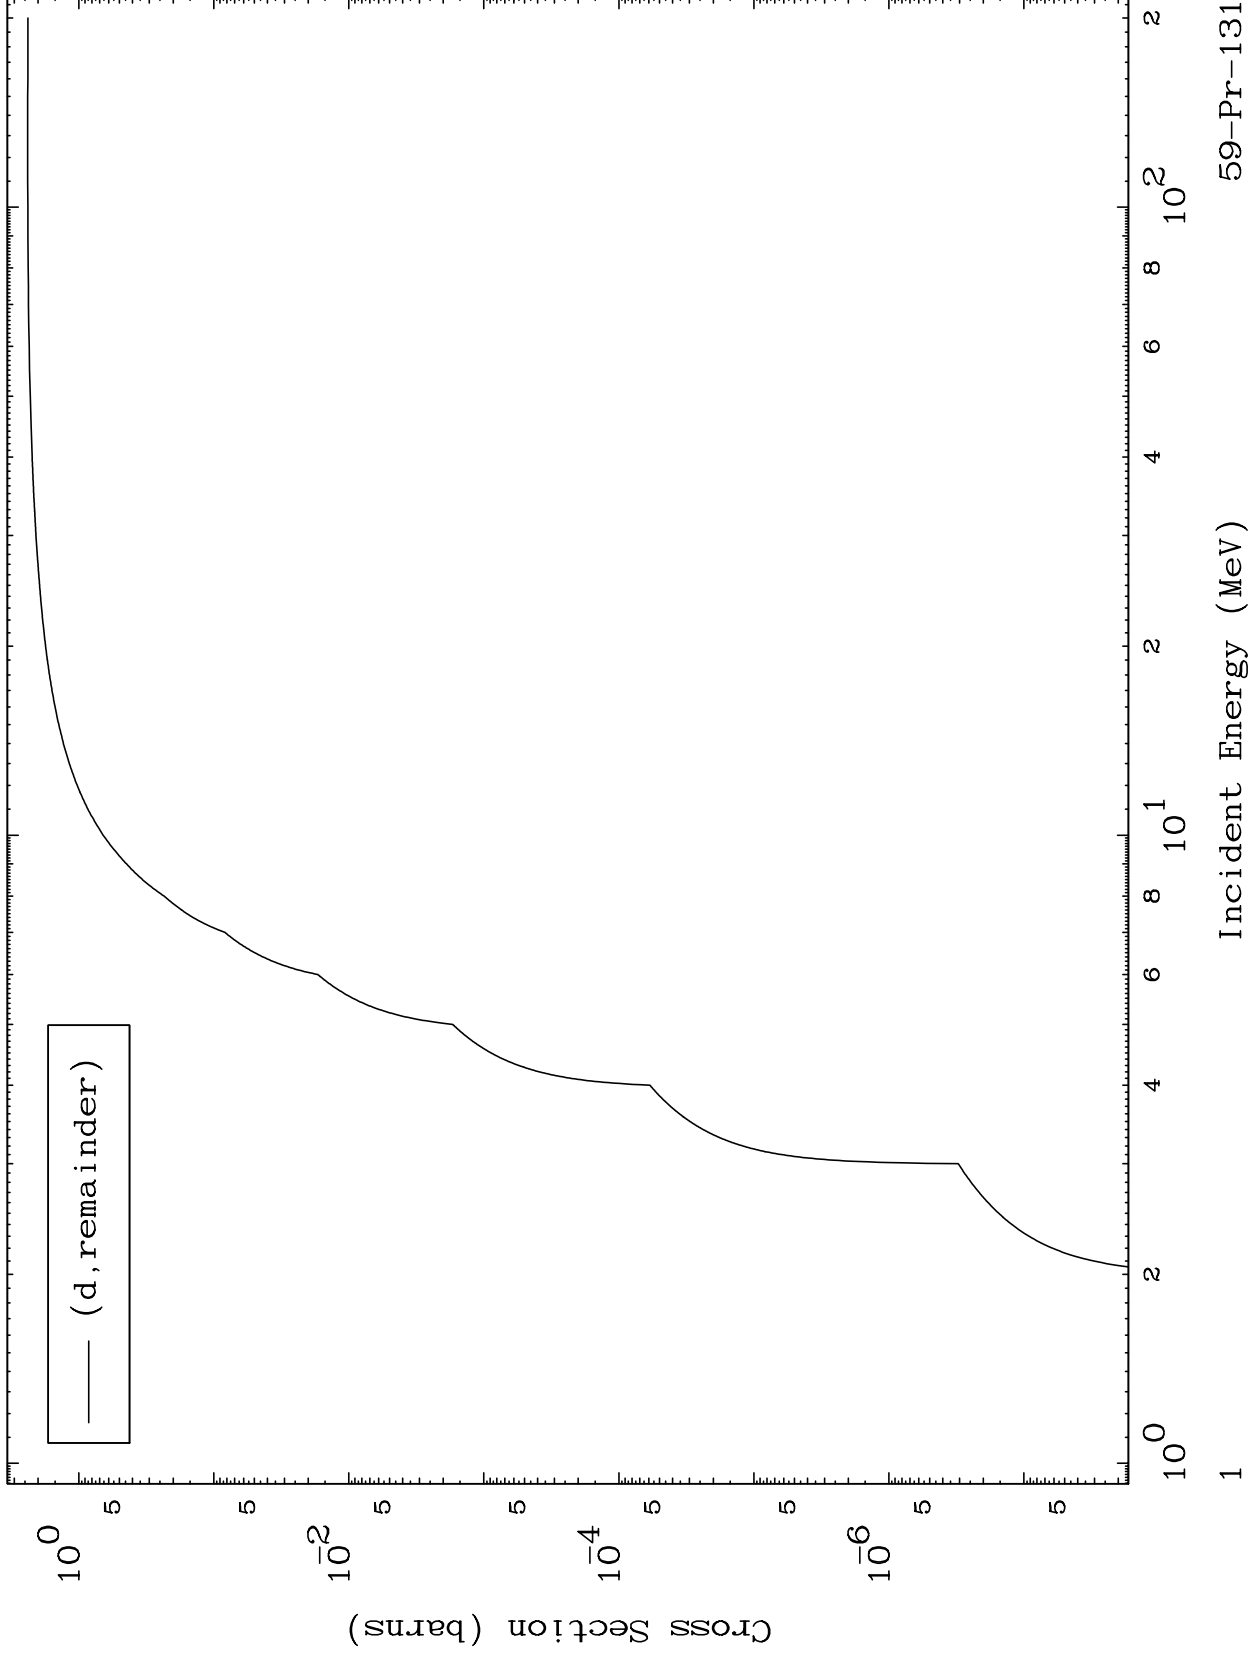

Press Mouse Button to Start

MAT 5895

Deuteron Major
0 Kelvin Cross Sections

59-Pr-131

59-Pr-131