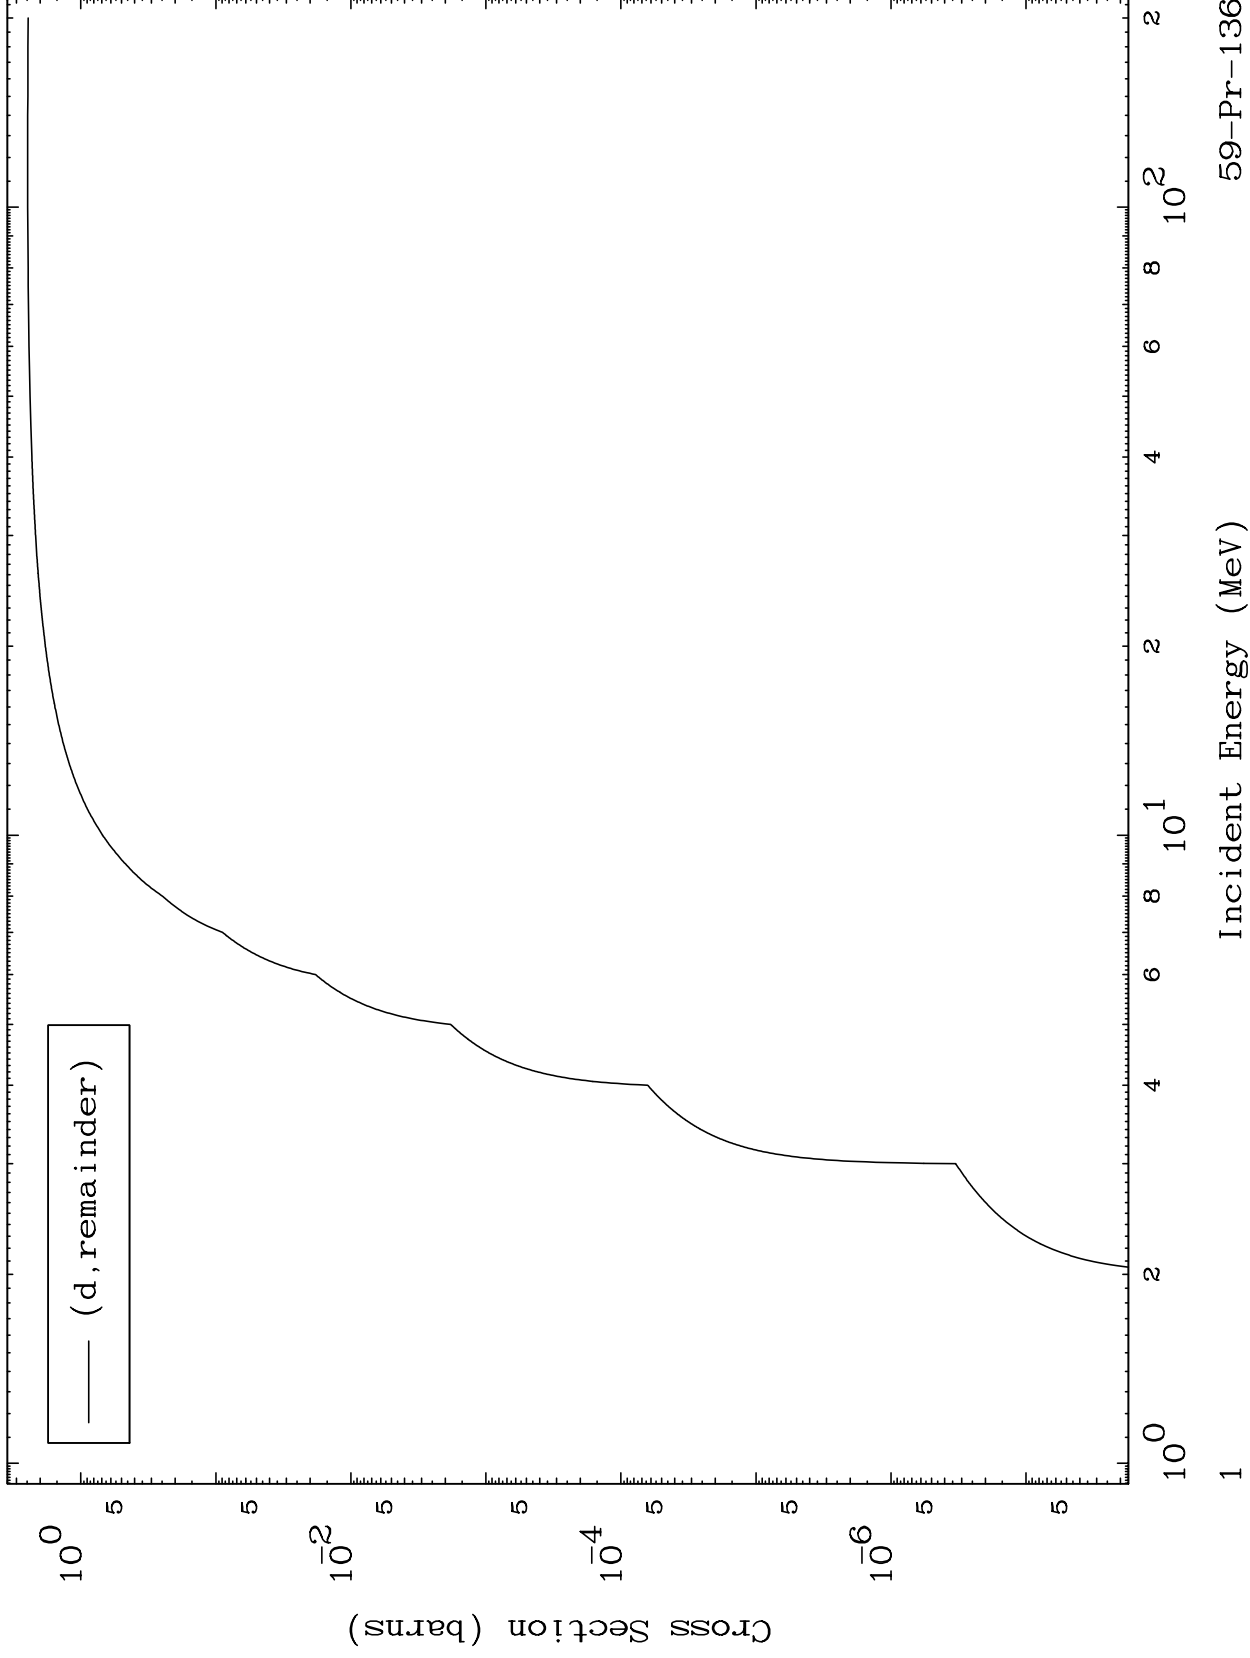

Press Mouse Button to Start

MAT 5910

Deuteron Major  
0 Kelvin Cross Sections

59-Pr-136

59-Pr-136