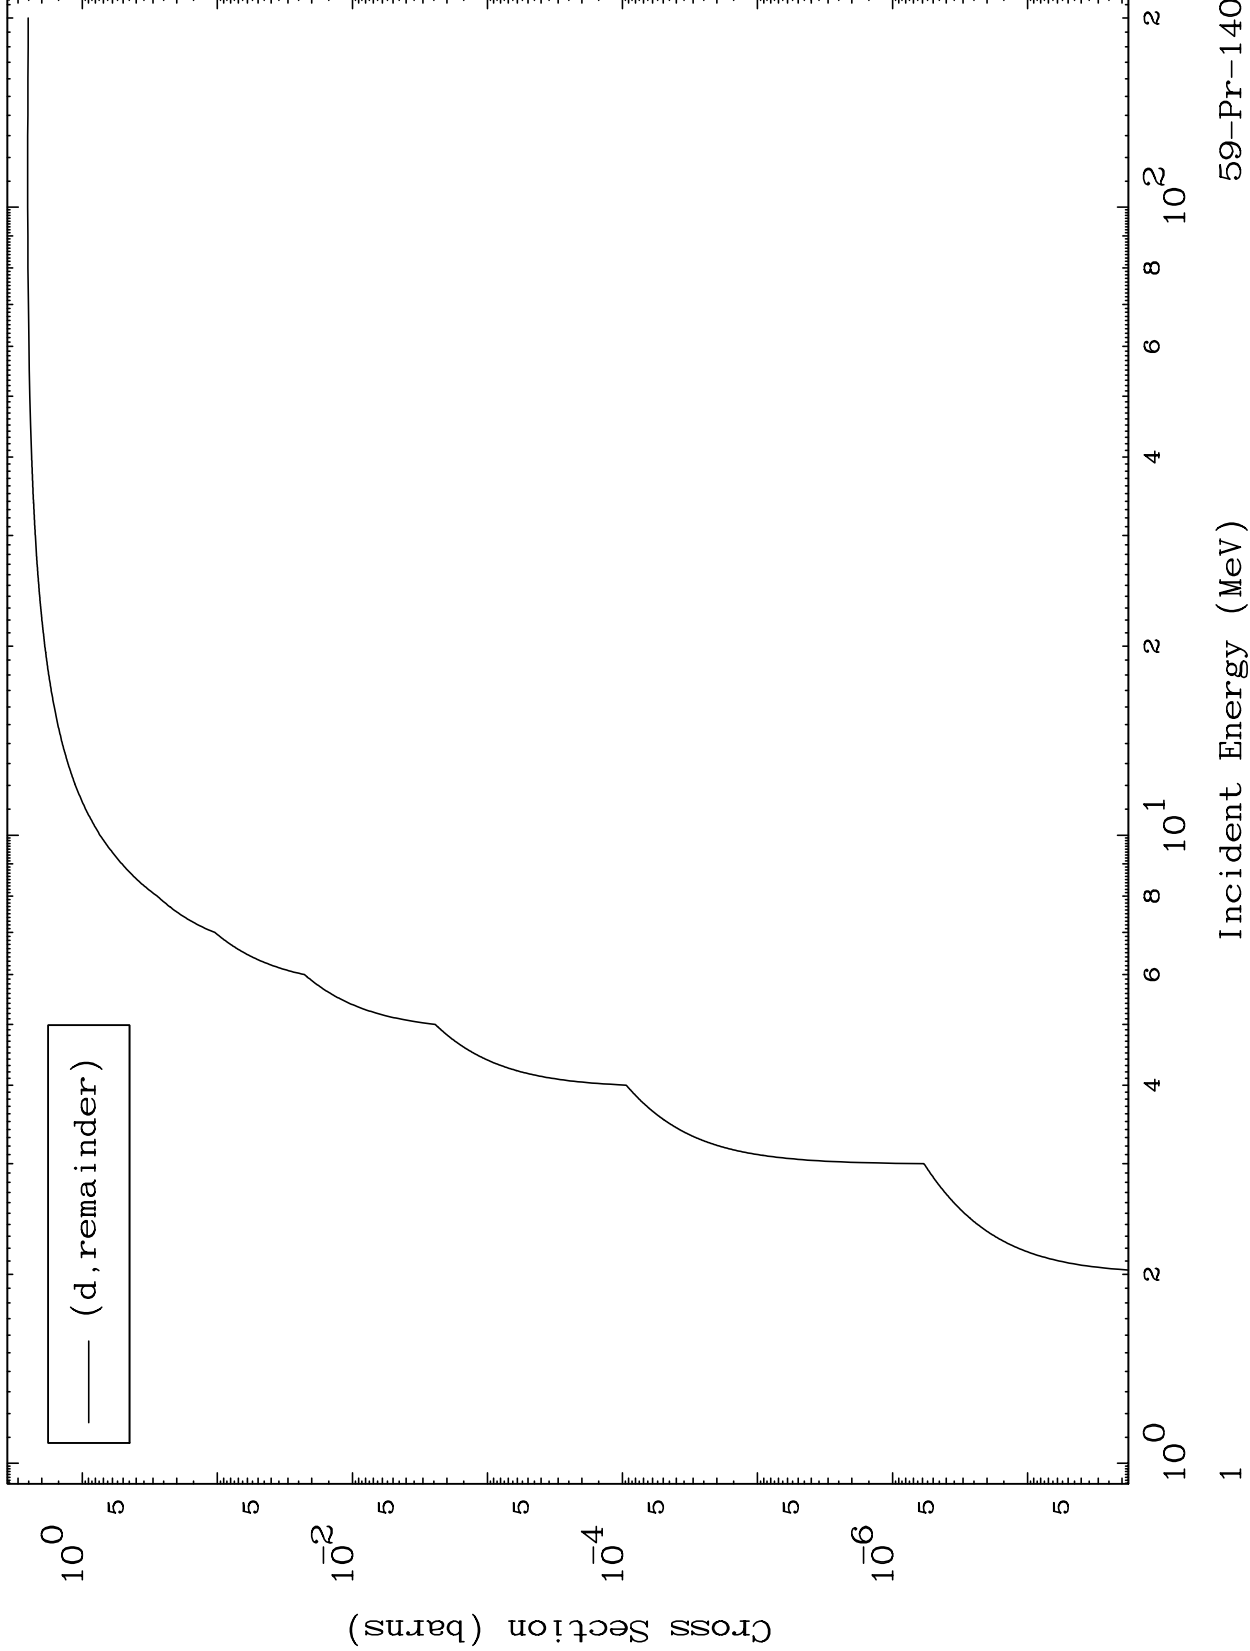

Press Mouse Button to Start

MAT 5922

Deuteron Major  
0 Kelvin Cross Sections

59-Pr-140

59-Pr-140