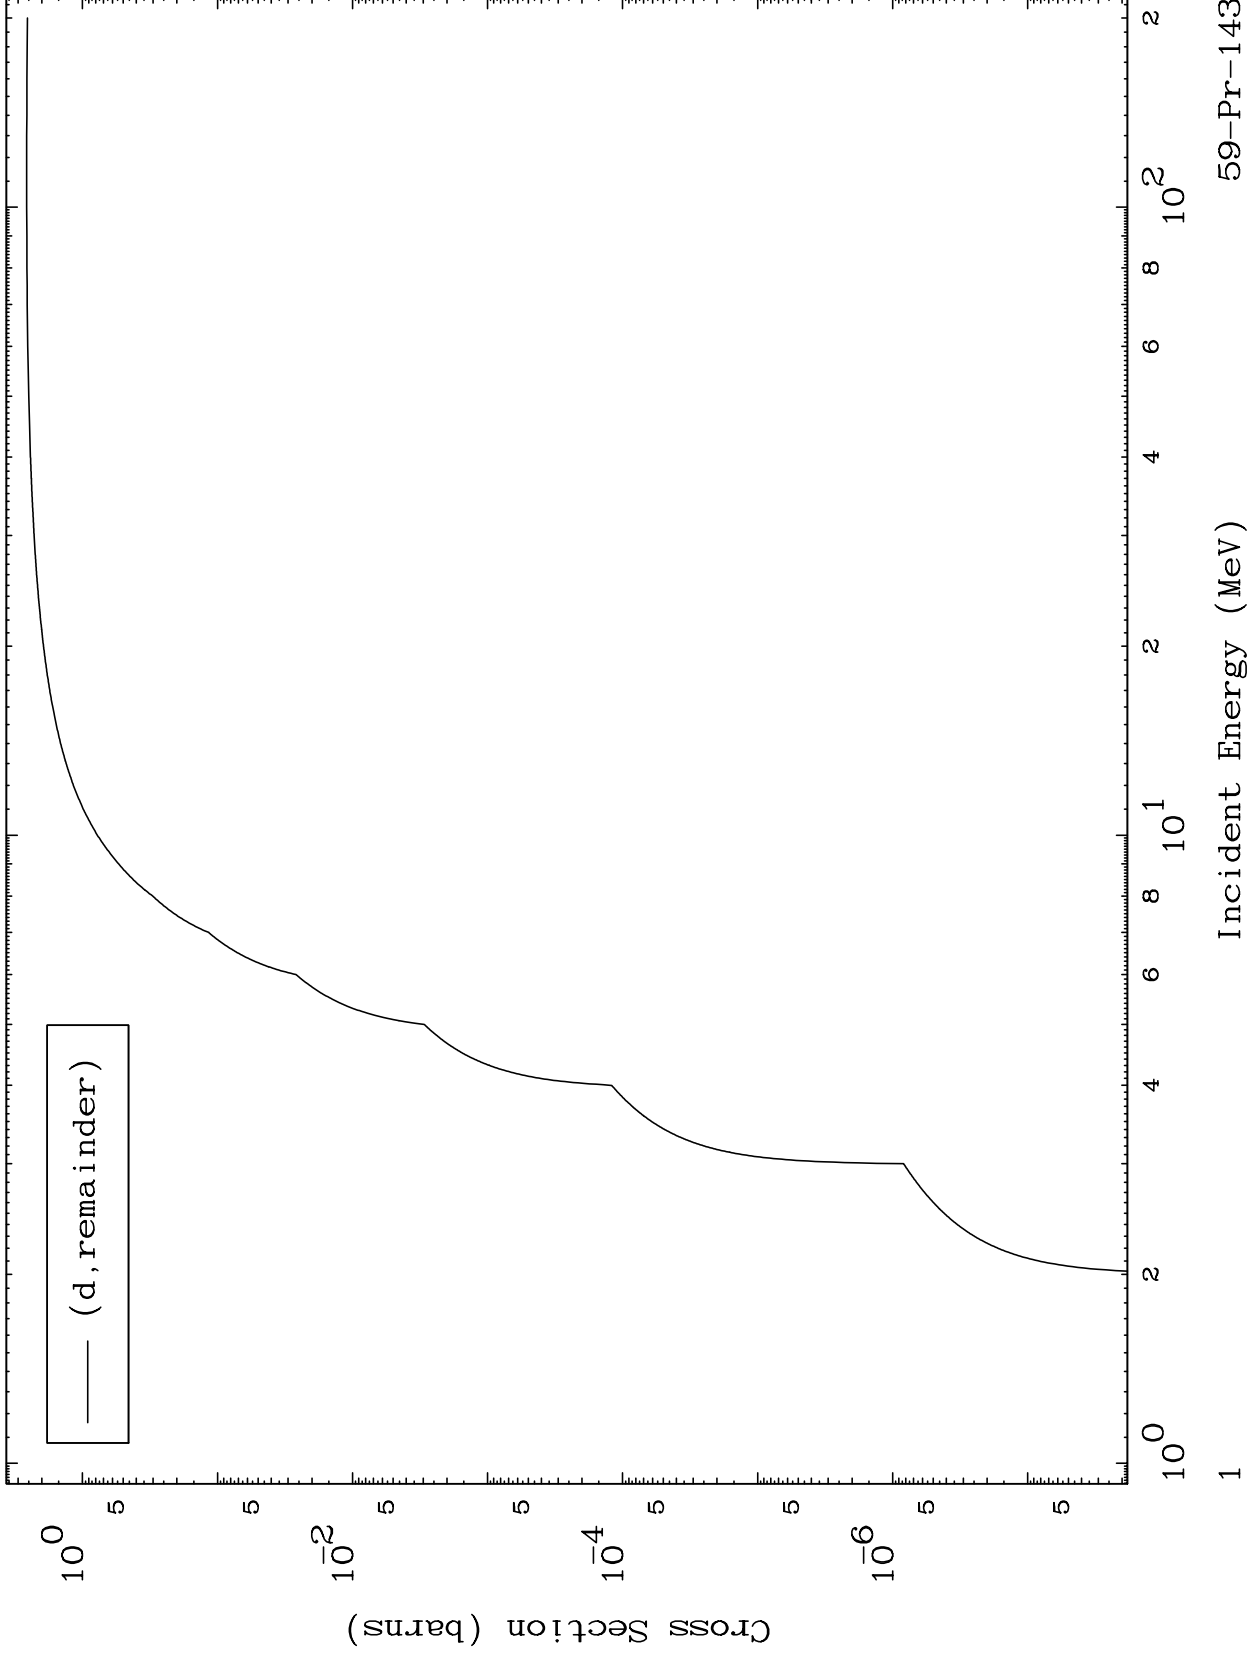

Press Mouse Button to Start

MAT 5931

Deuteron Major
0 Kelvin Cross Sections

59-Pr-143

59-Pr-143