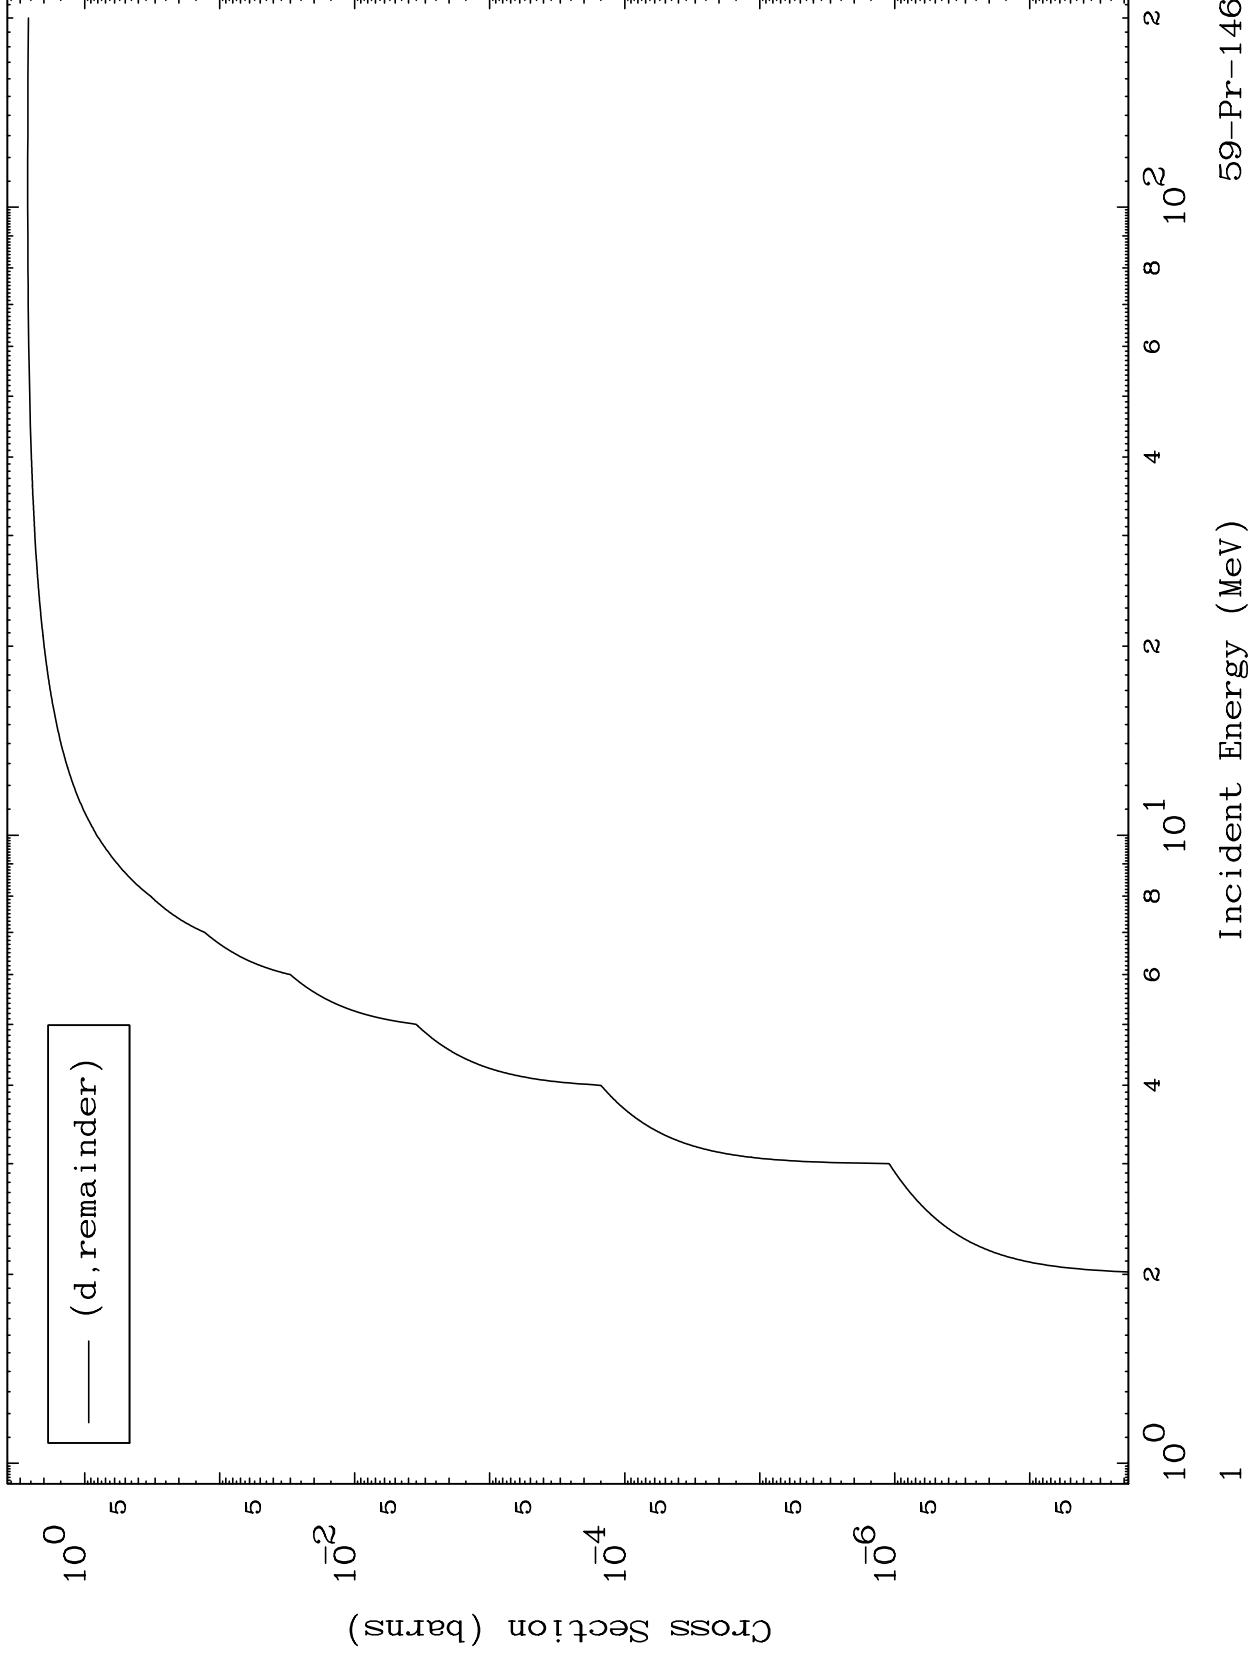

Press Mouse Button to Start

MAT 5940

Deuteron Major  
0 Kelvin Cross Sections

59-Pr-146

59-Pr-146