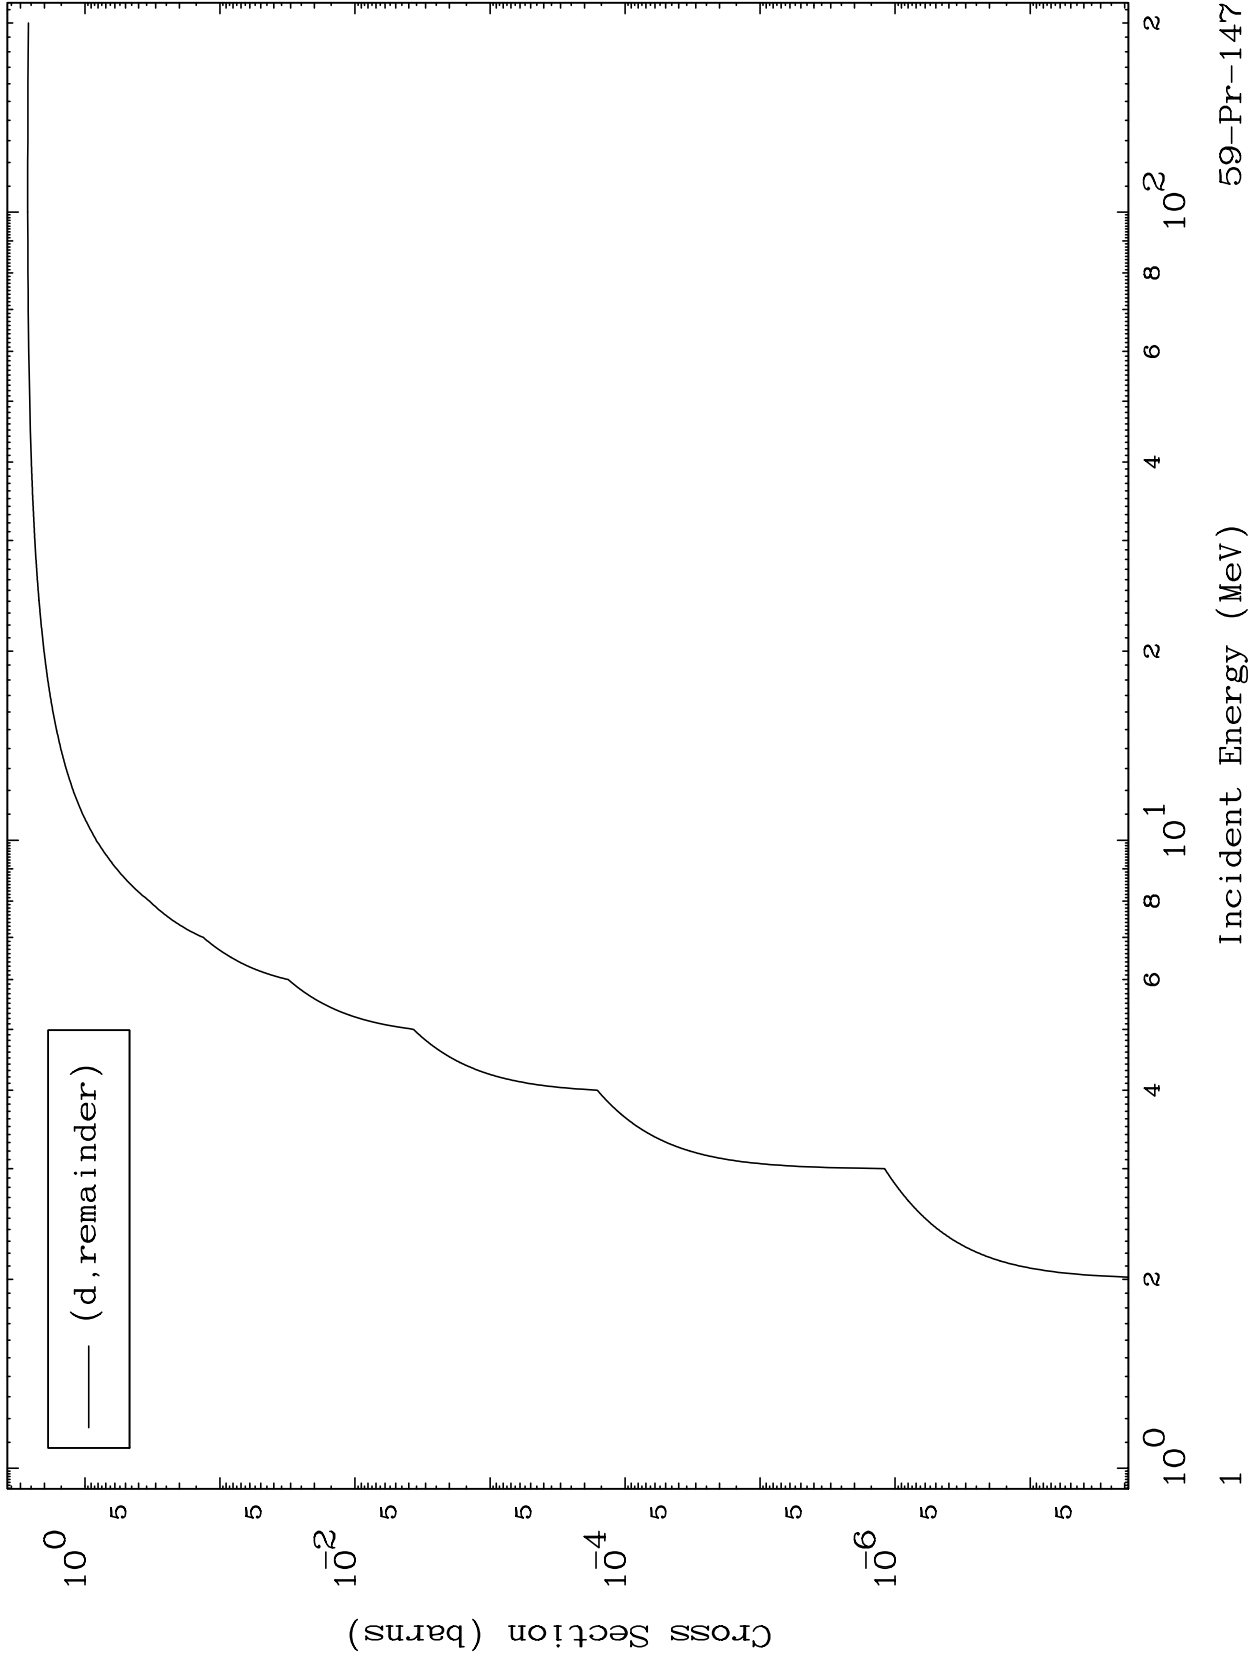

Press Mouse Button to Start

MAT 5943

Deuteron Major
0 Kelvin Cross Sections

59-Pr-147

59-Pr-147