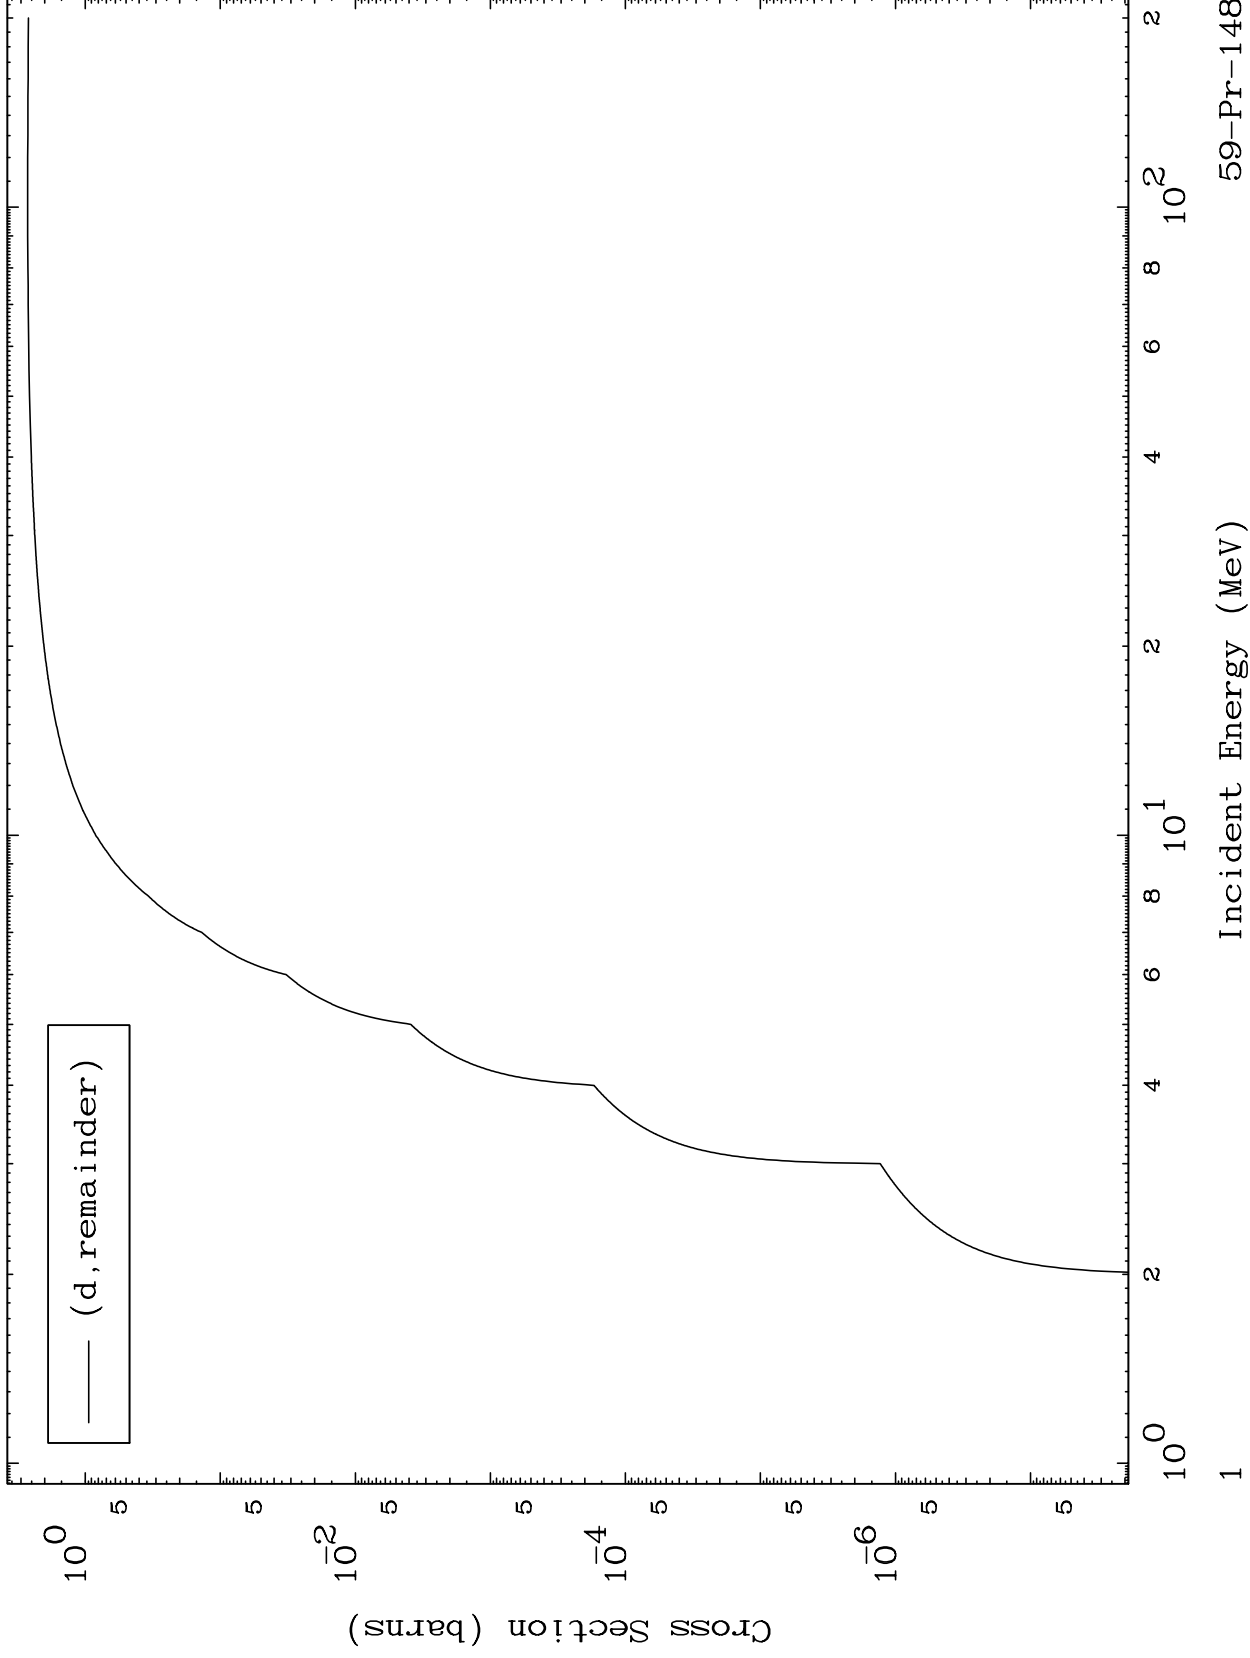

Press Mouse Button to Start

MAT 5946

Deuteron Major
0 Kelvin Cross Sections

59-Pr-148

59-Pr-148