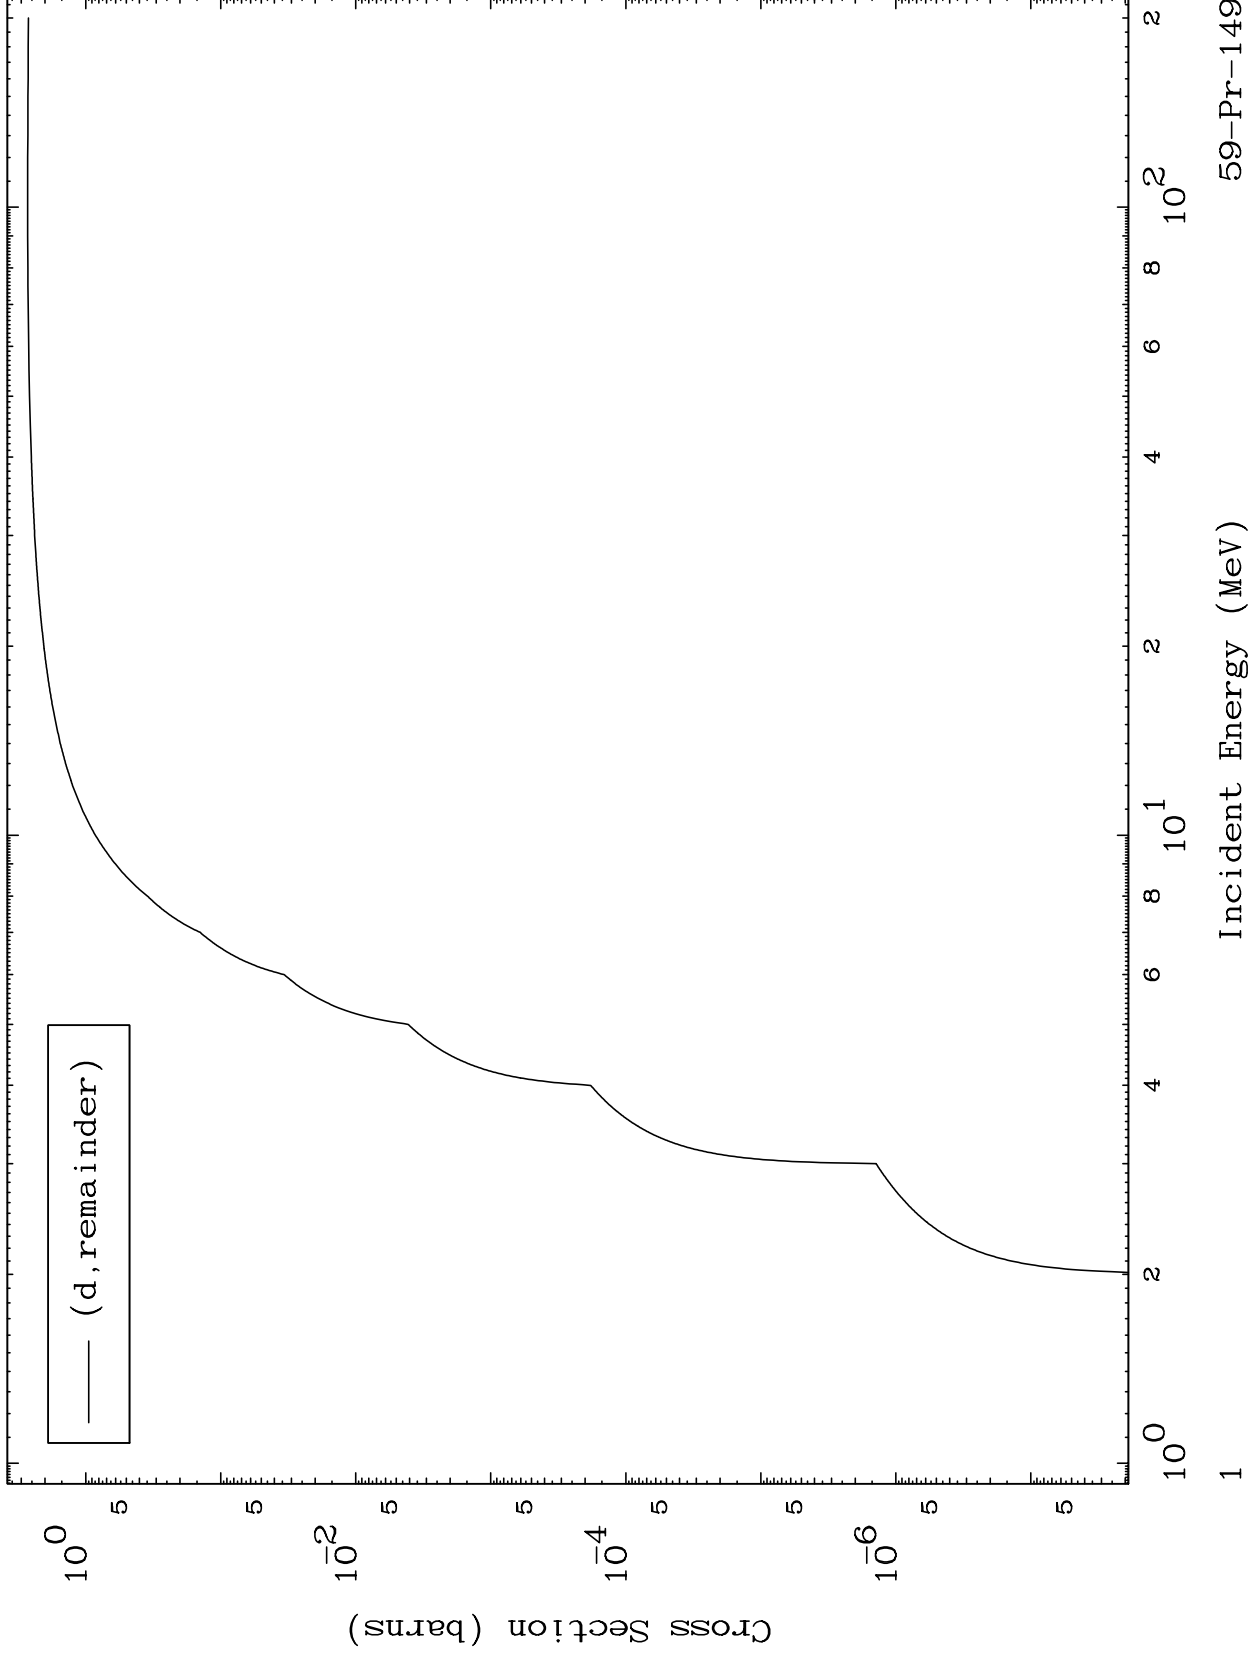

Press Mouse Button to Start

MAT 5949

Deuteron Major
0 Kelvin Cross Sections

59-Pr-149

59-Pr-149