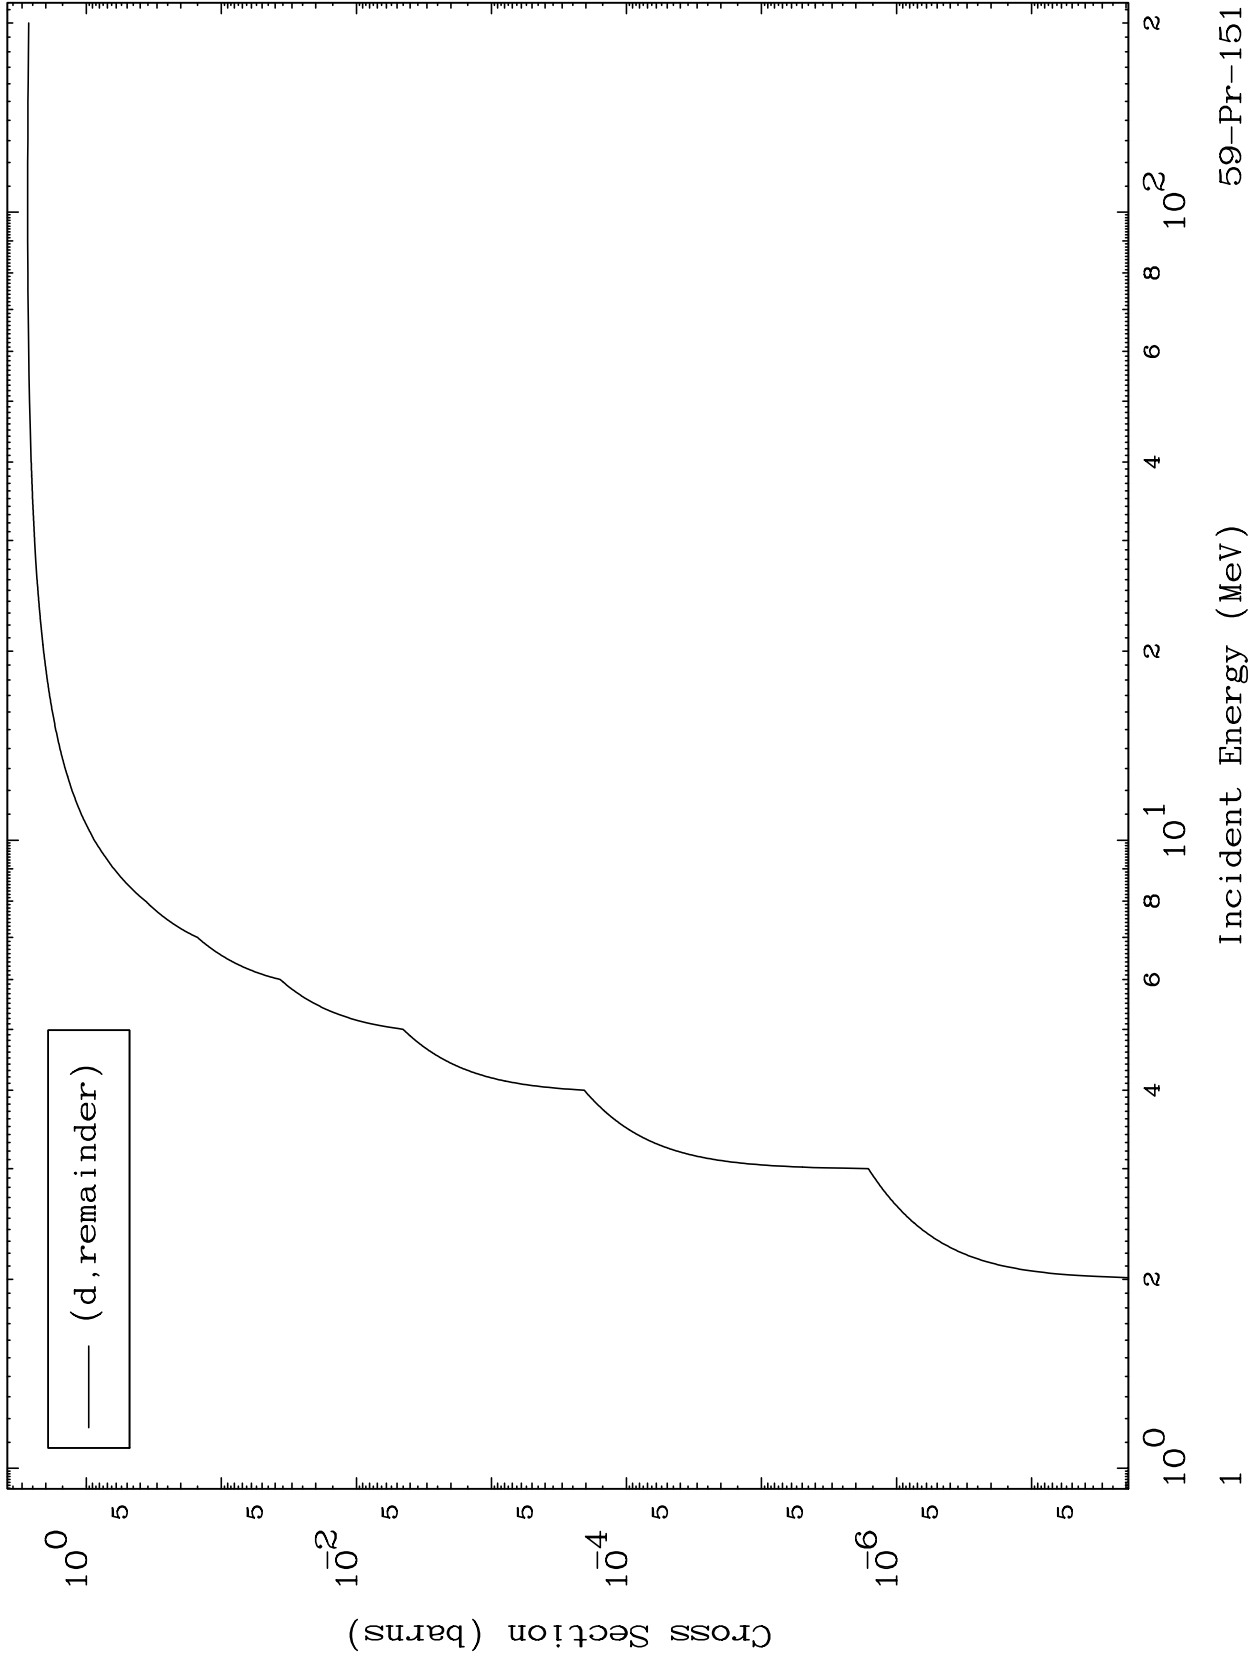

Press Mouse Button to Start

MAT 5955

Deuteron Major  
0 Kelvin Cross Sections

59-Pr-151

59-Pr-151