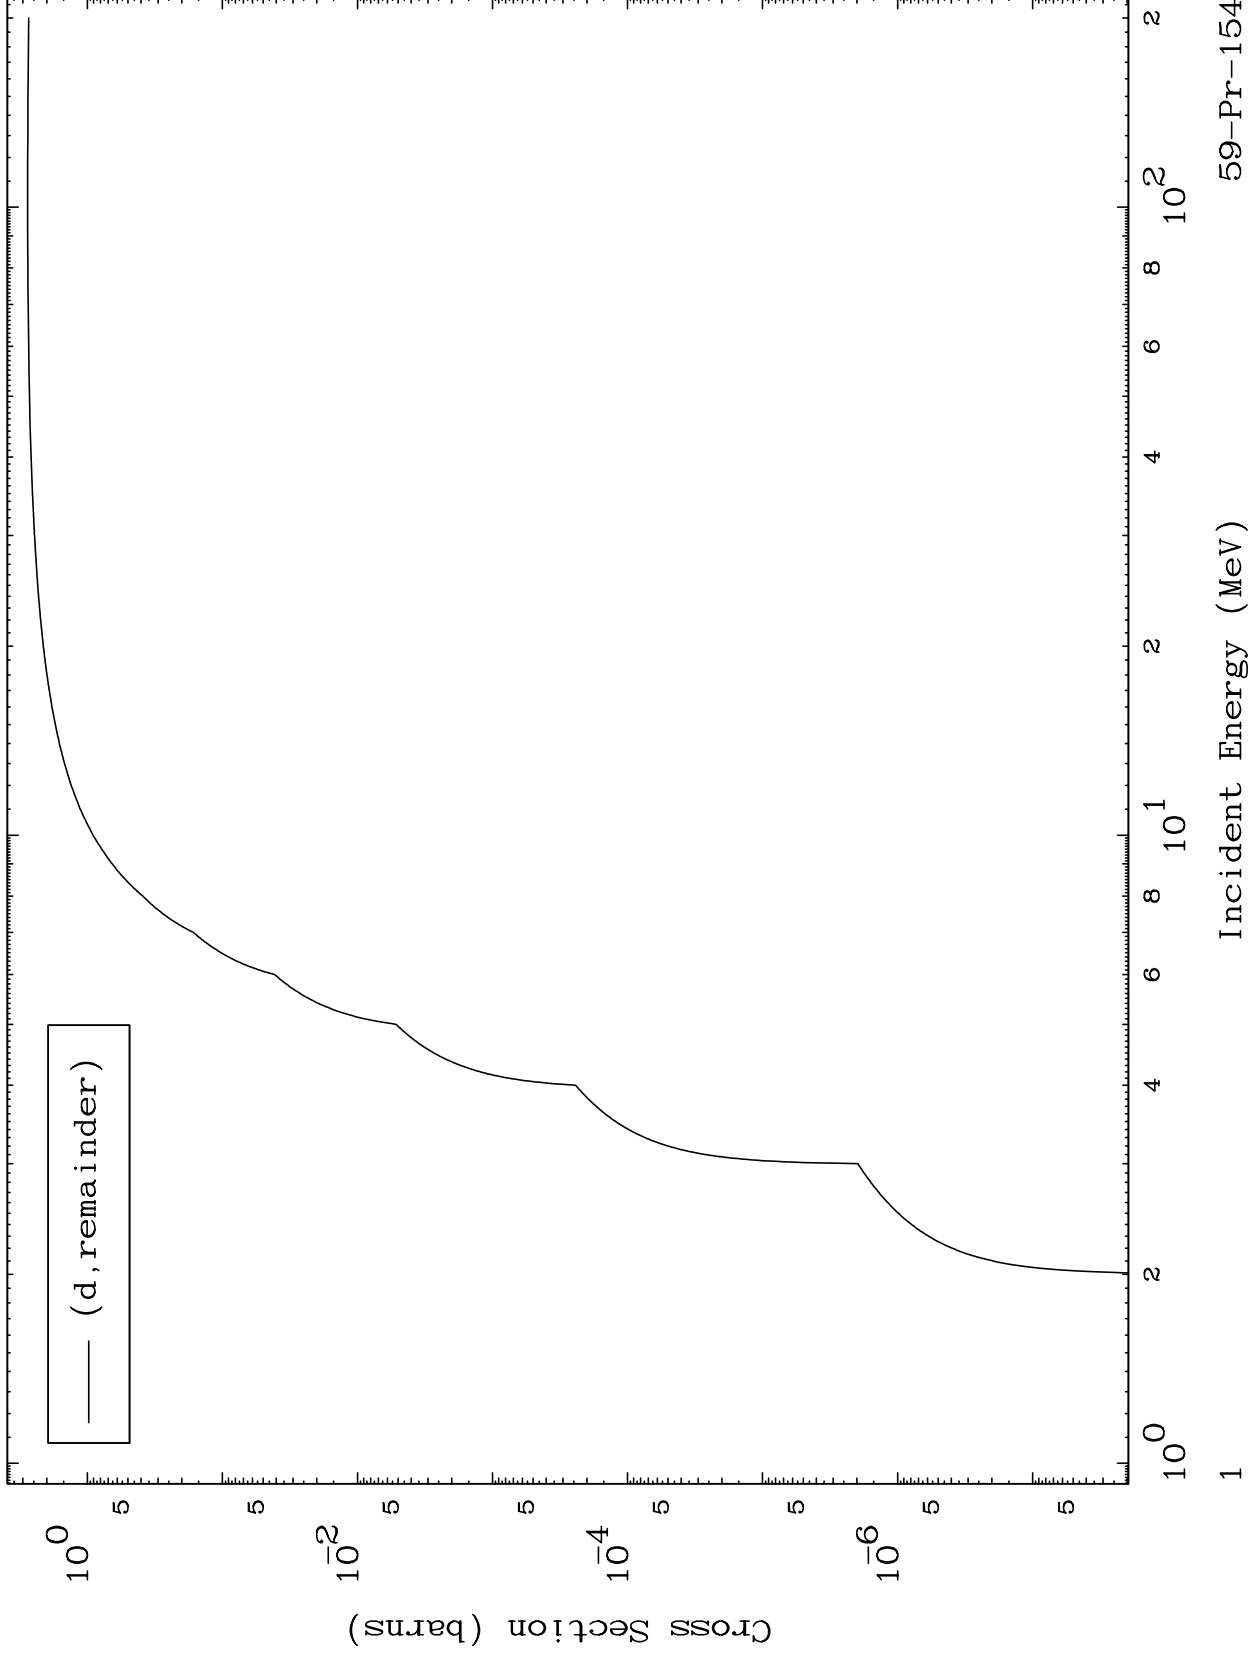

Press Mouse Button to Start

MAT 5964

Deuteron Major
0 Kelvin Cross Sections

59-Pr-154

59-Pr-154