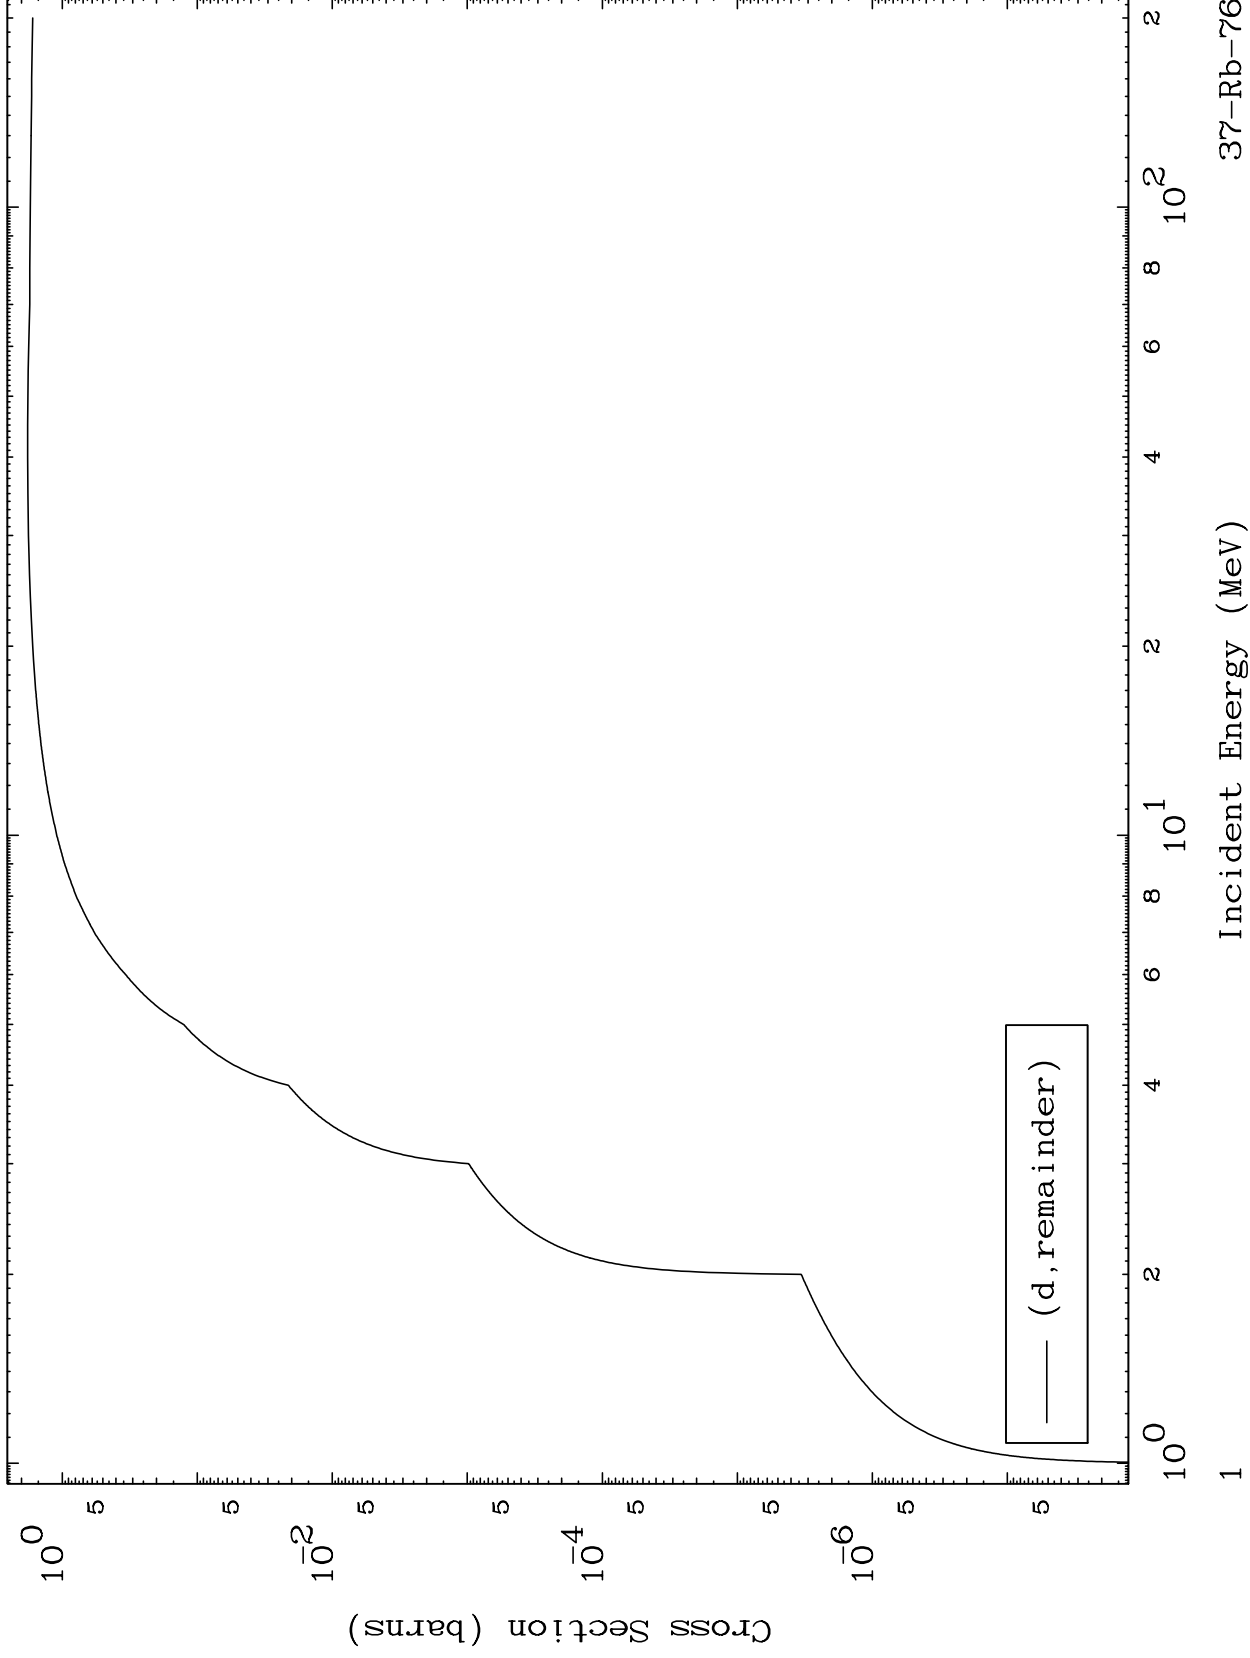

Press Mouse Button to Start

MAT 3698

Deuteron Major  
0 Kelvin Cross Sections

37-Rb-76

37-Rb-76