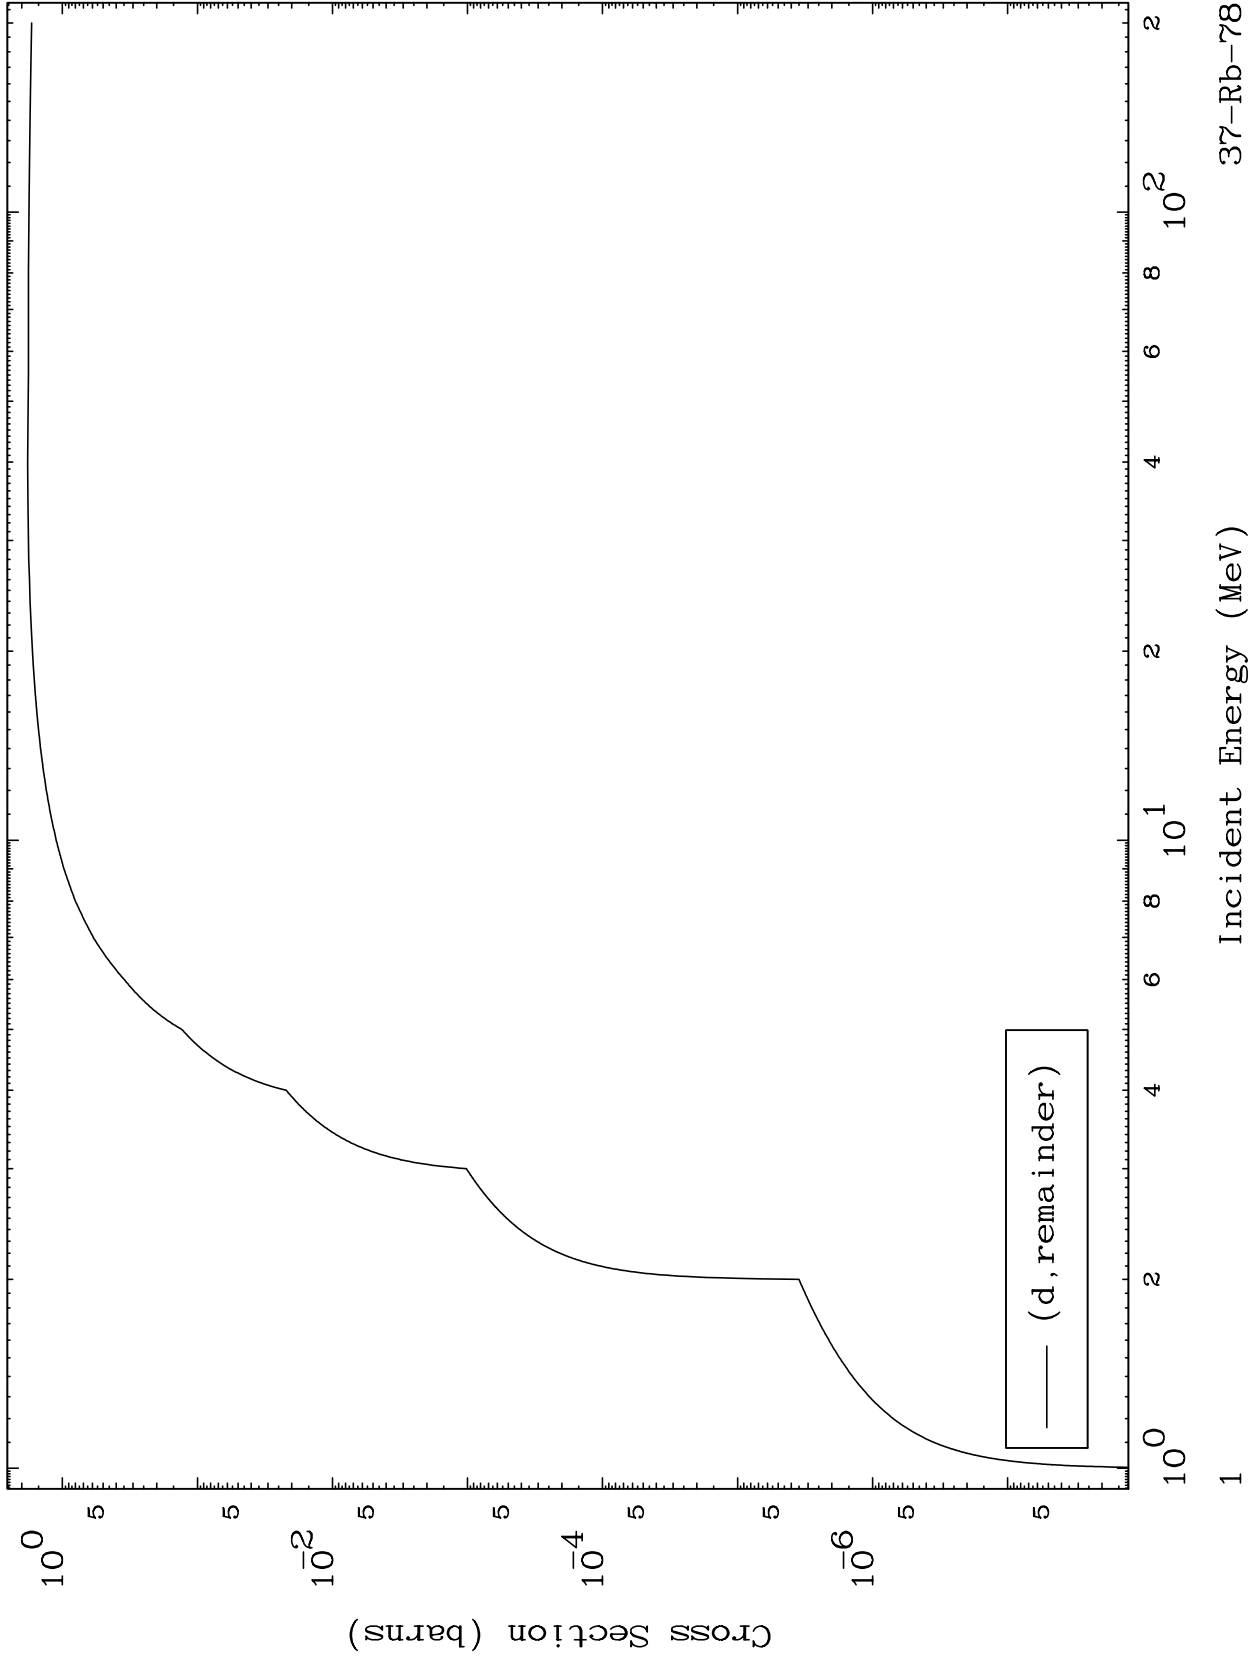

Press Mouse Button to Start

MAT 3705

Deuteron Major  
0 Kelvin Cross Sections

37-Rb-78

37-Rb-78