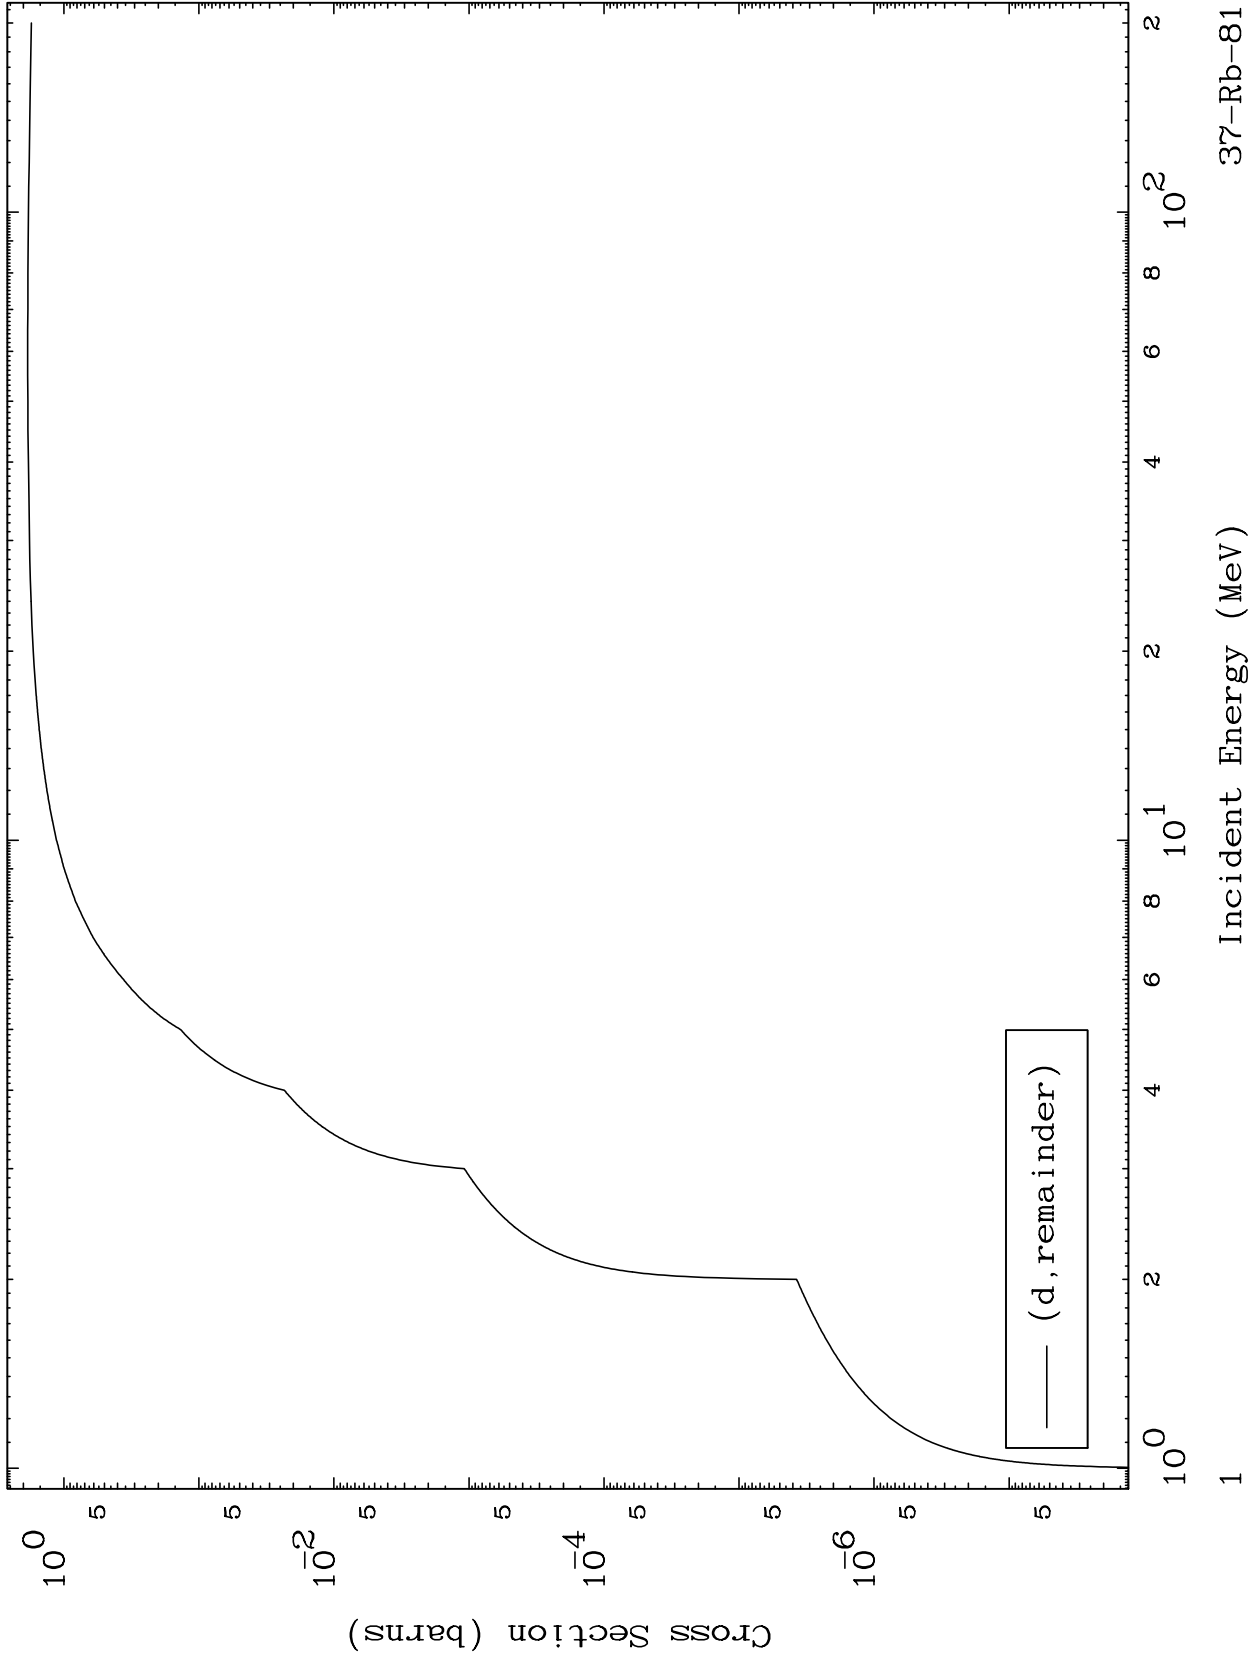

Press Mouse Button to Start

MAT 3713

Deuteron Major
0 Kelvin Cross Sections

37-Rb-81

37-Rb-81