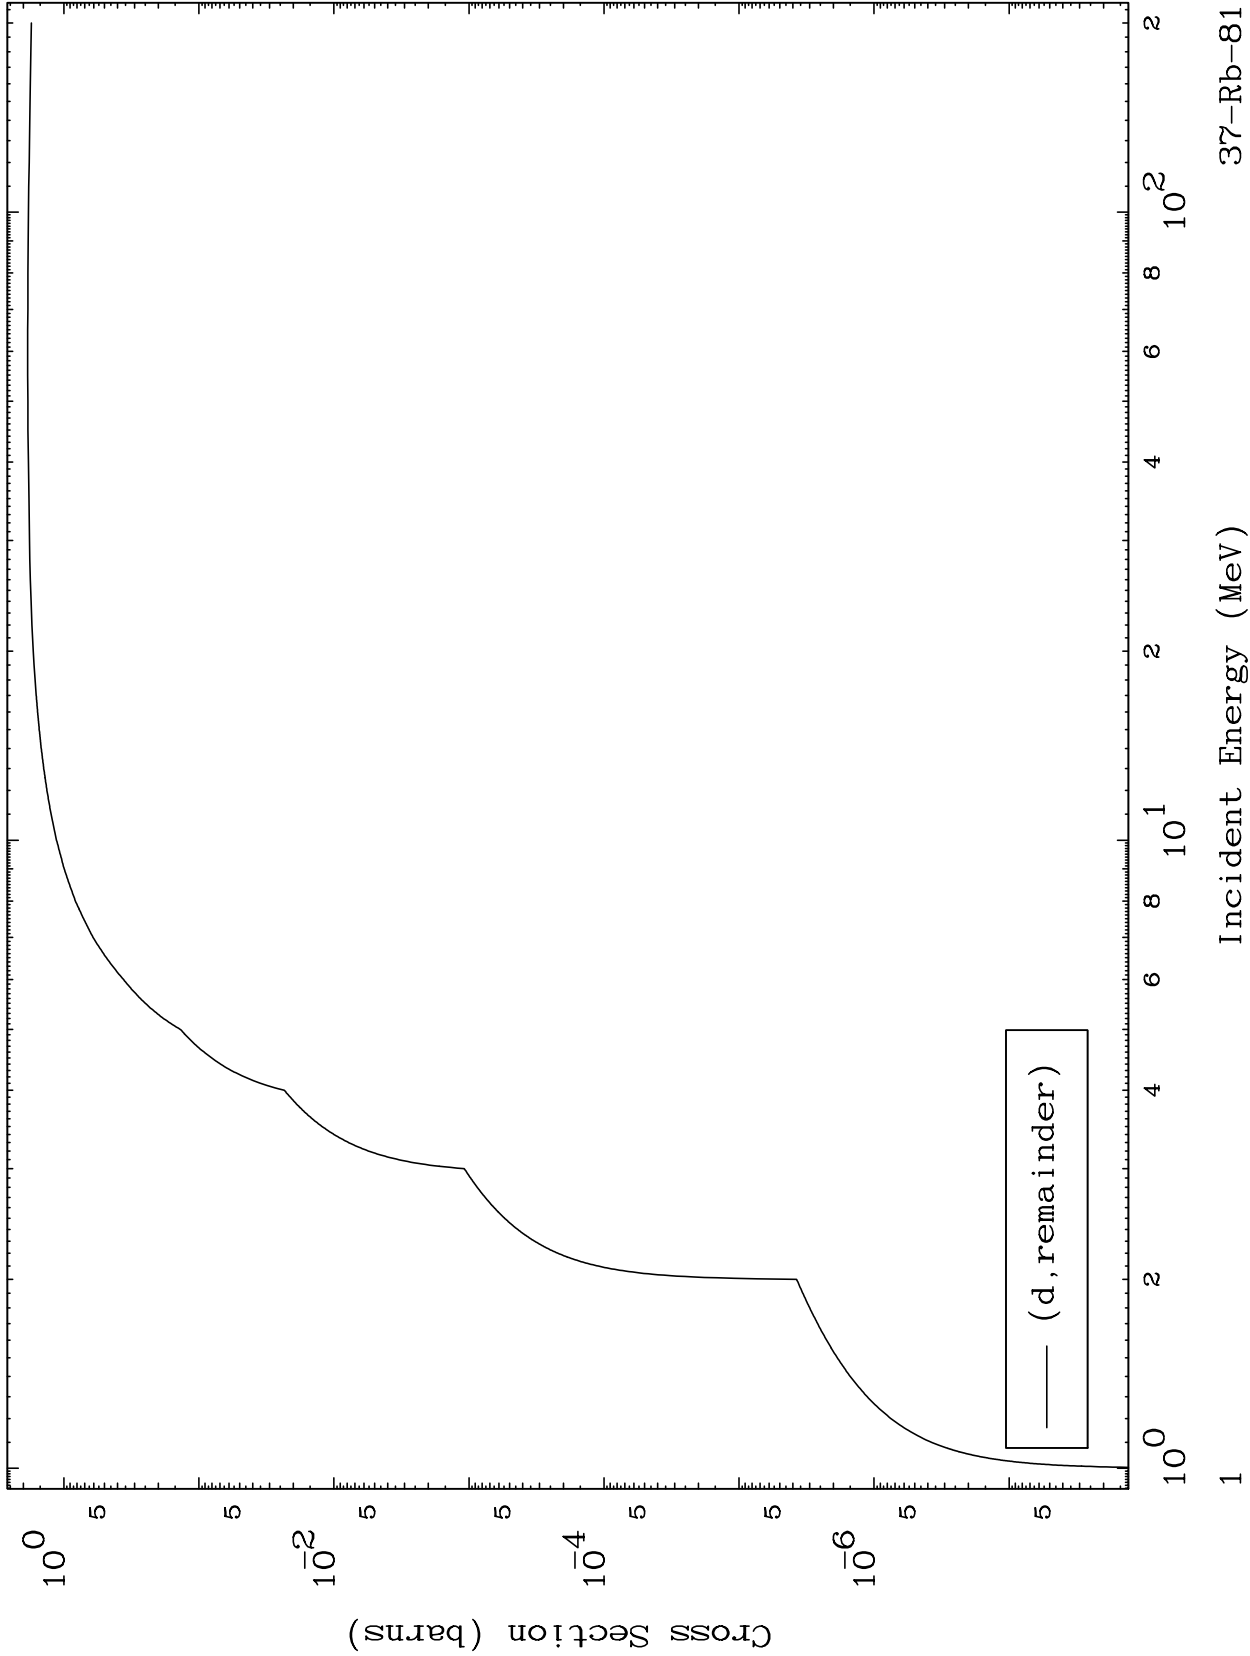

Press Mouse Button to Start

MAT 3714

Deuteron Major  
0 Kelvin Cross Sections

37-Rb-81

37-Rb-81