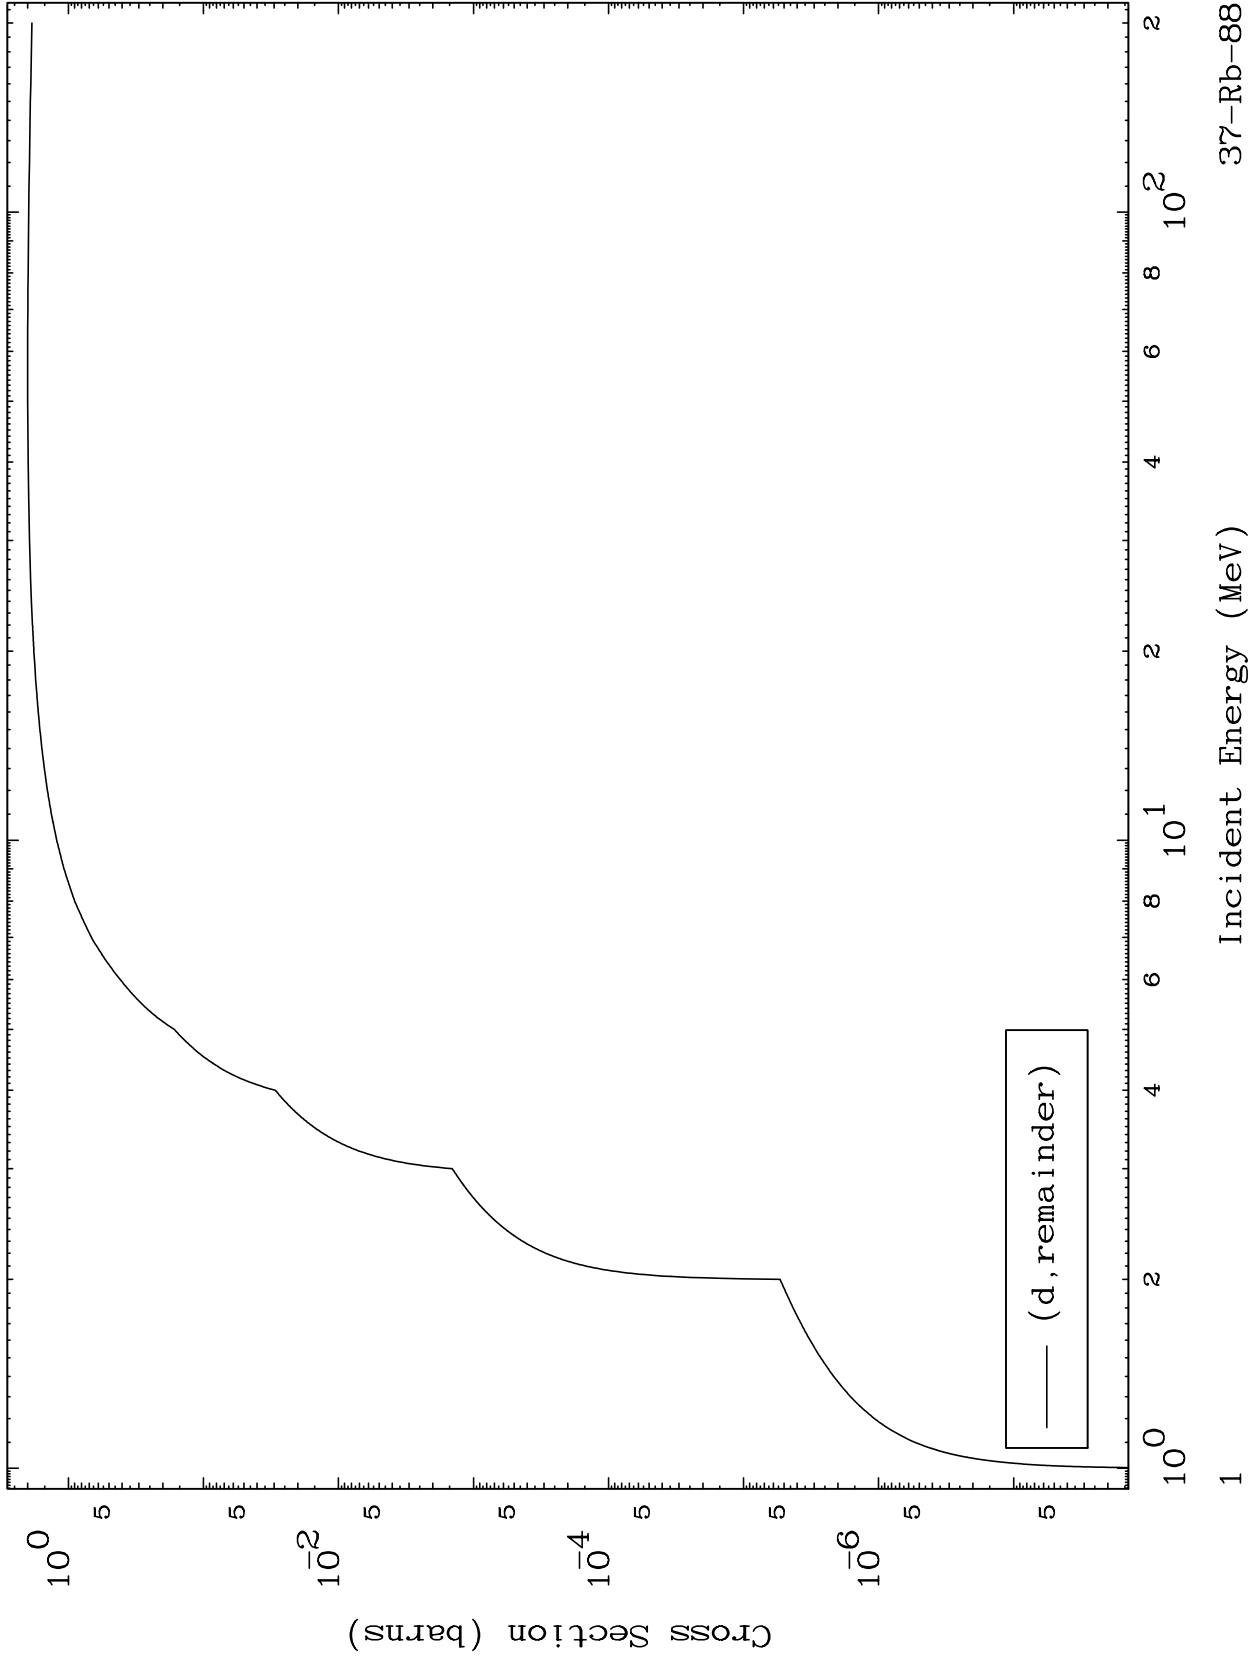

Press Mouse Button to Start

MAT 3734

Deuteron Major
0 Kelvin Cross Sections

37-Rb-88

37-Rb-88