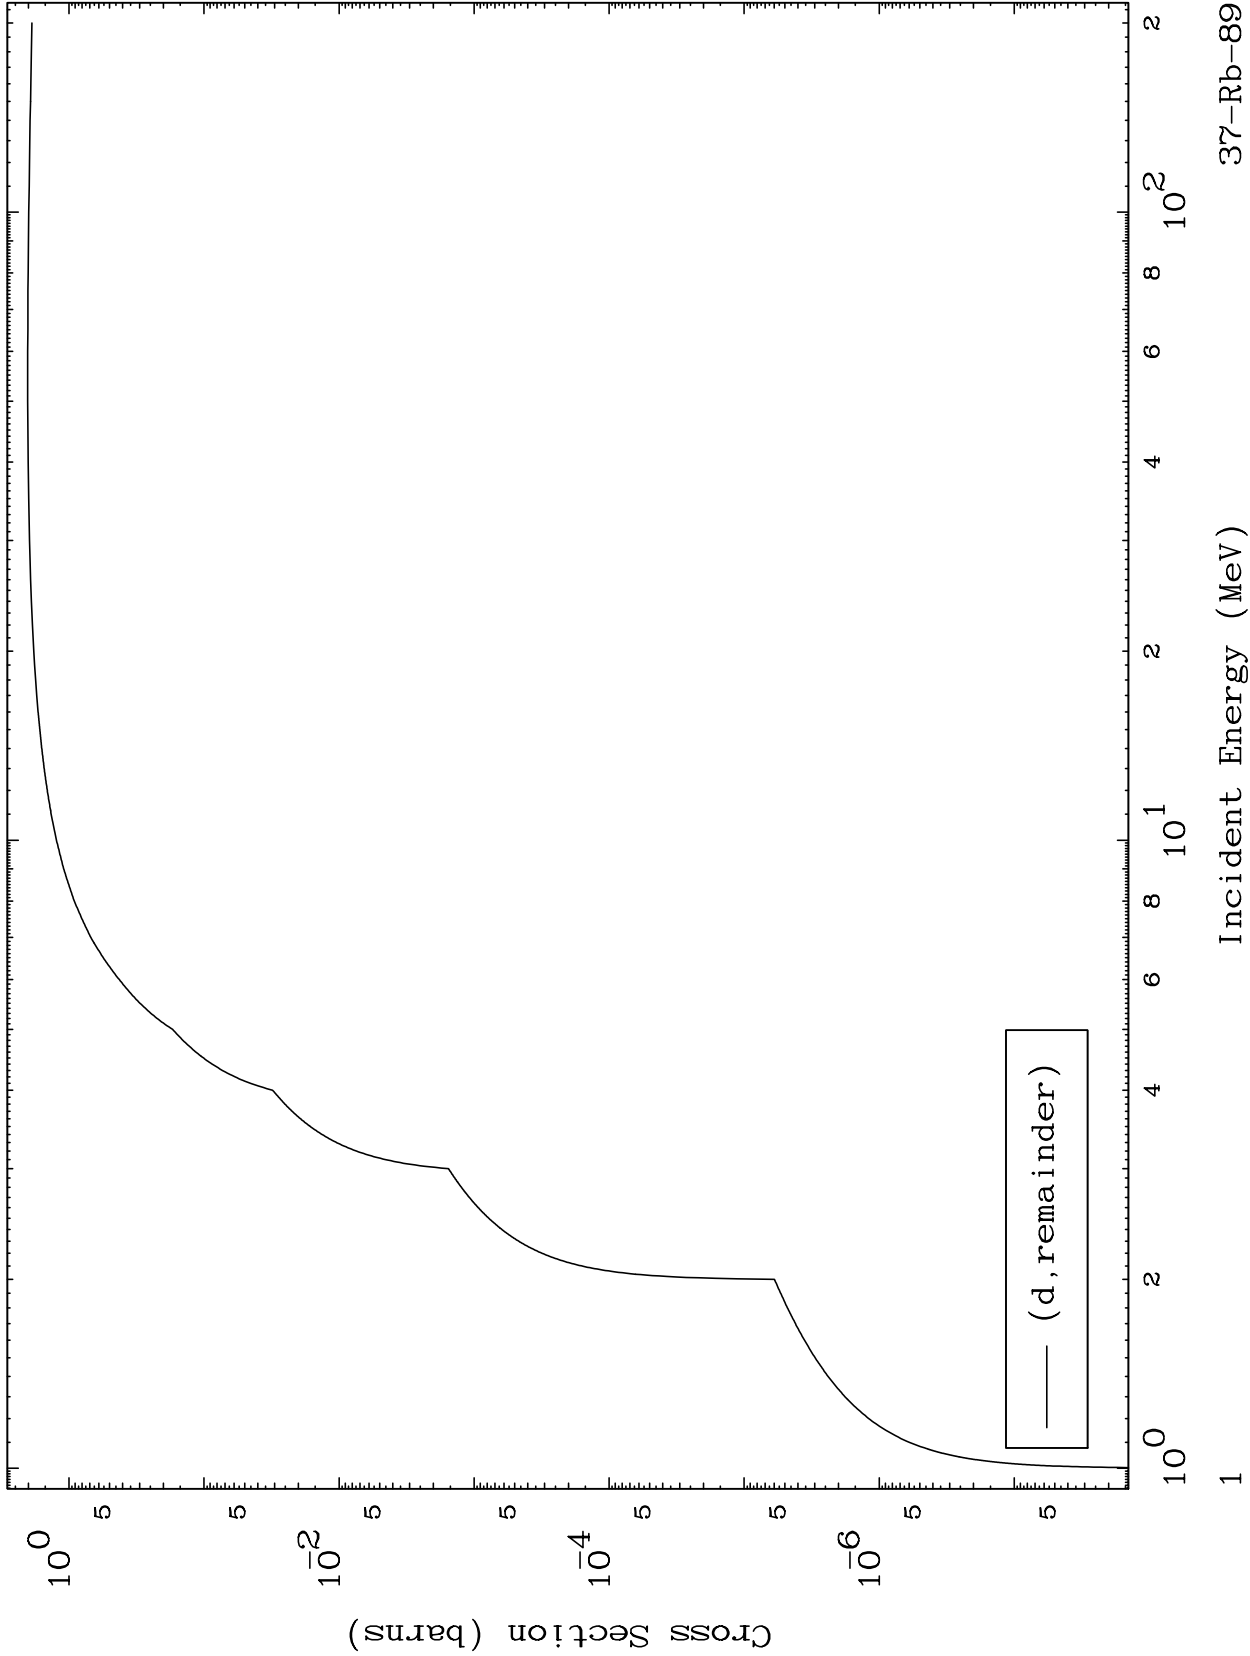

Press Mouse Button to Start

MAT 3737

Deuteron Major
0 Kelvin Cross Sections

37-Rb-89

37-Rb-89