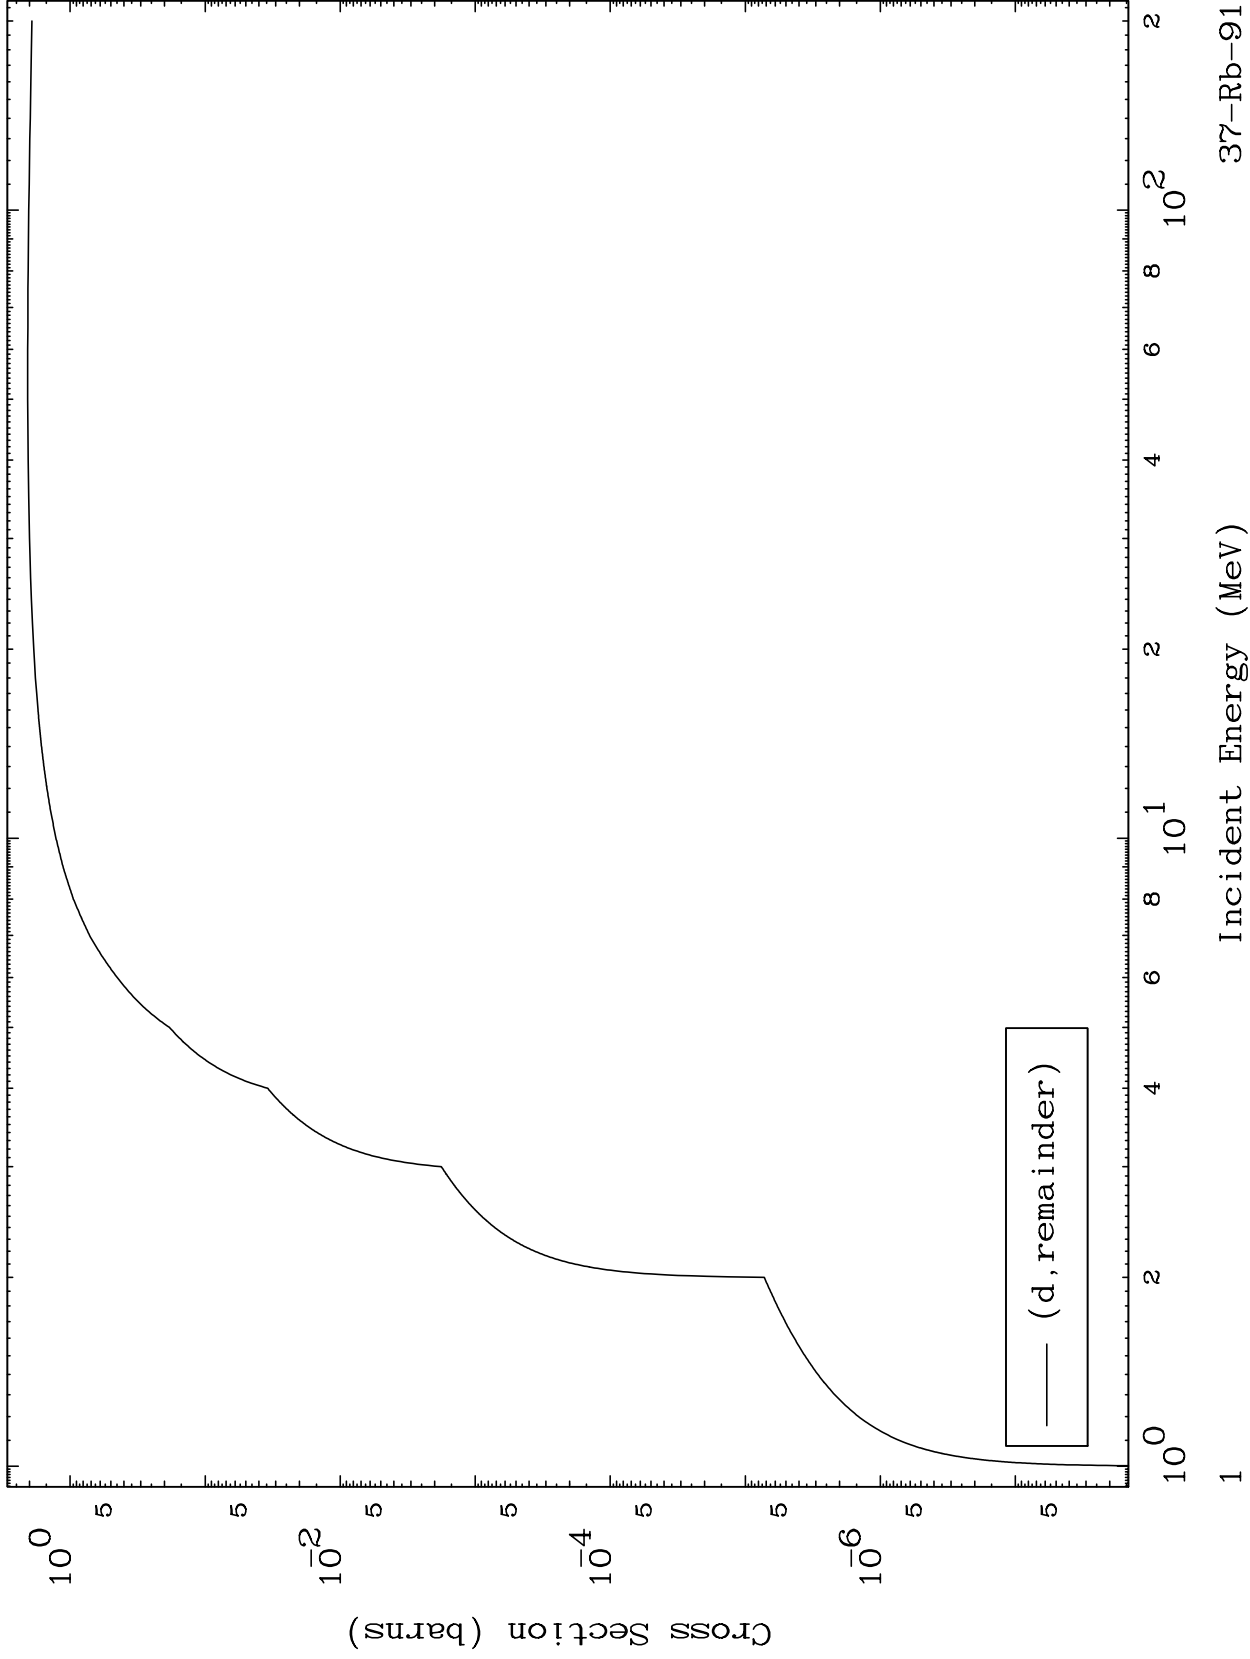

Press Mouse Button to Start

MAT 3743

Deuteron Major  
0 Kelvin Cross Sections

37-Rb-91

37-Rb-91