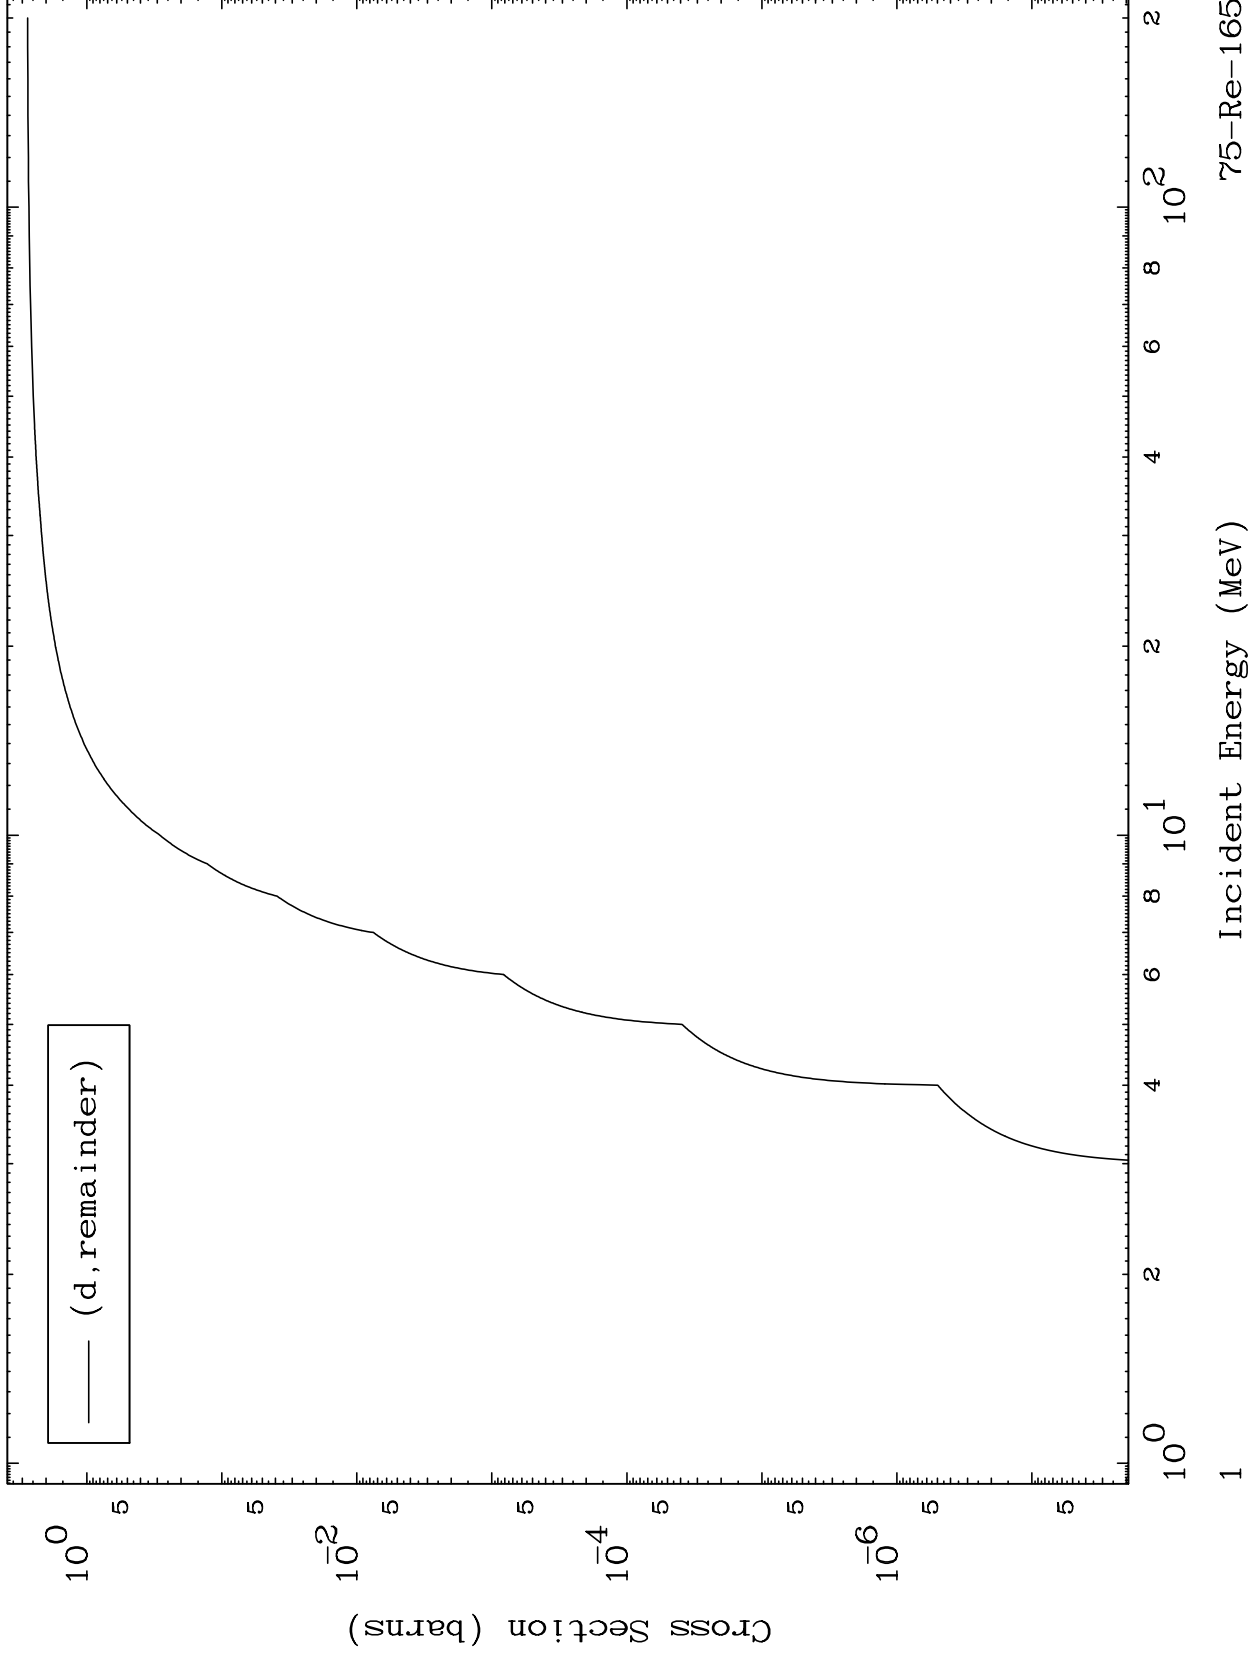

Press Mouse Button to Start

MAT 7465

Deuteron Major
0 Kelvin Cross Sections

75-Re-165

75-Re-165