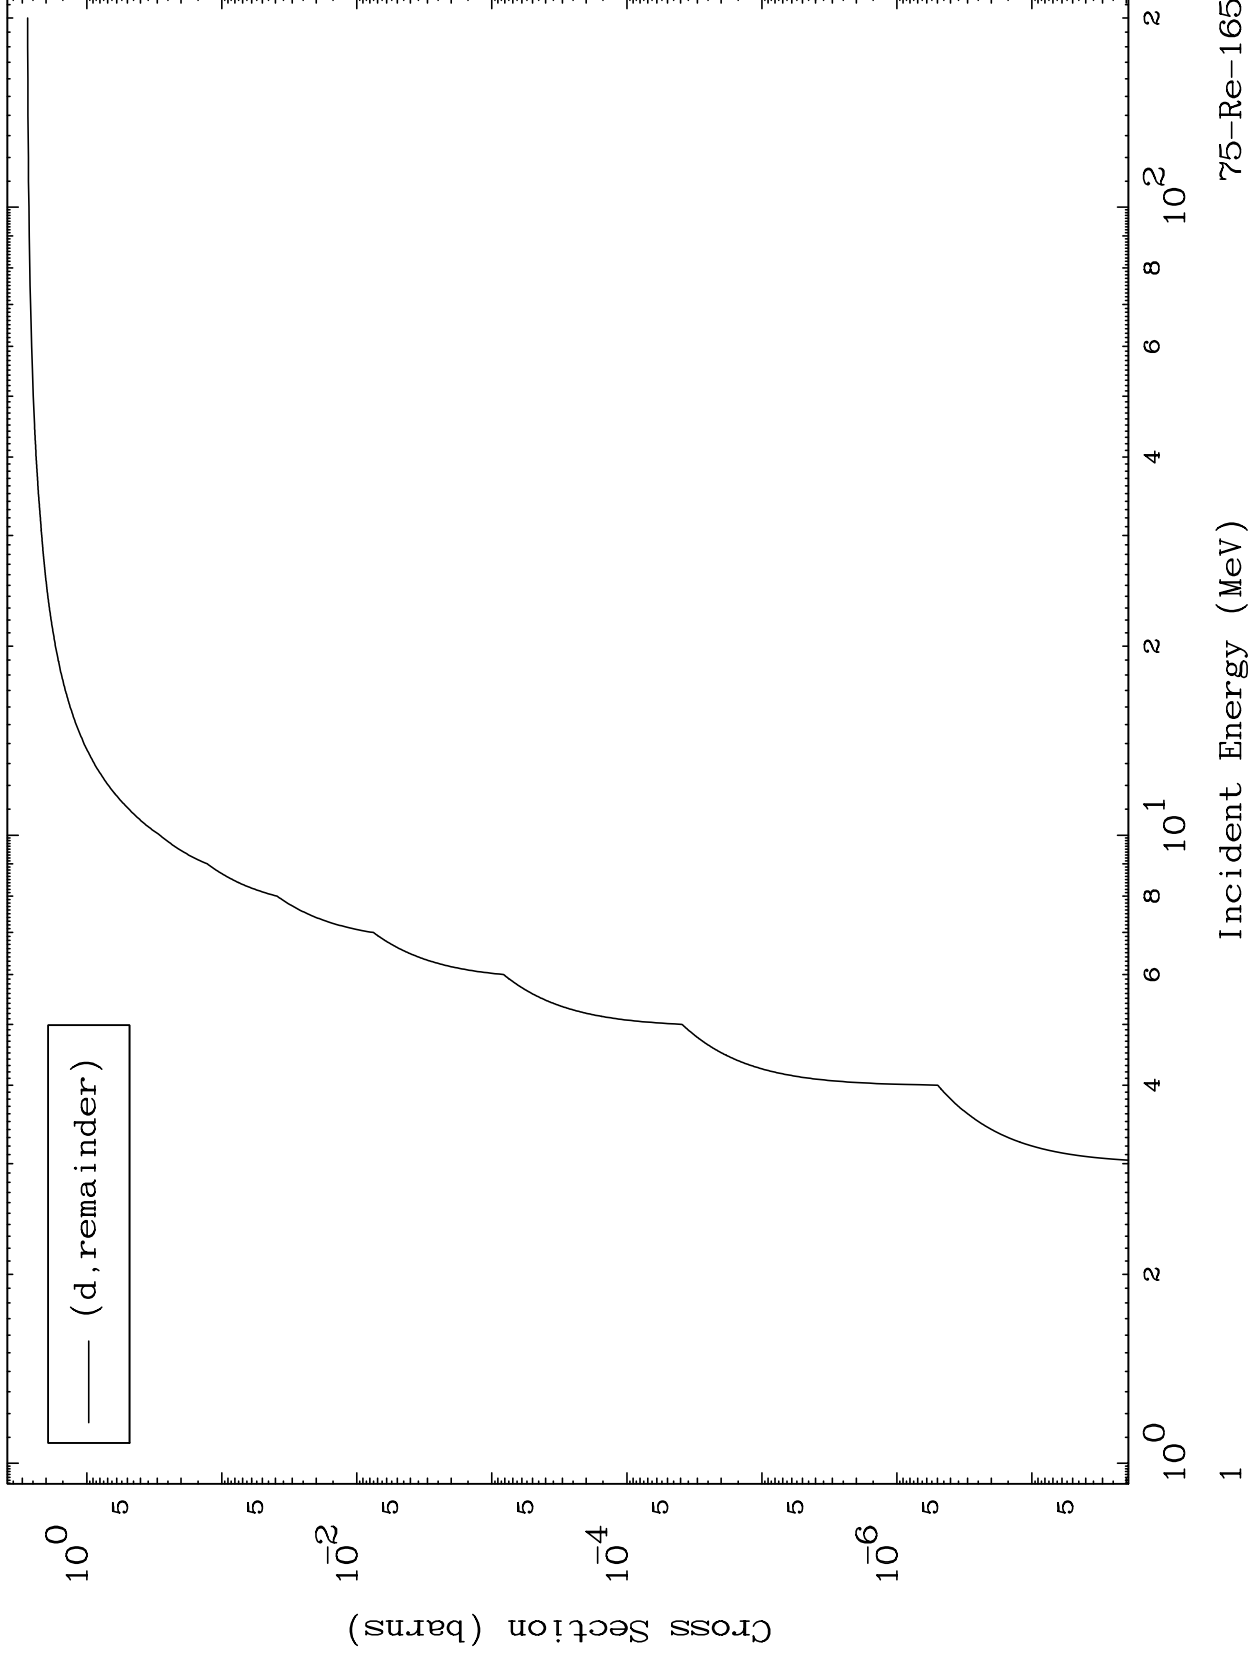

Press Mouse Button to Start

MAT 7466

Deuteron Major
0 Kelvin Cross Sections

75-Re-165

75-Re-165