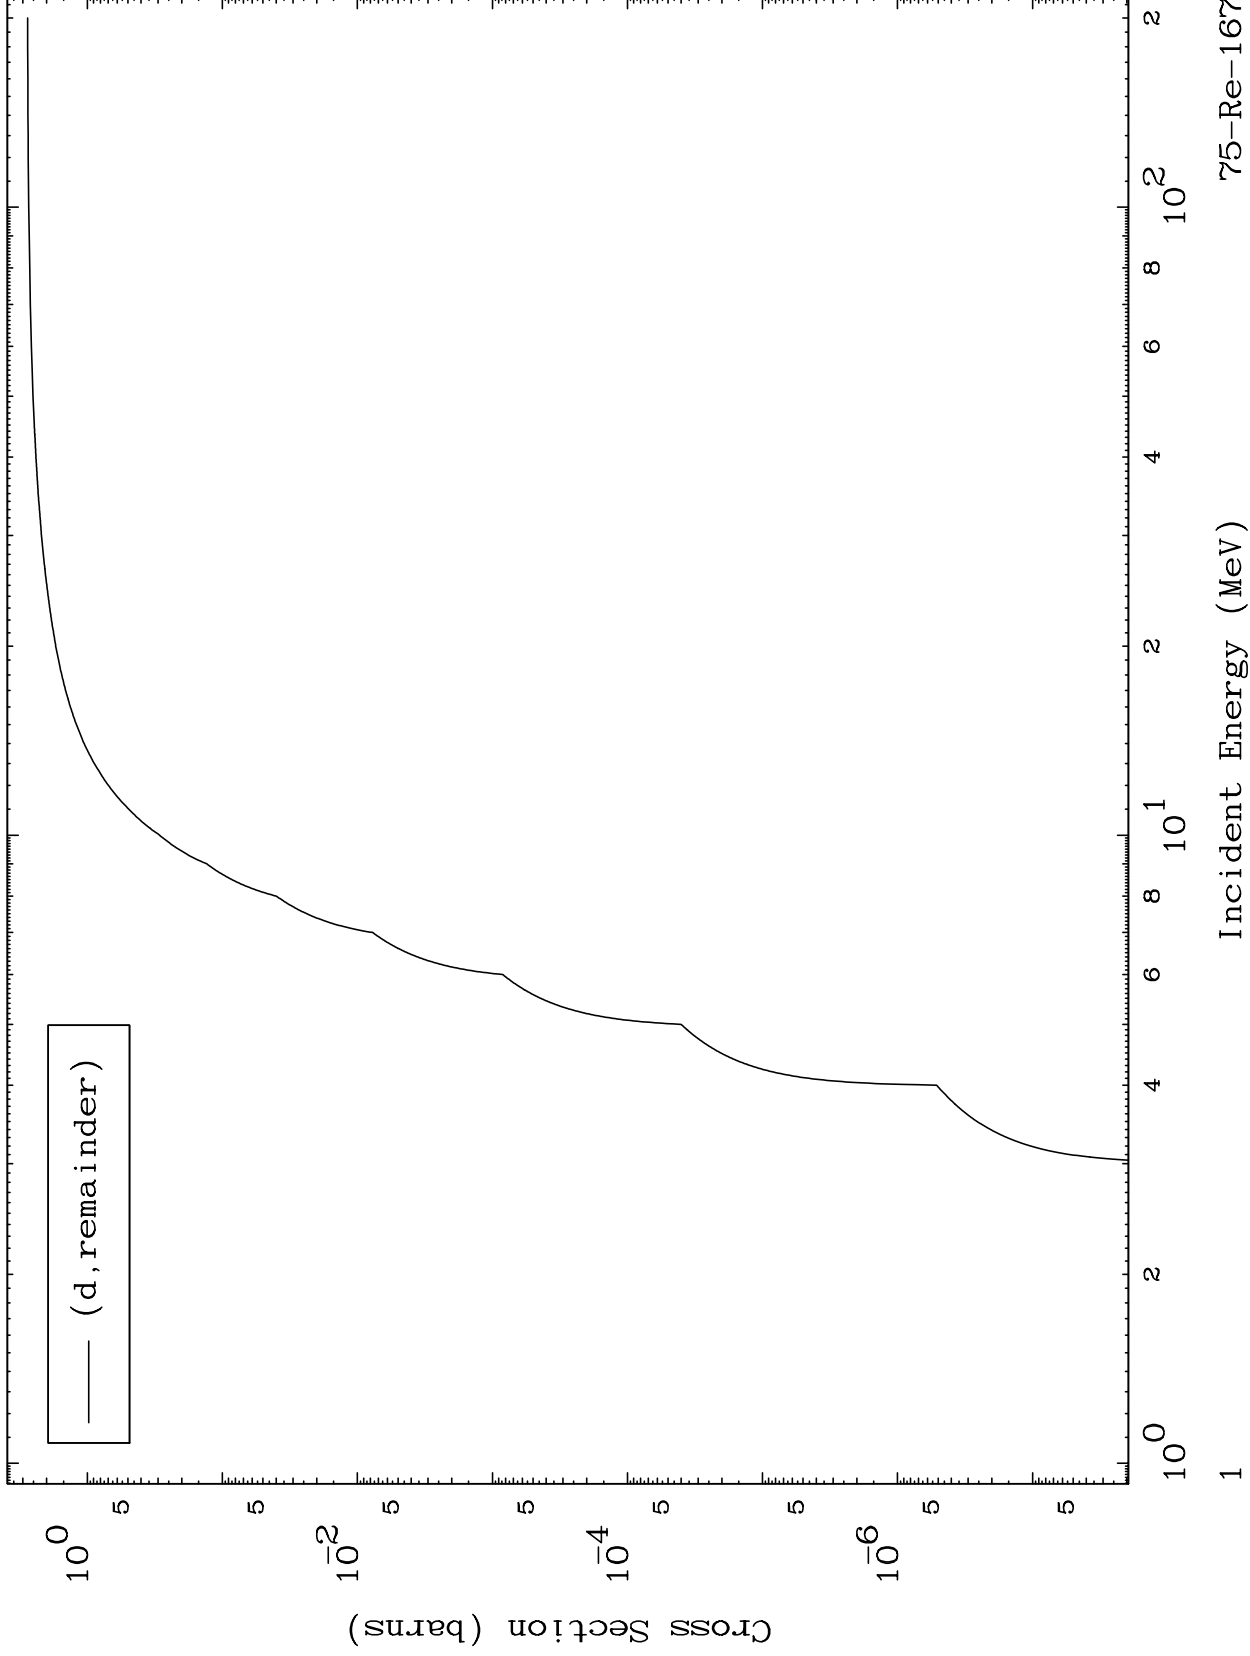

Press Mouse Button to Start

MAT 7471

Deuteron Major
0 Kelvin Cross Sections

75-Re-167

75-Re-167