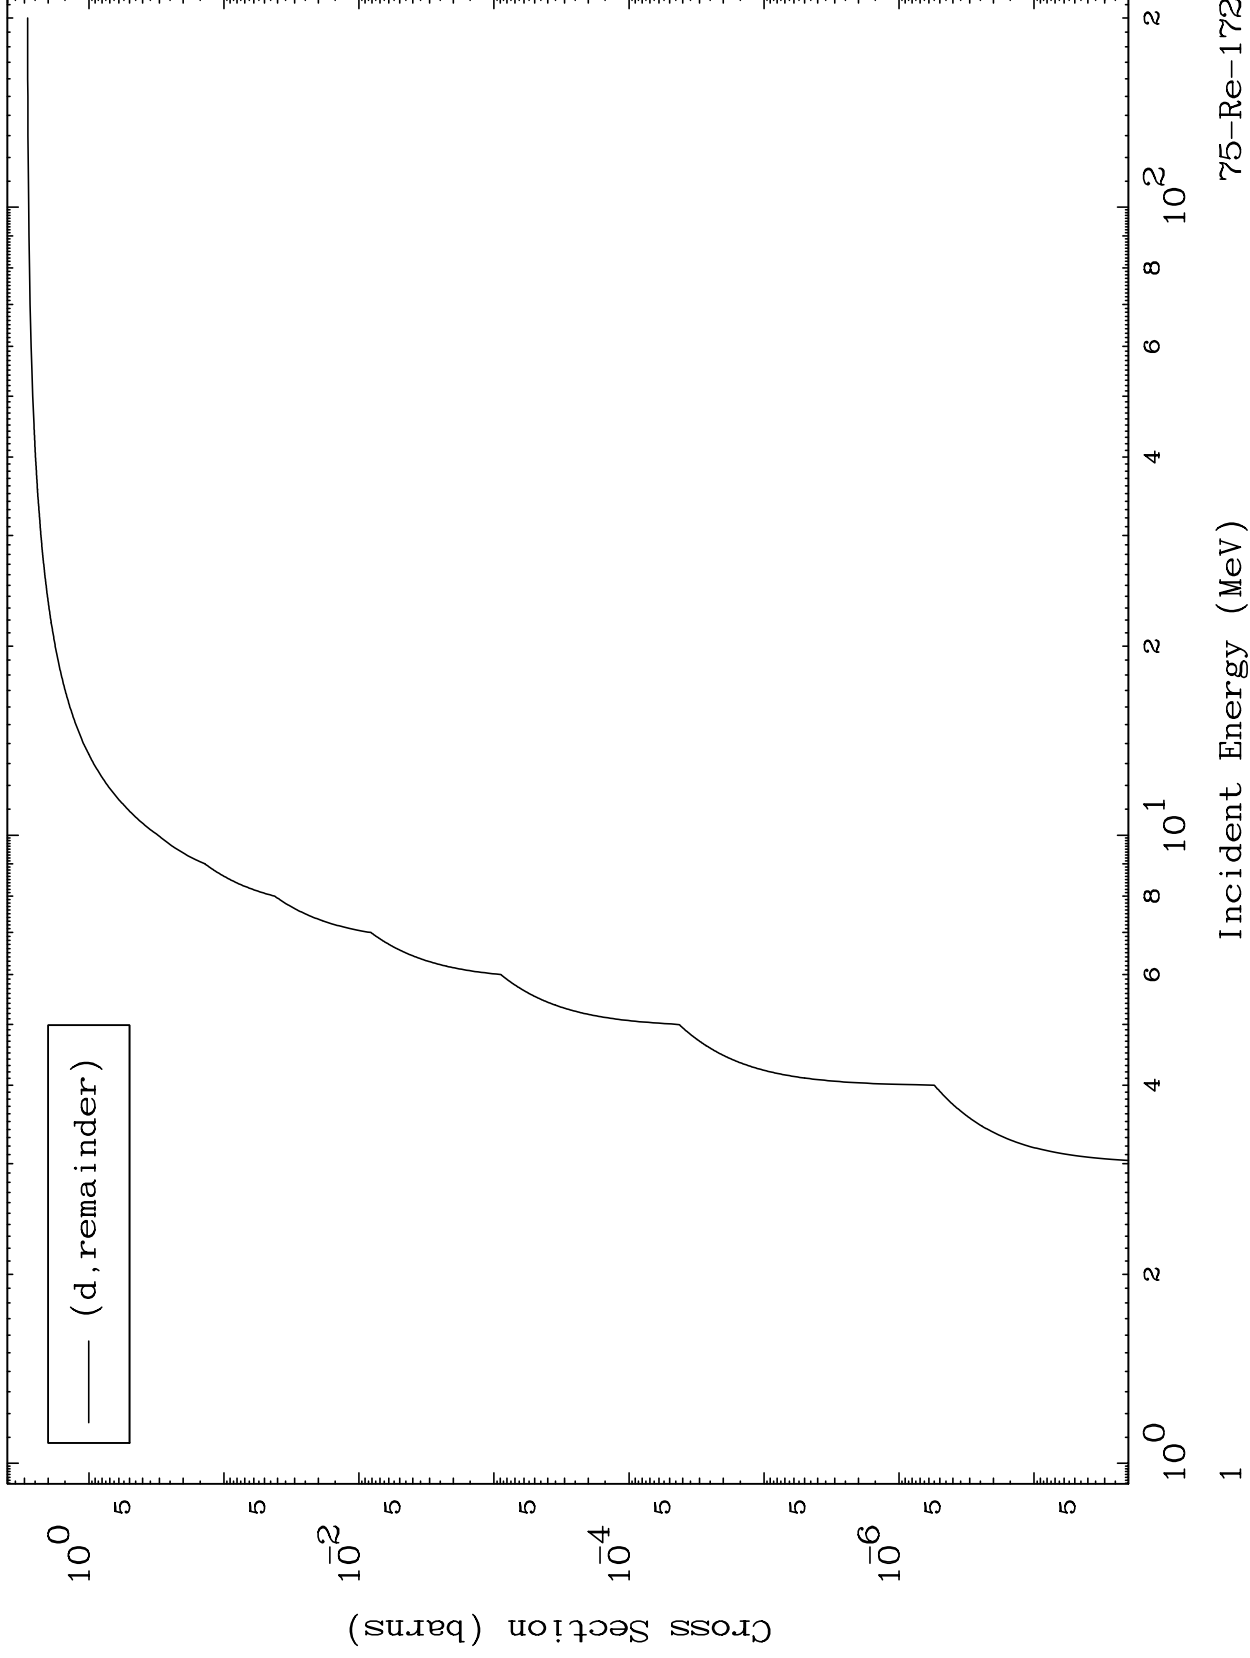

Press Mouse Button to Start

MAT 7487

Deuteron Major
0 Kelvin Cross Sections

75-Re-172

75-Re-172