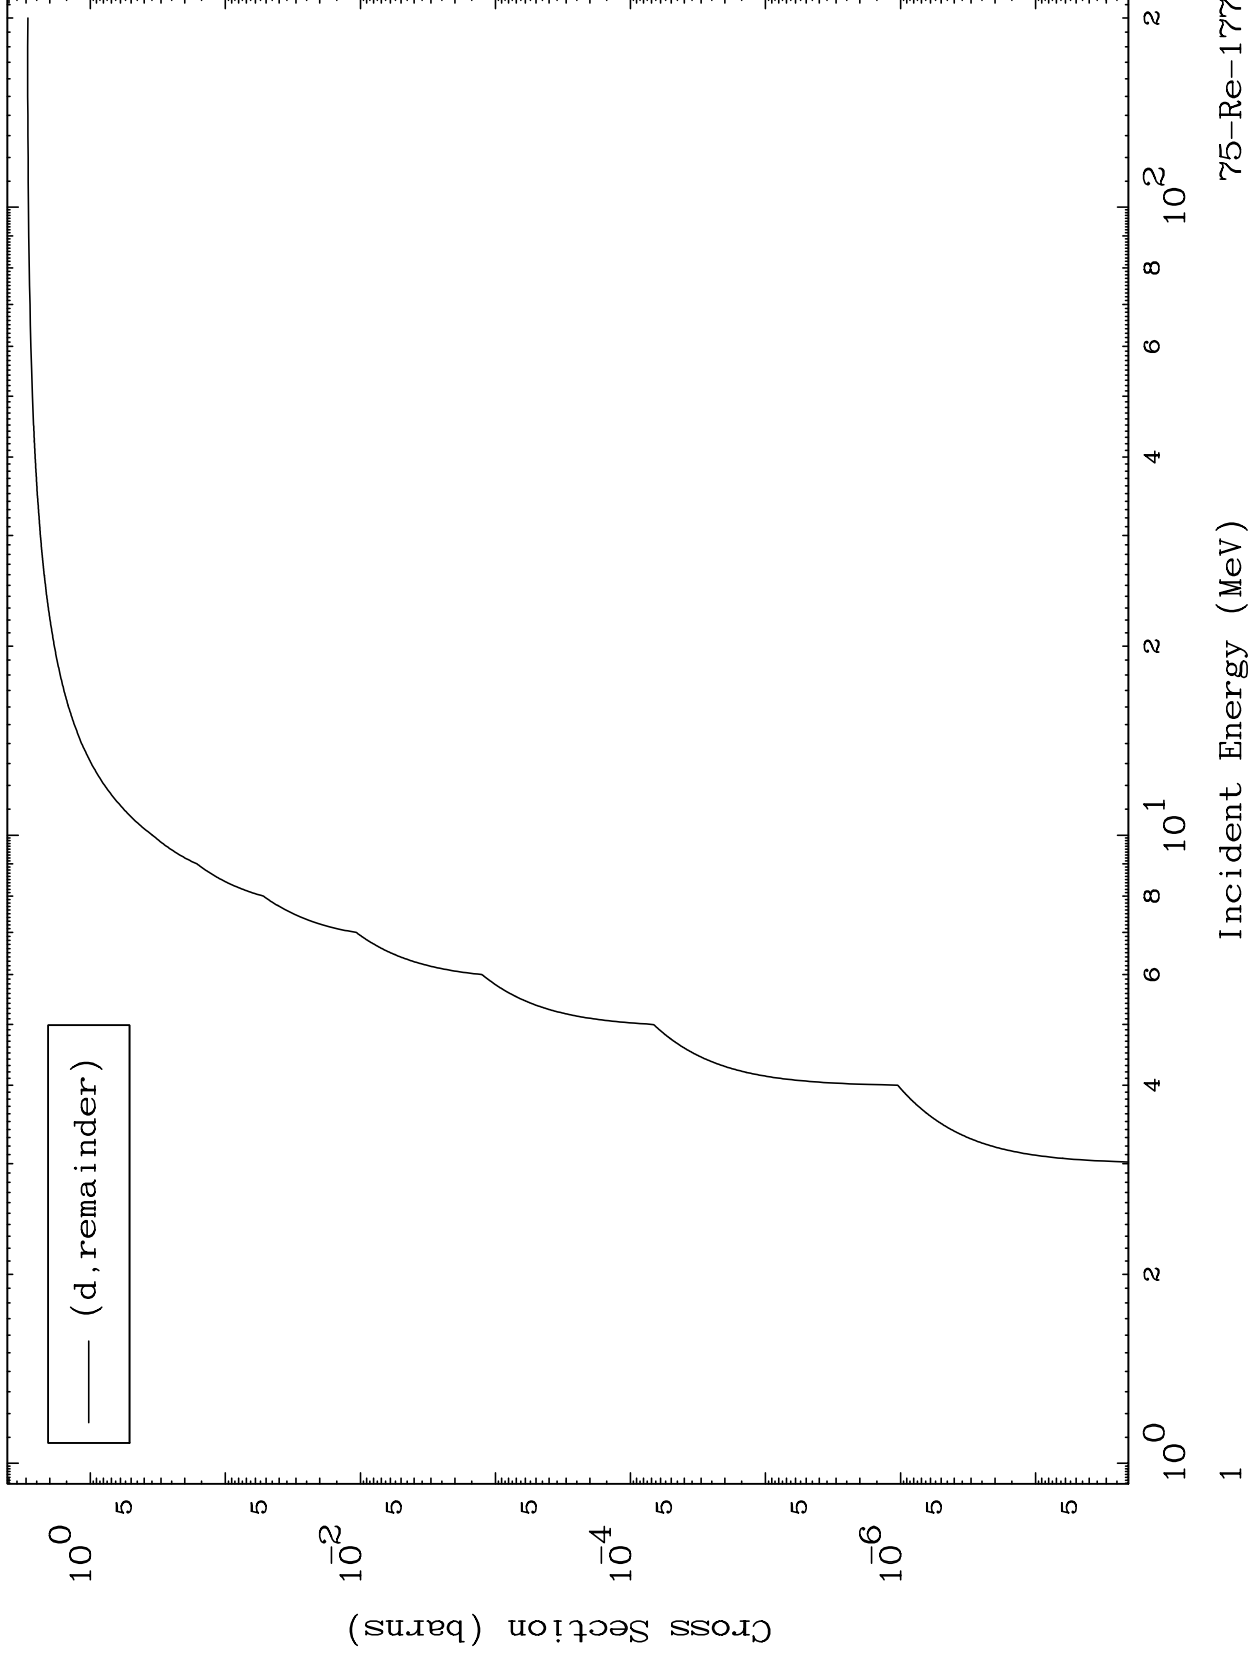

Press Mouse Button to Start

MAT 7501

Deuteron Major  
0 Kelvin Cross Sections

75-Re-177

75-Re-177