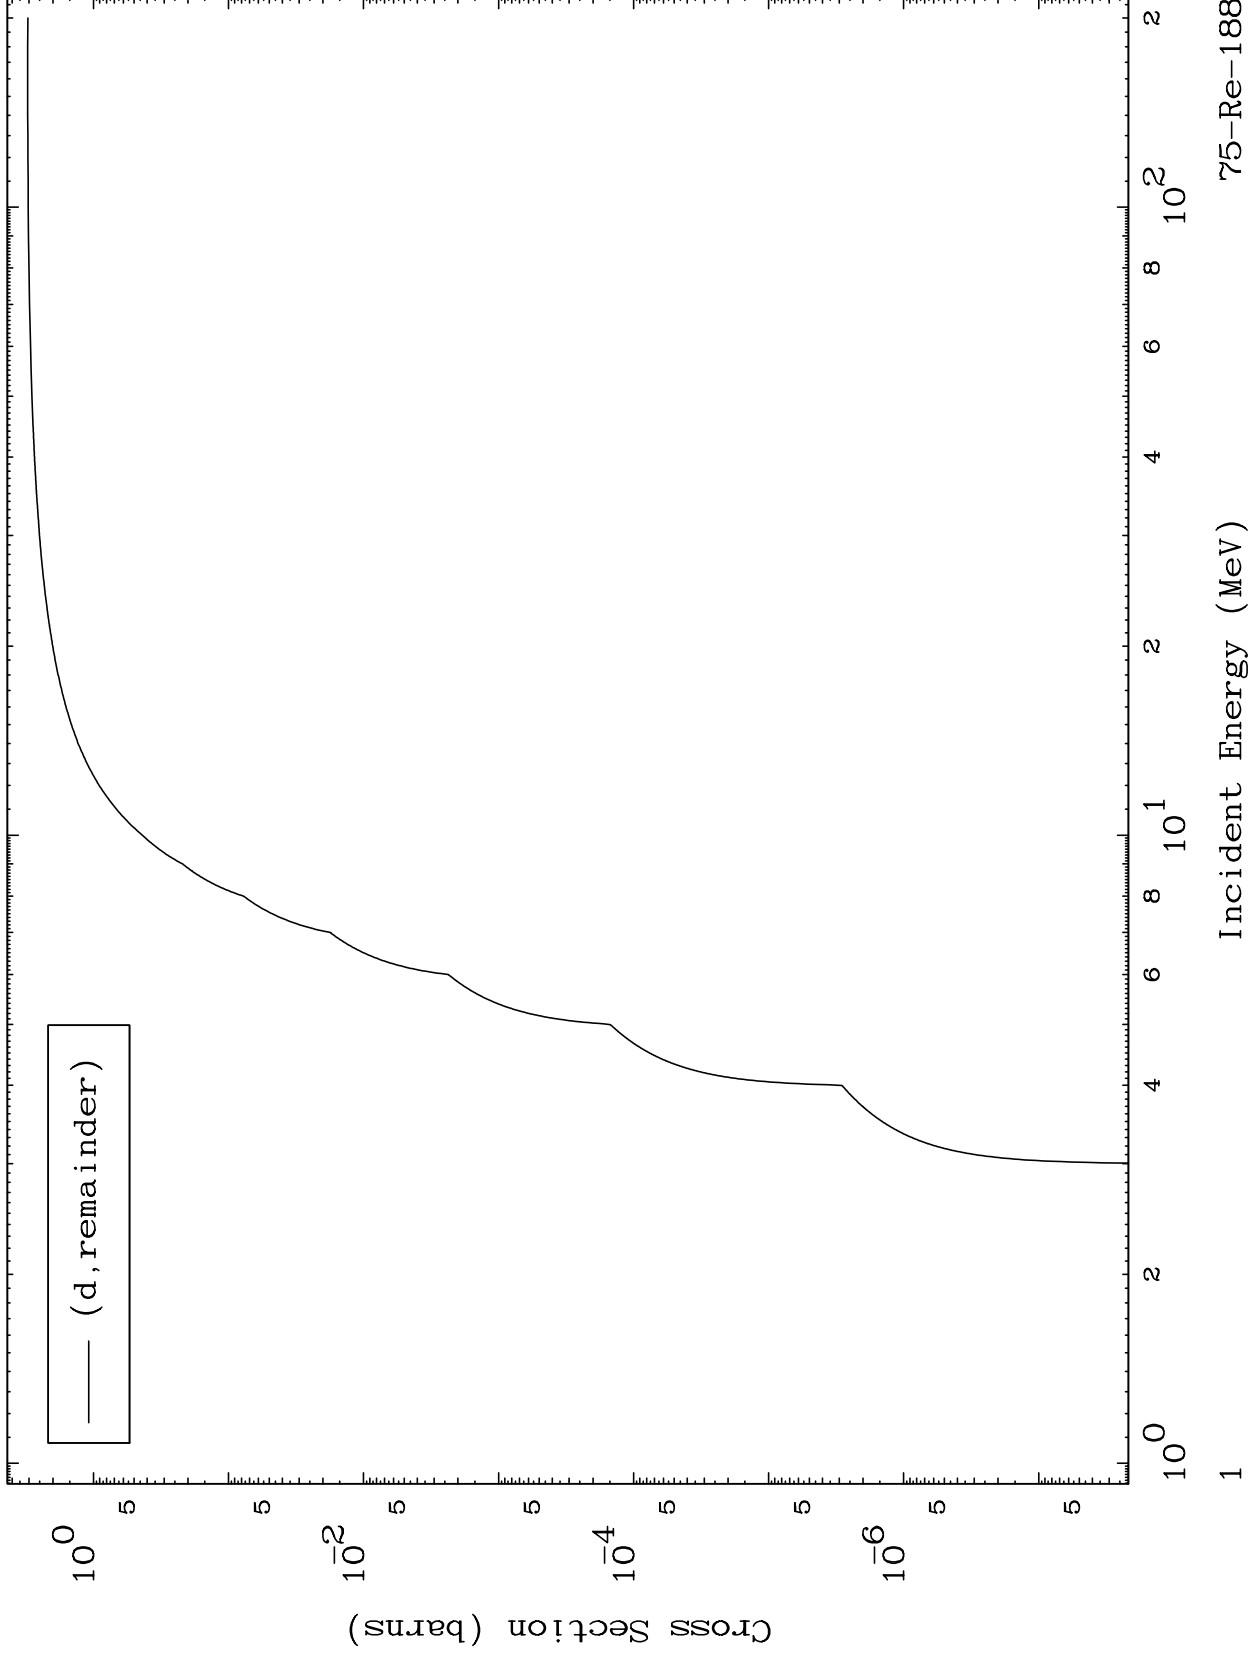

Press Mouse Button to Start

MAT 7535

Deuteron Major
0 Kelvin Cross Sections

75-Re-188

75-Re-188