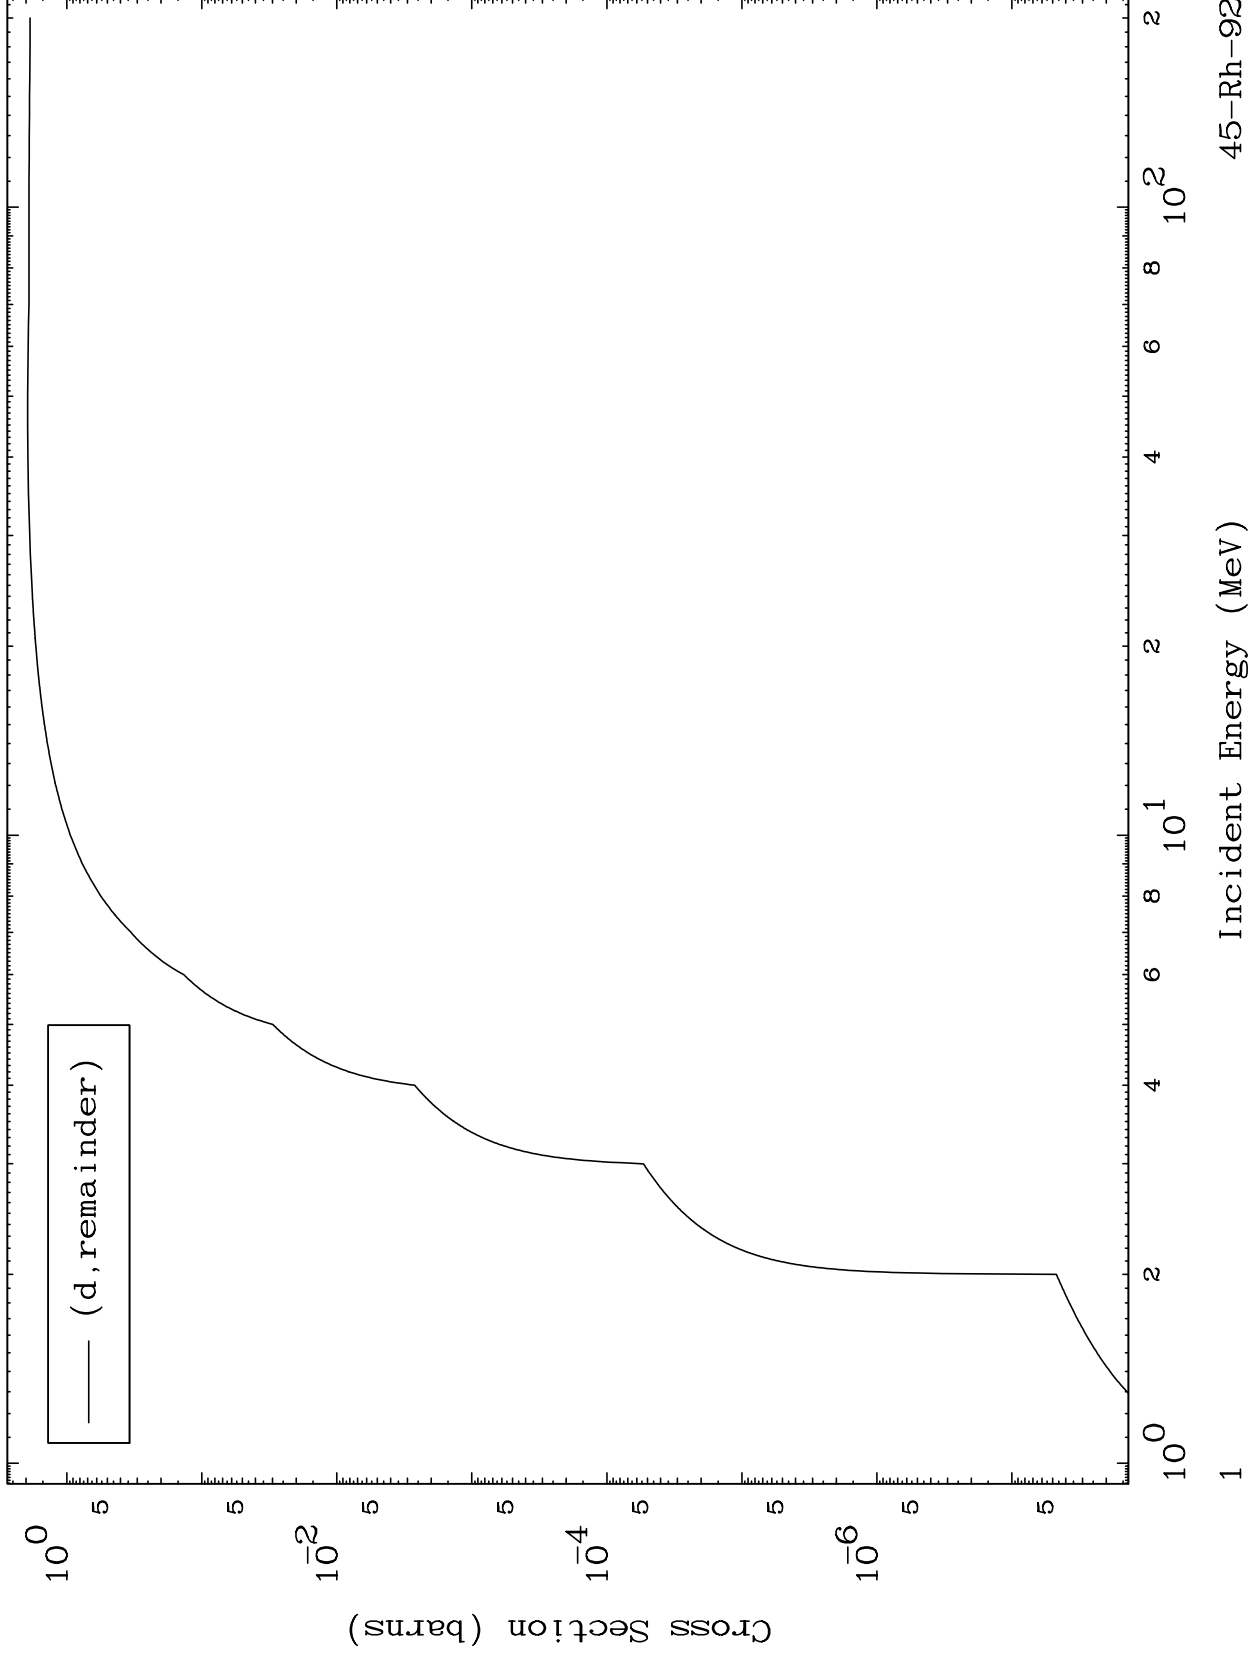

Press Mouse Button to Start

MAT 4492

Deuteron Major
0 Kelvin Cross Sections

45-Rh-92

45-Rh-92