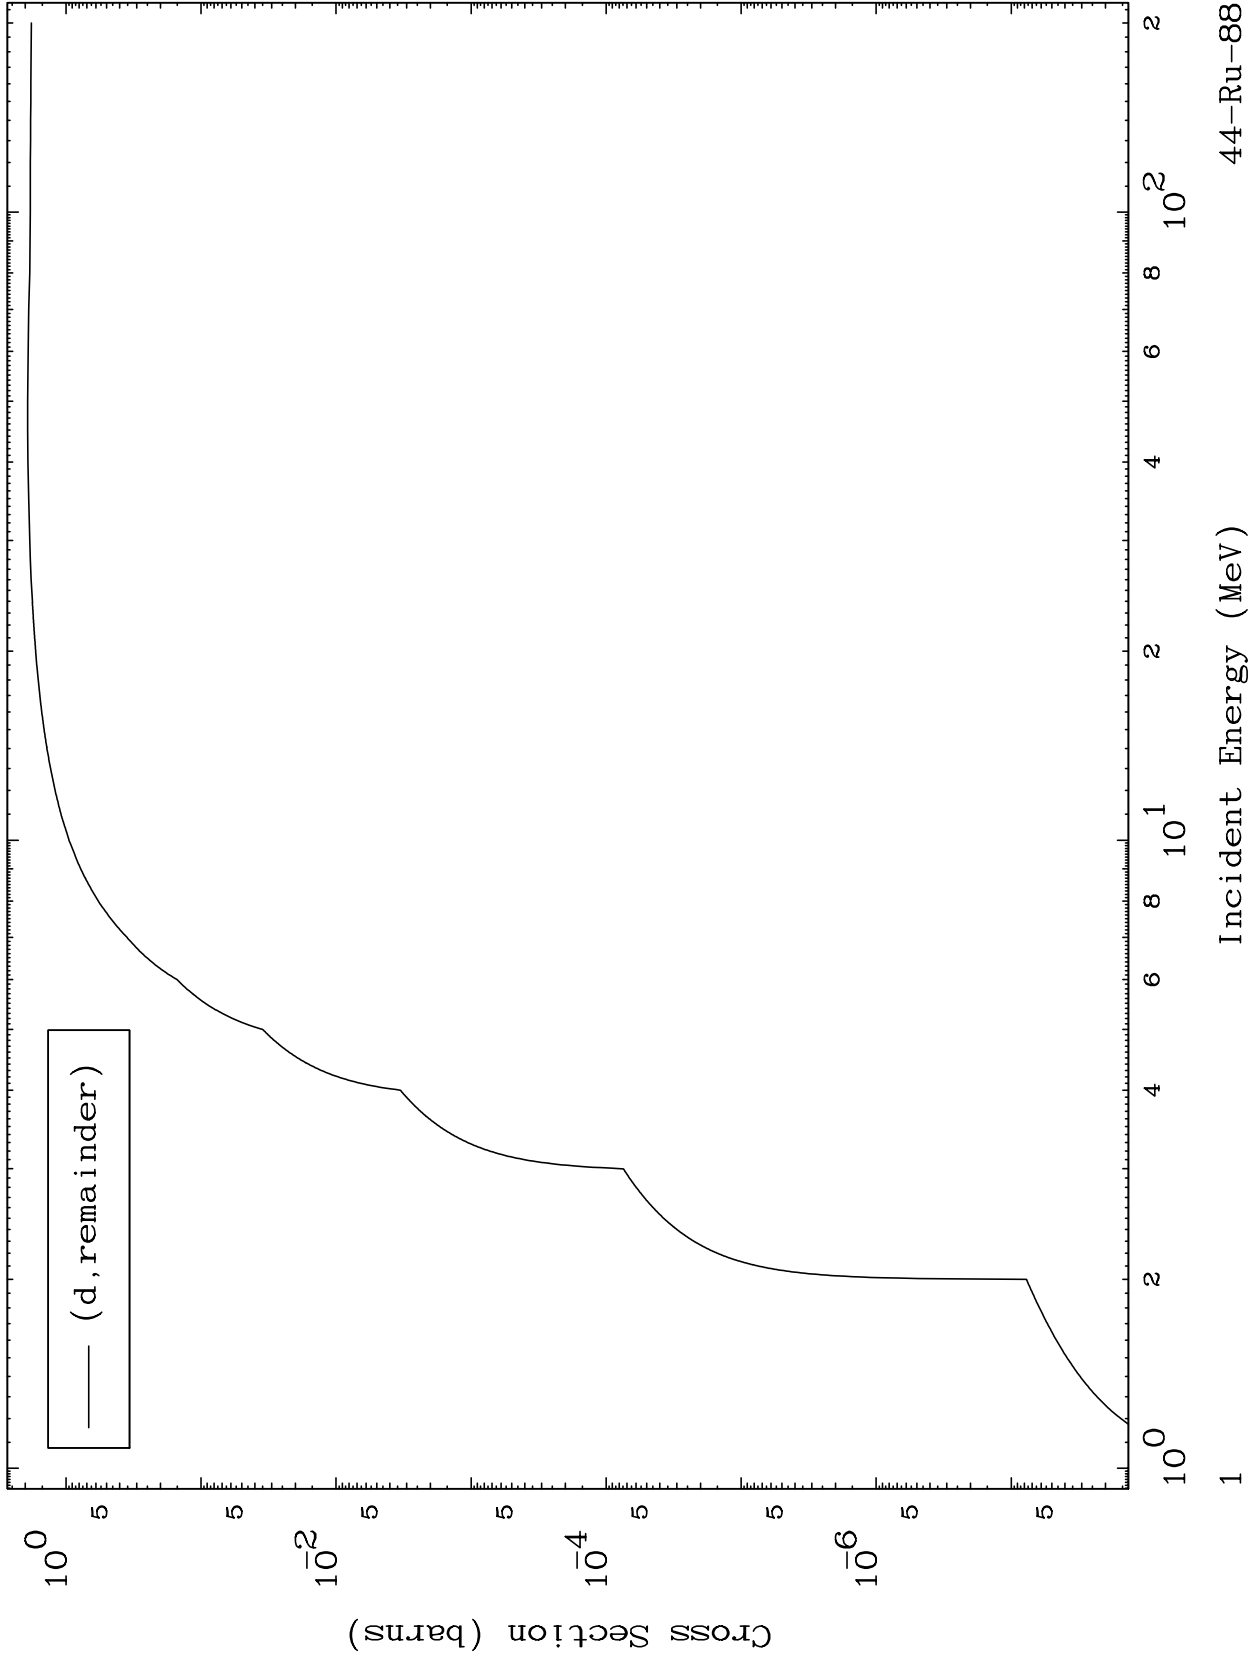

Press Mouse Button to Start

MAT 4401

Deuteron Major  
0 Kelvin Cross Sections

44-Ru-88

44-Ru-88