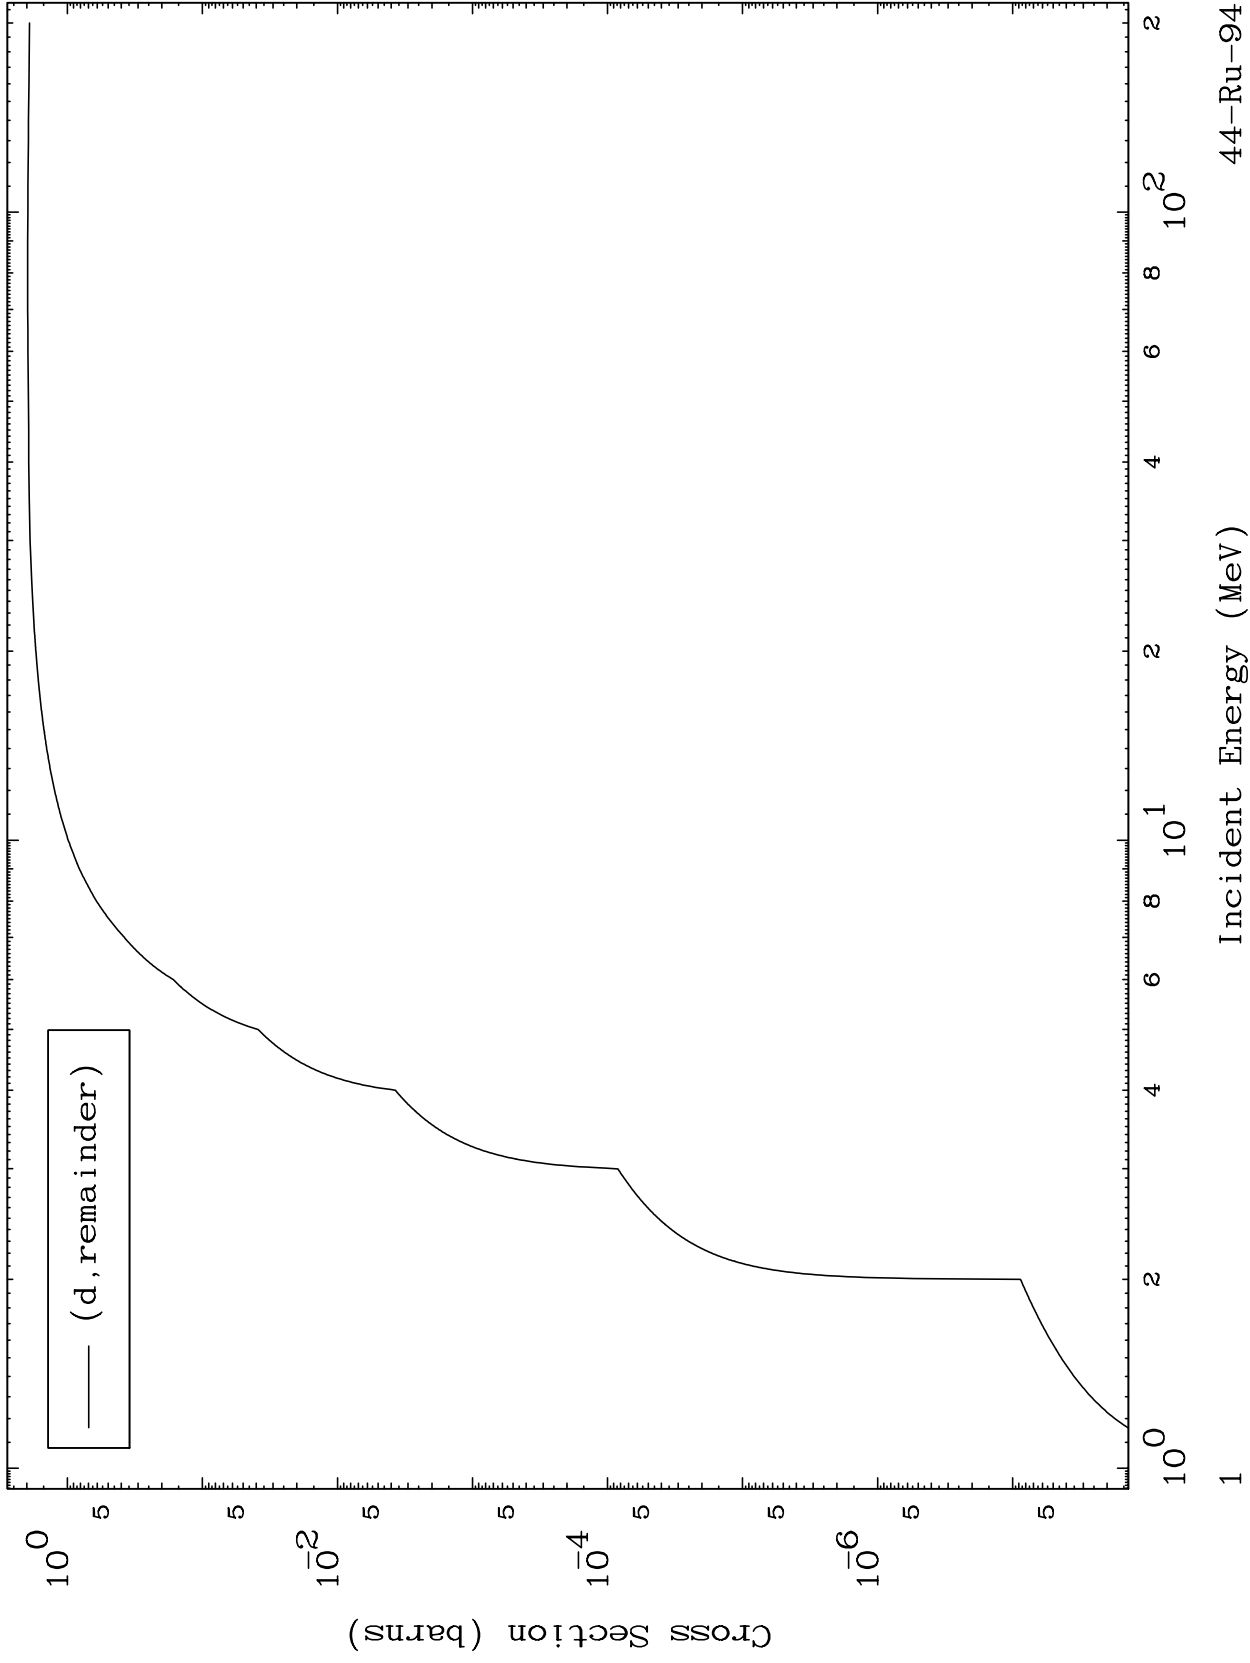

Press Mouse Button to Start

MAT 4419

Deuteron Major  
0 Kelvin Cross Sections

44-Ru-94

44-Ru-94