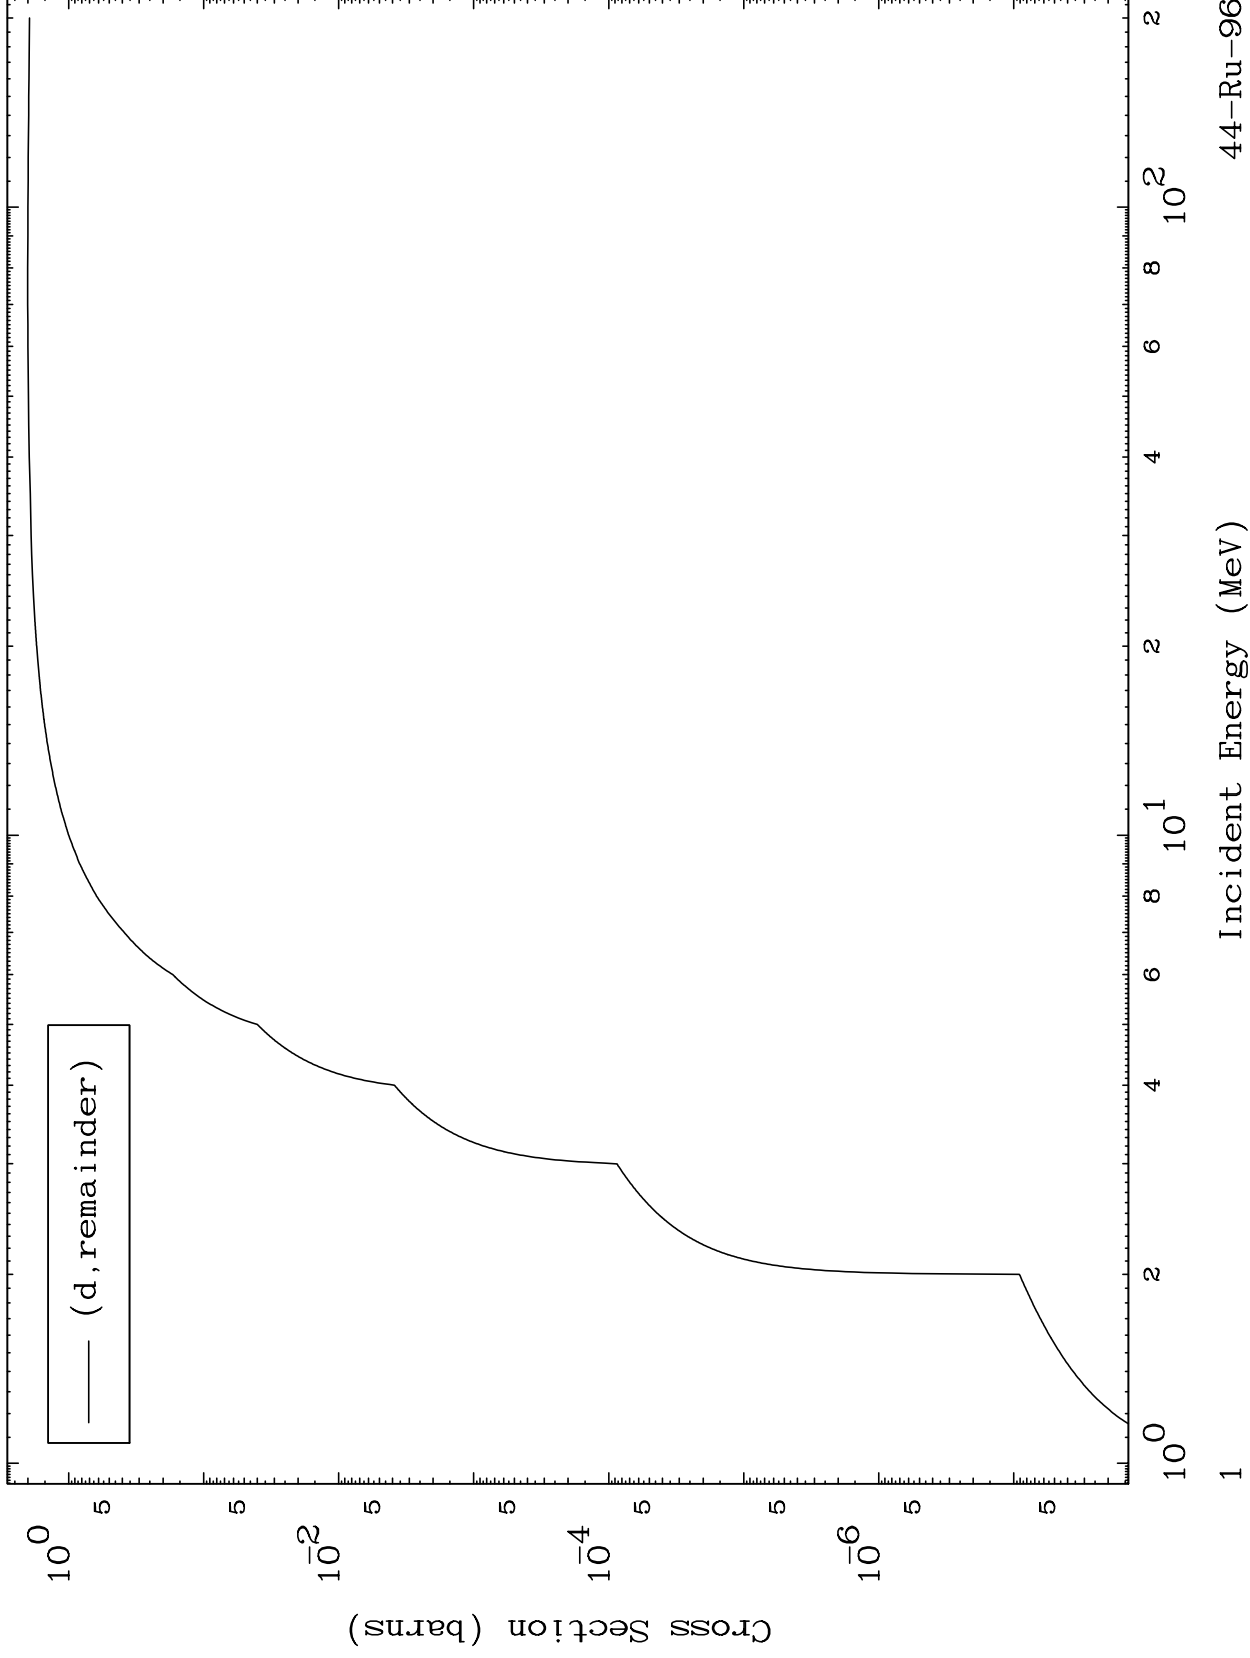

Press Mouse Button to Start

MAT 4425

Deuteron Major
0 Kelvin Cross Sections

44-Ru-96

44-Ru-96