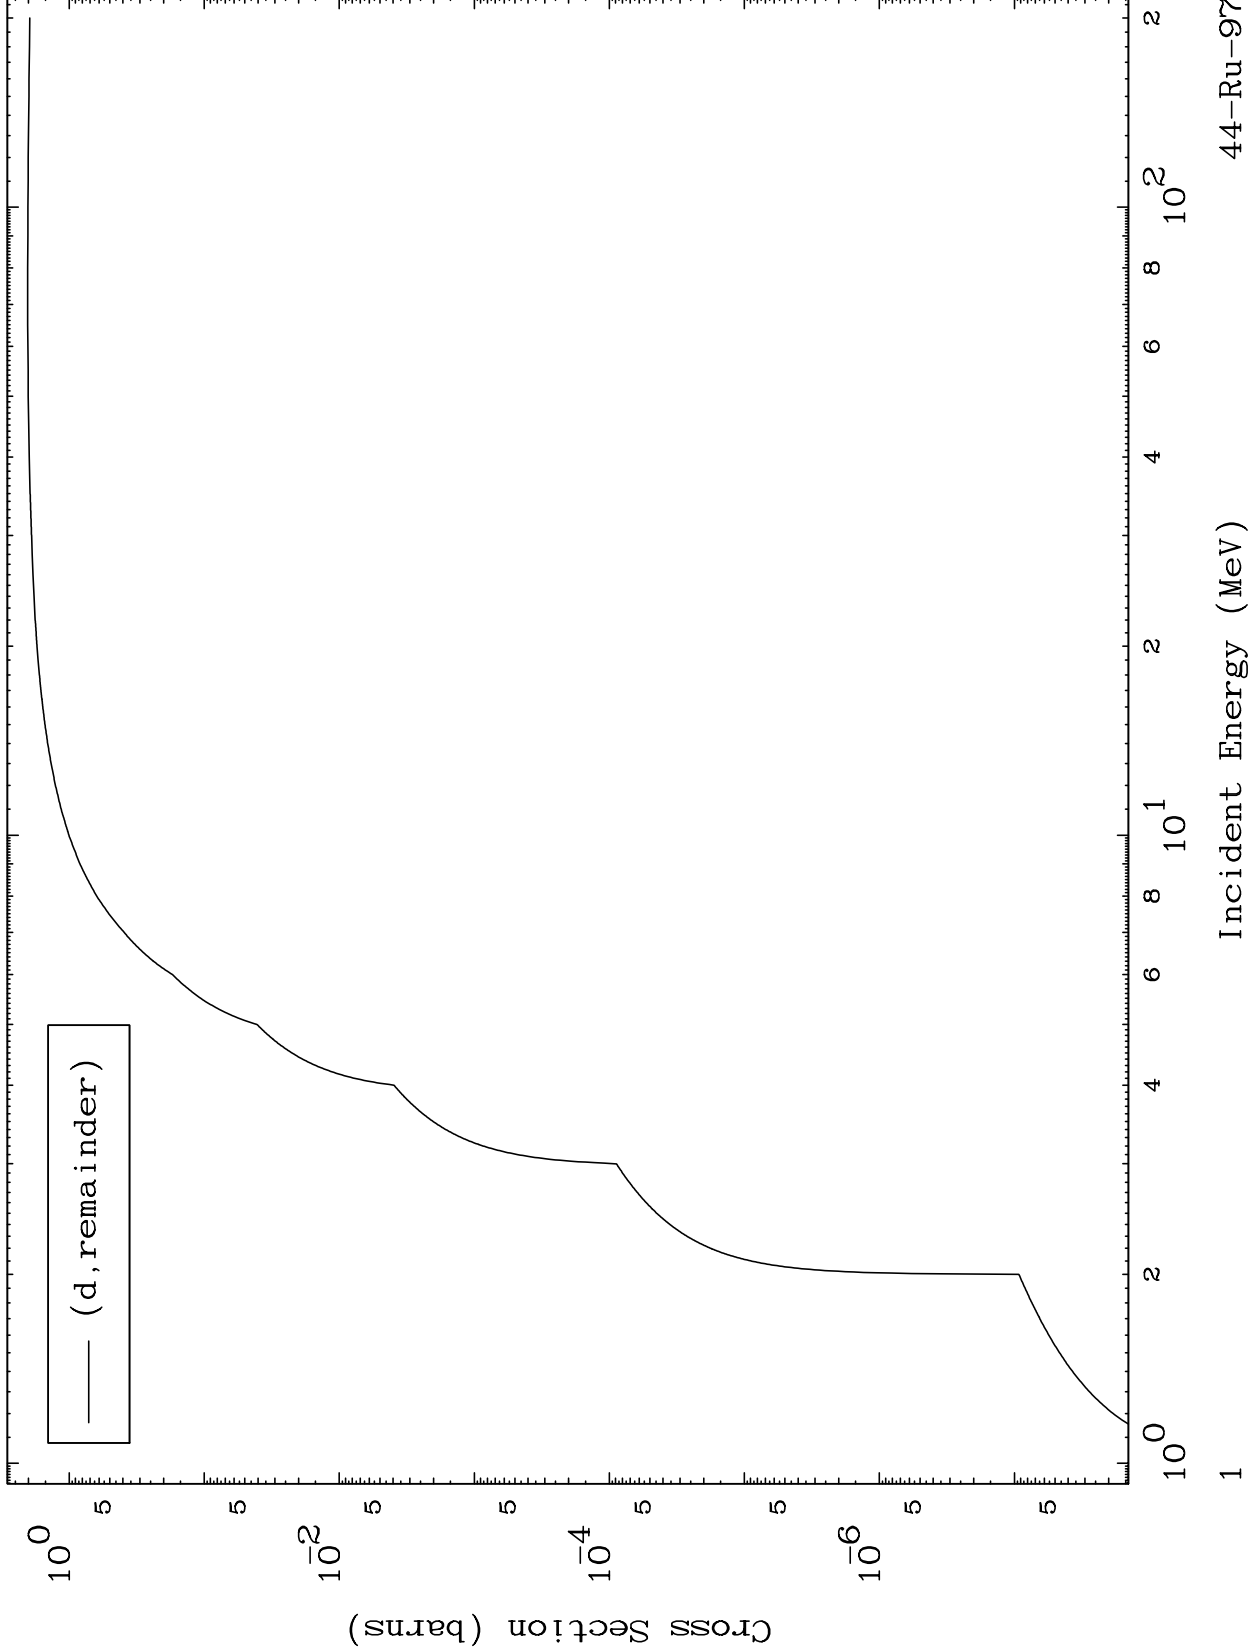

Press Mouse Button to Start

MAT 4428

Deuteron Major
0 Kelvin Cross Sections

44-Ru-97

Incident Energy (MeV)

44-Ru-97