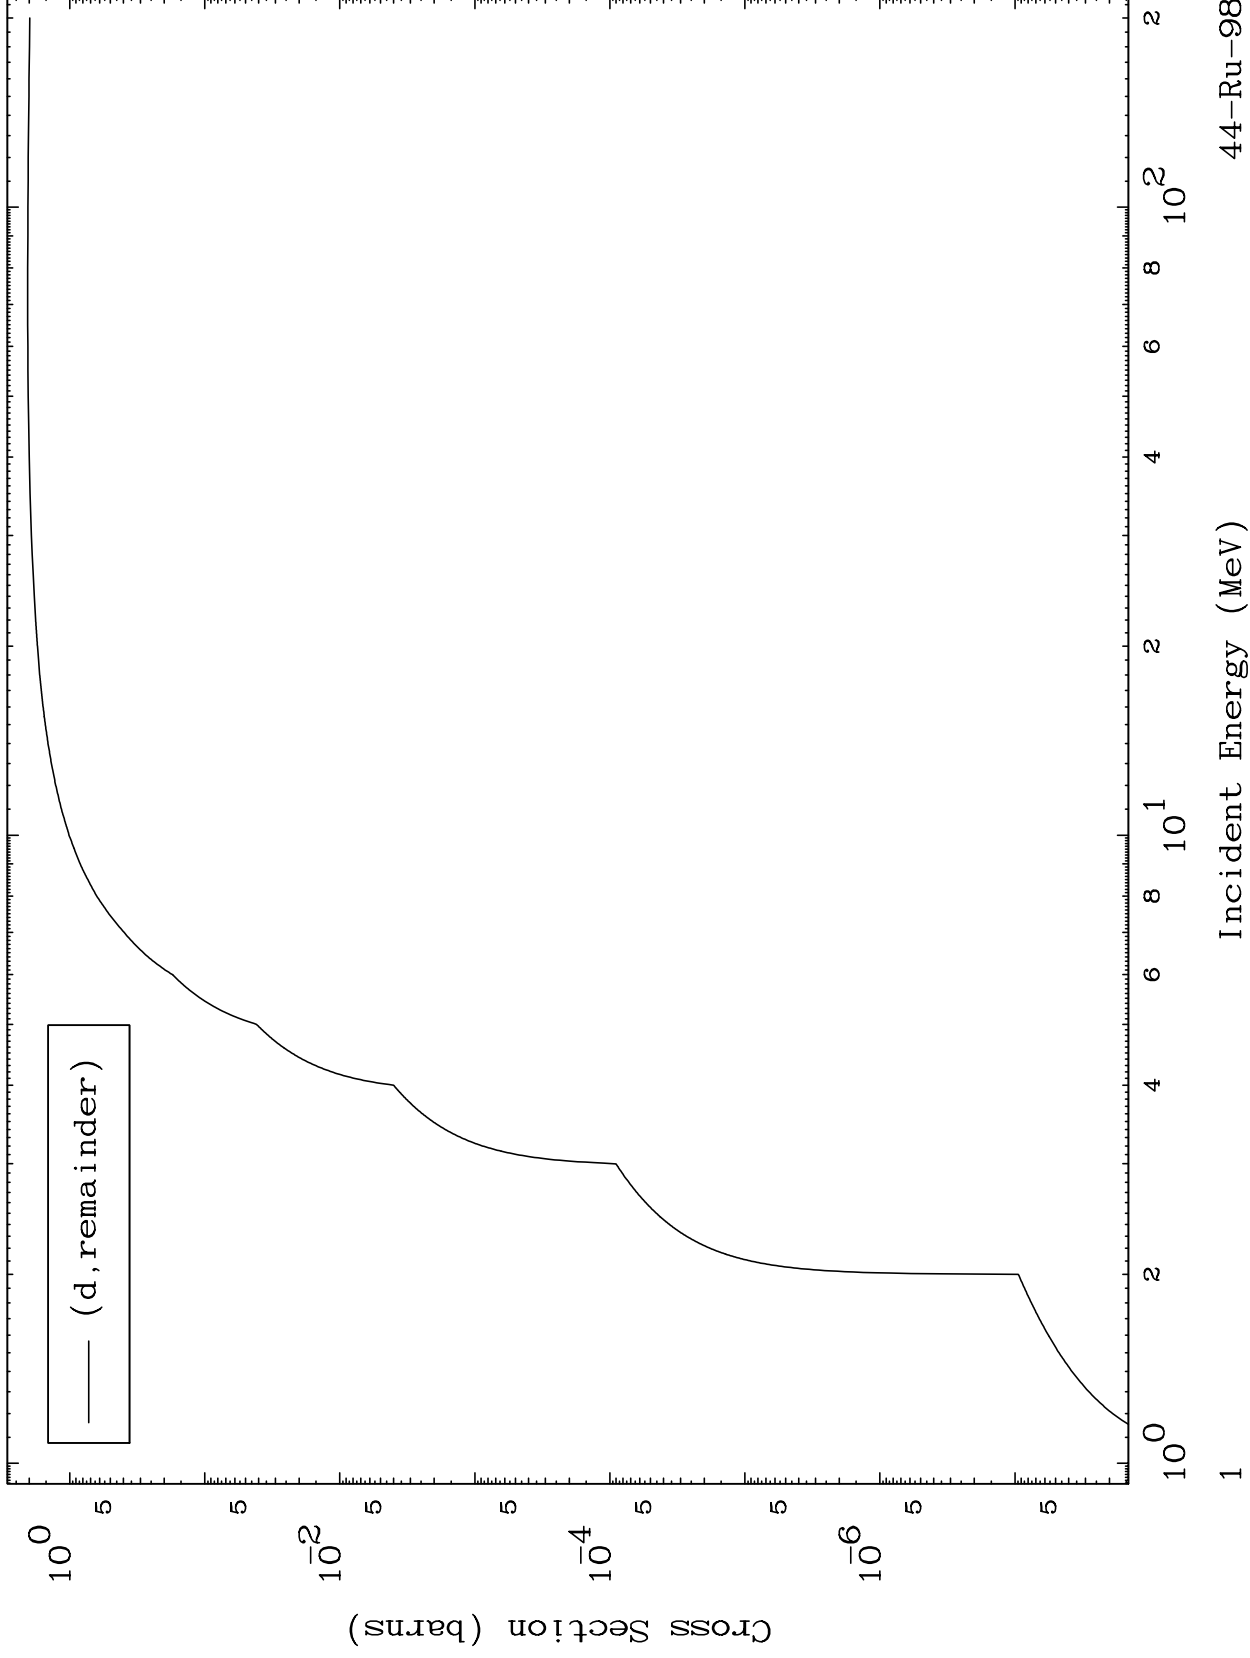

Press Mouse Button to Start

MAT 4431

Deuteron Major
0 Kelvin Cross Sections

44-Ru-98

Incident Energy (MeV)

44-Ru-98