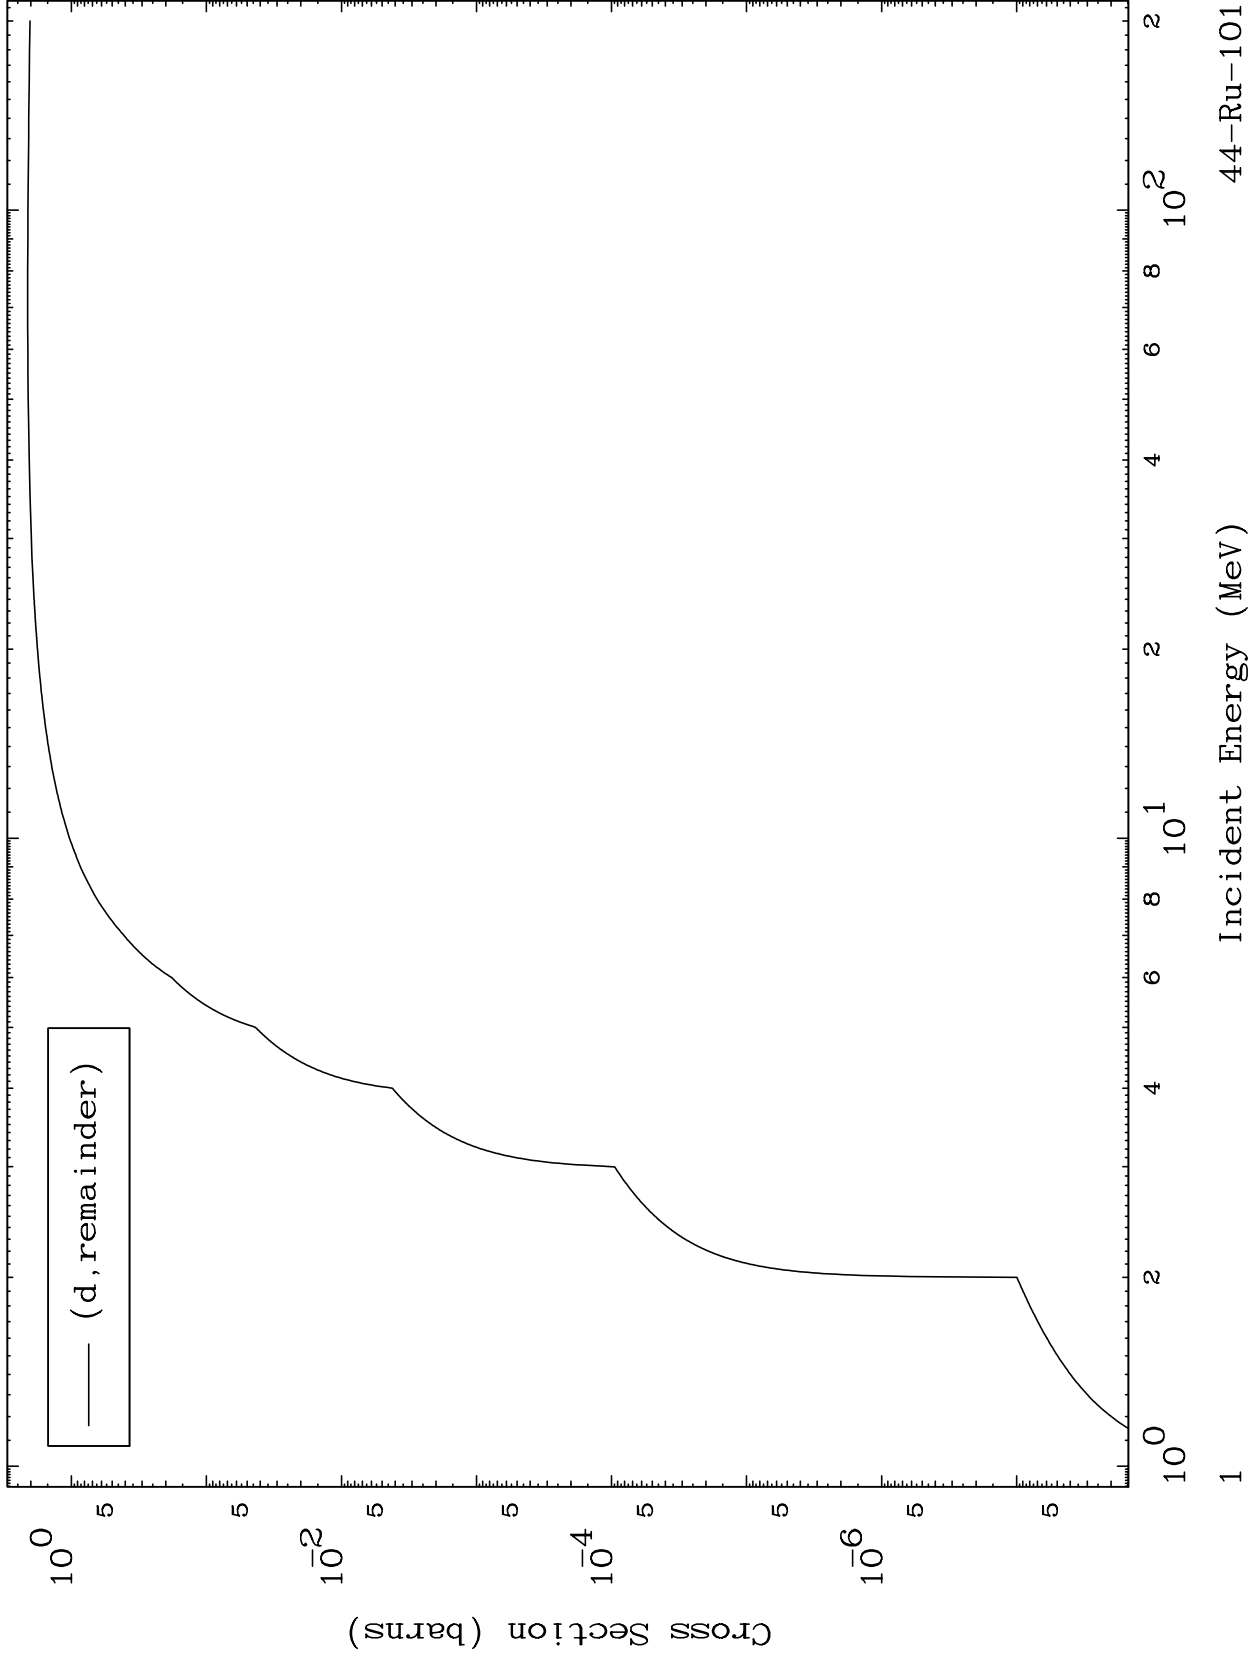

Press Mouse Button to Start

MAT 4440

Deuteron Major
0 Kelvin Cross Sections

44-Ru-101

Incident Energy (MeV)

44-Ru-101