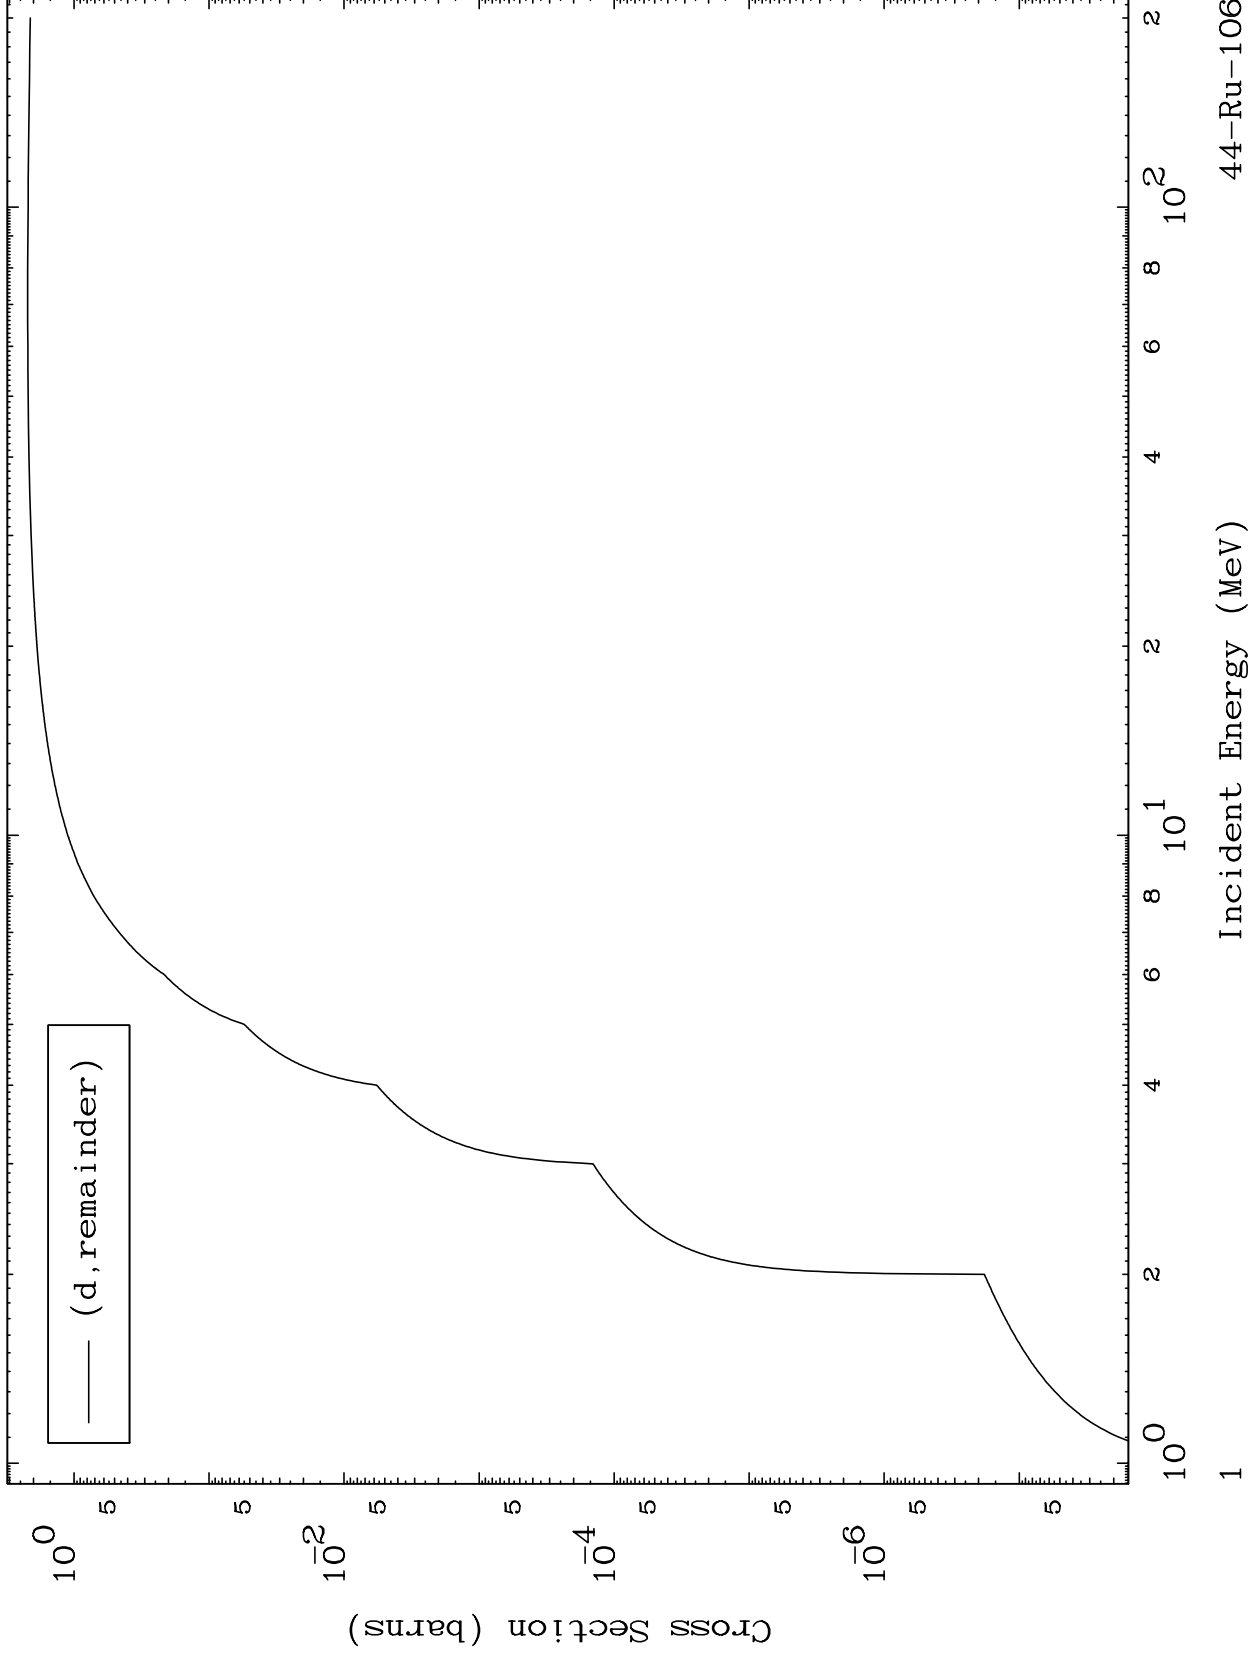

Press Mouse Button to Start

MAT 4455

Deuteron Major
0 Kelvin Cross Sections

44-Ru-106

44-Ru-106