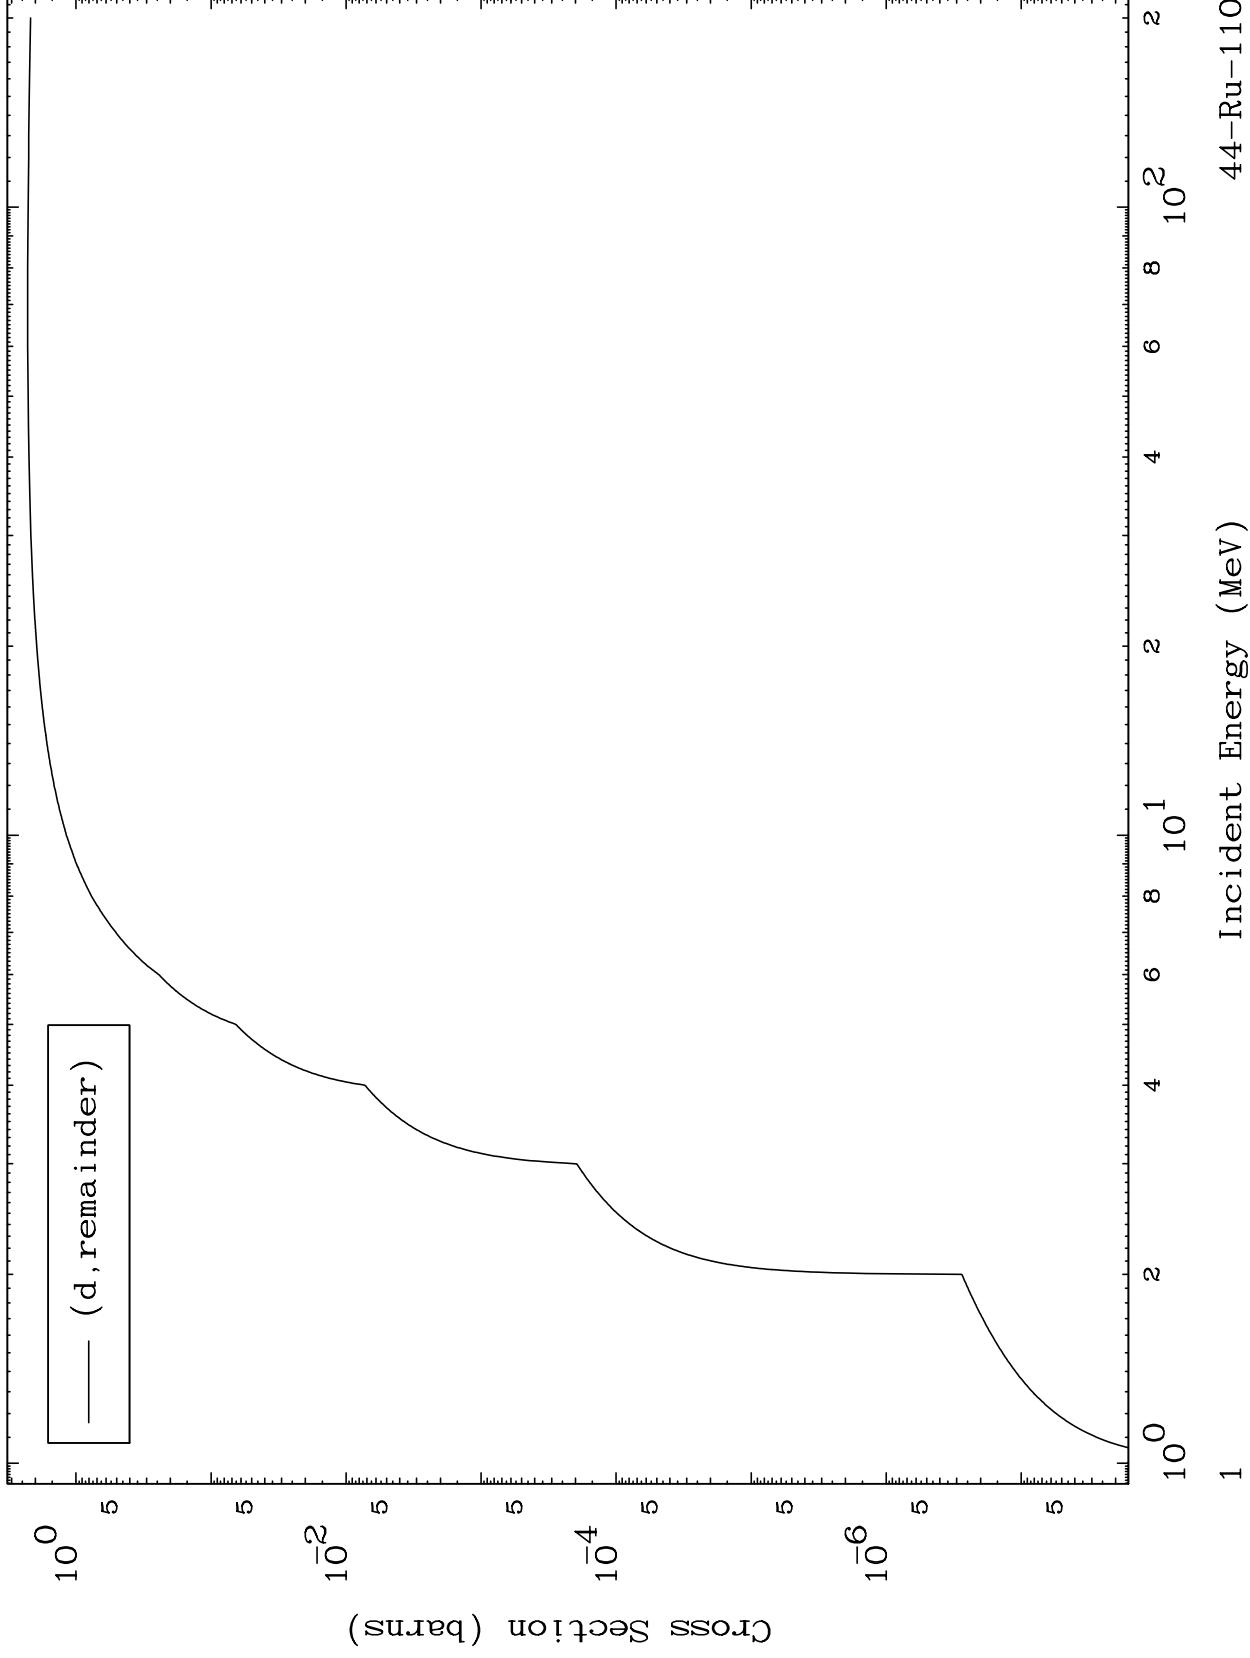

Press Mouse Button to Start

MAT 4467

Deuteron Major
0 Kelvin Cross Sections

44-Ru-110

44-Ru-110