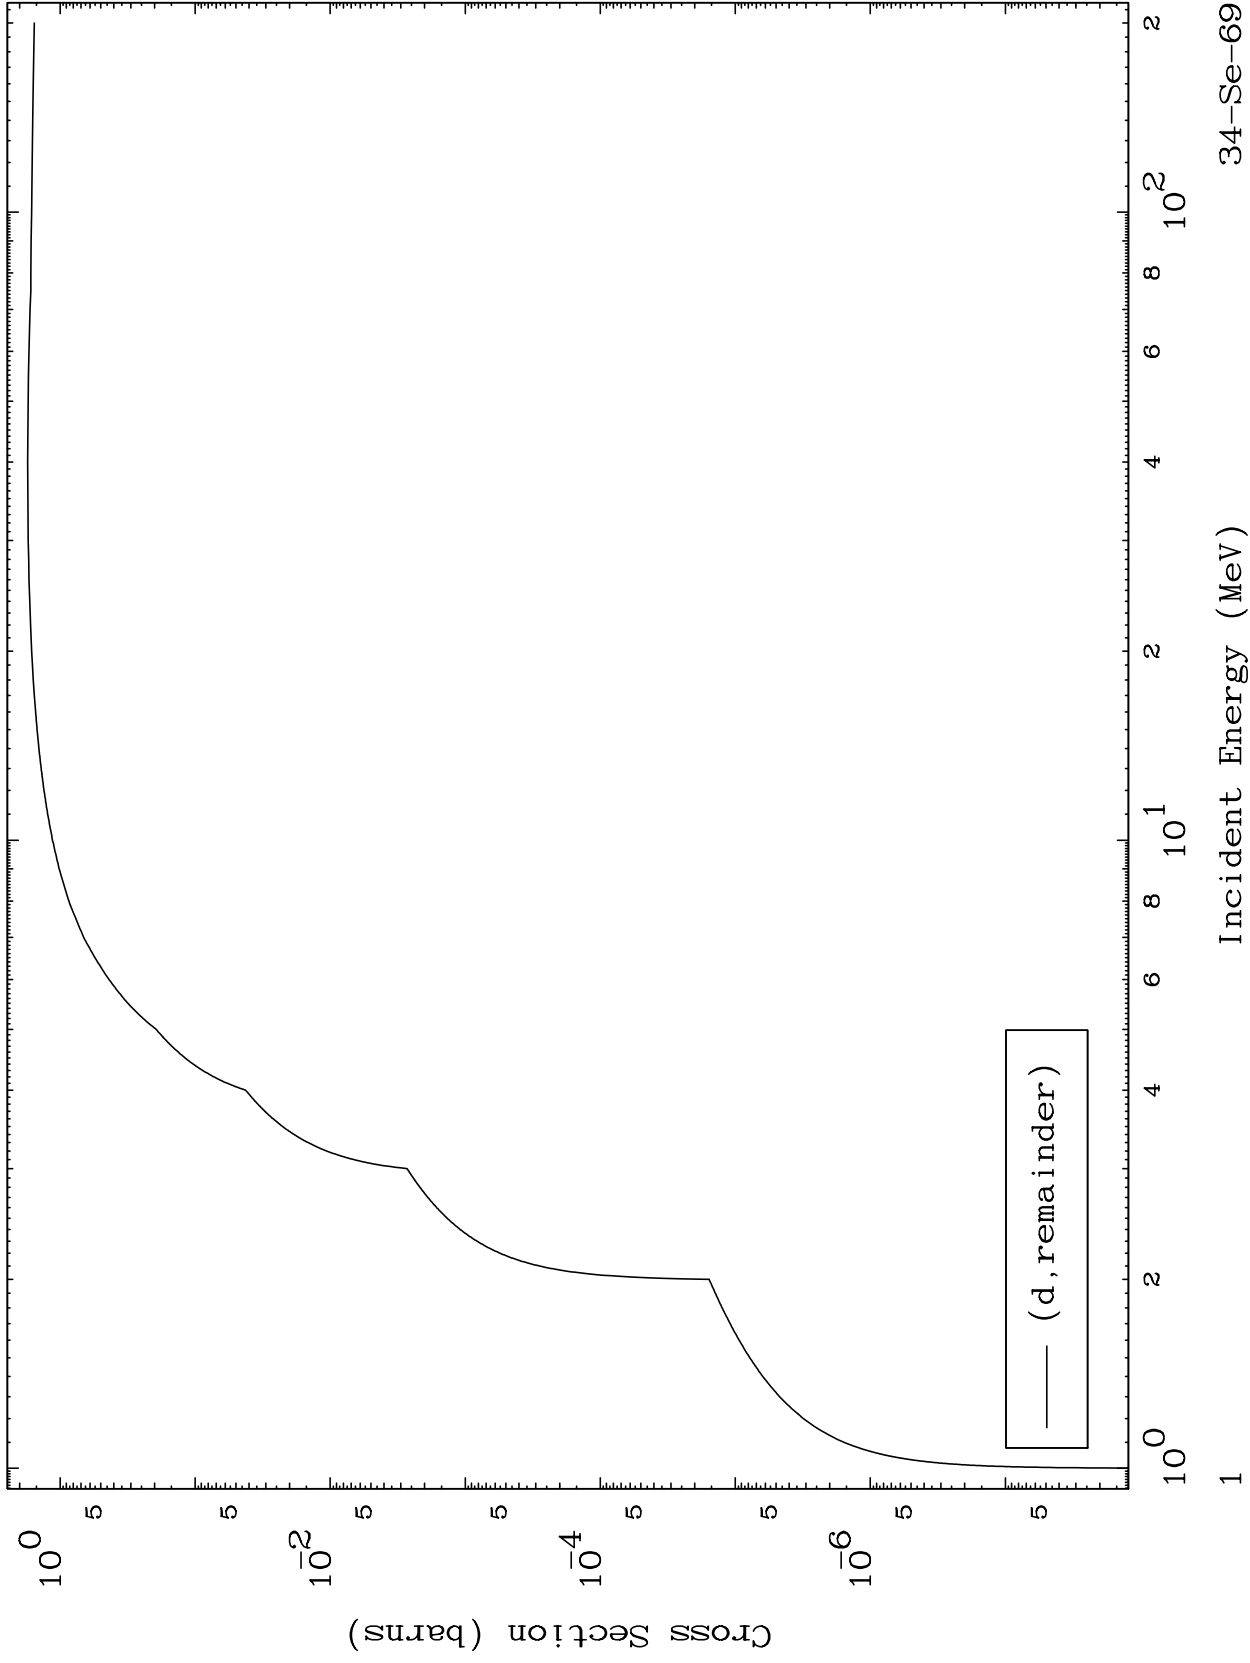

Press Mouse Button to Start

MAT 3410

Deuteron Major
0 Kelvin Cross Sections

³⁴Se-69

³⁴Se-69