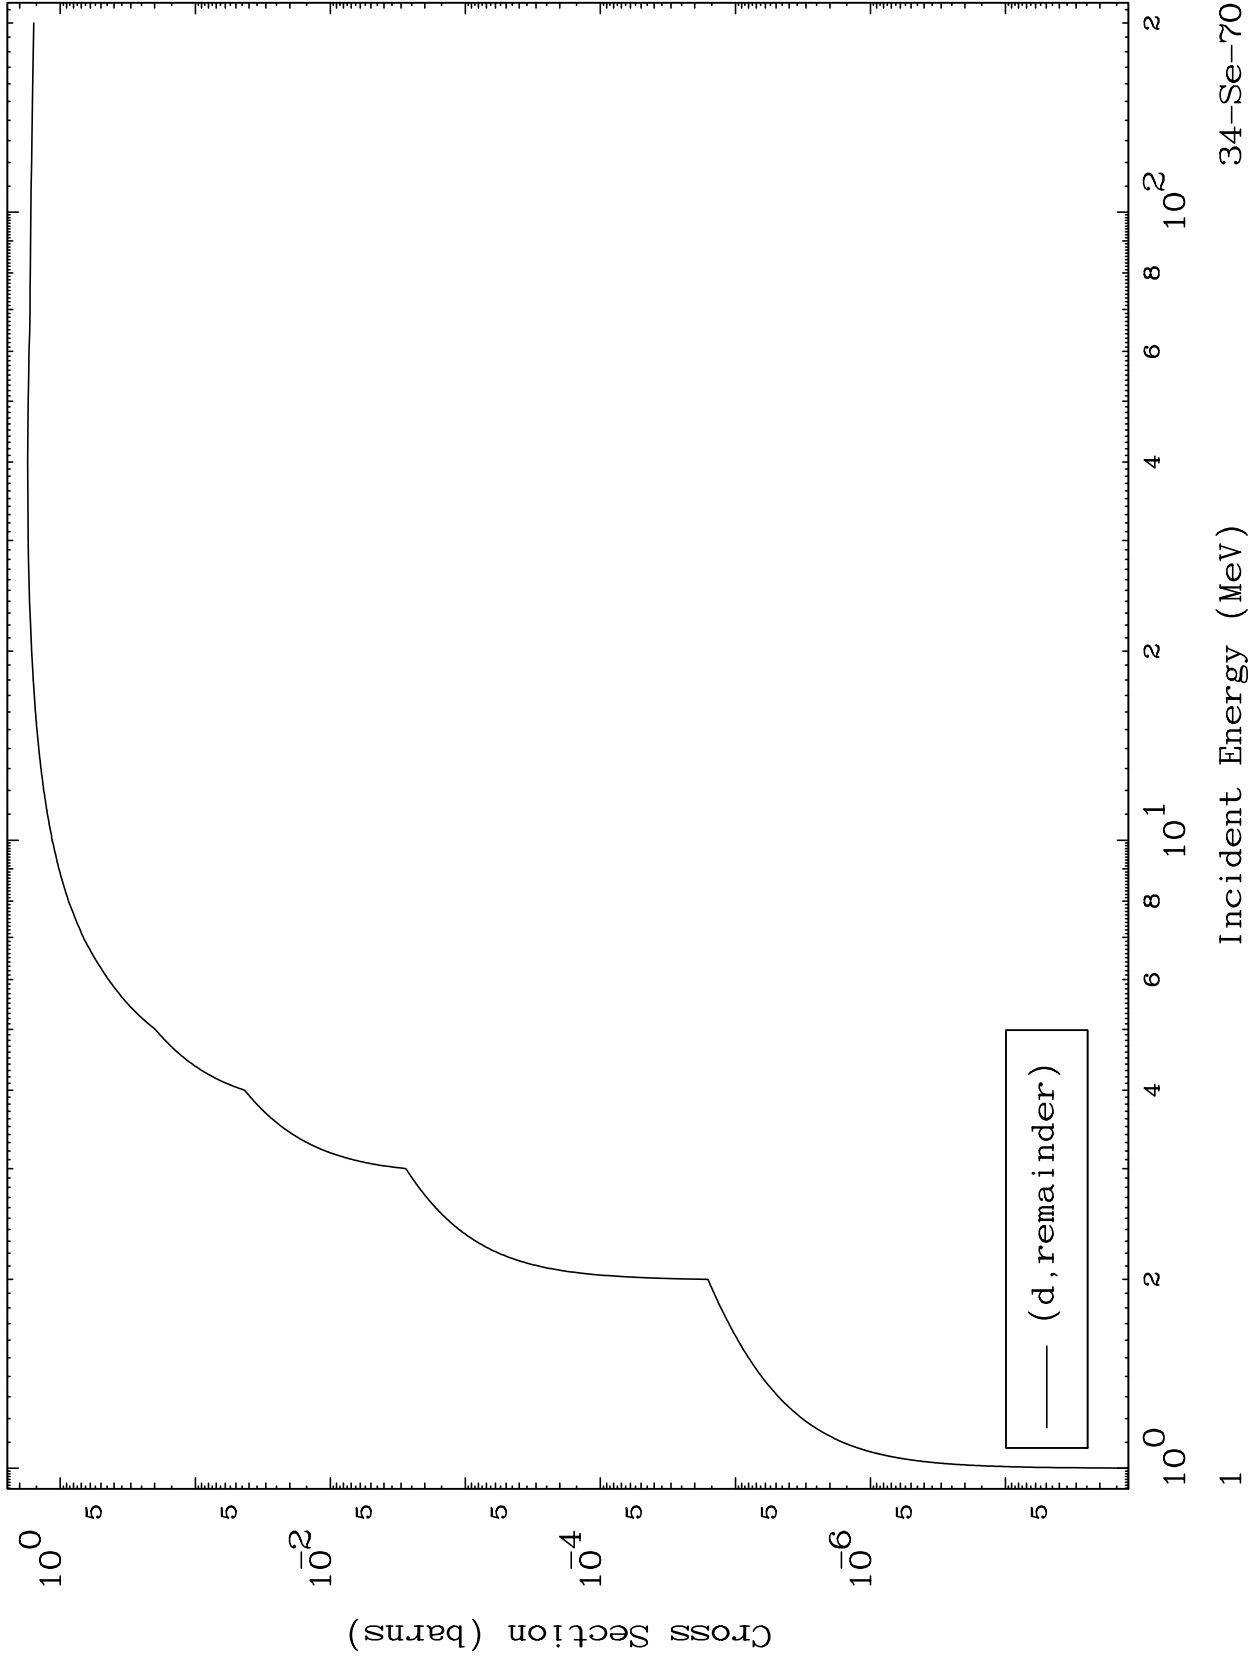

Press Mouse Button to Start

MAT 3413

Deuteron Major
0 Kelvin Cross Sections

³⁴Se-70

³⁴Se-70