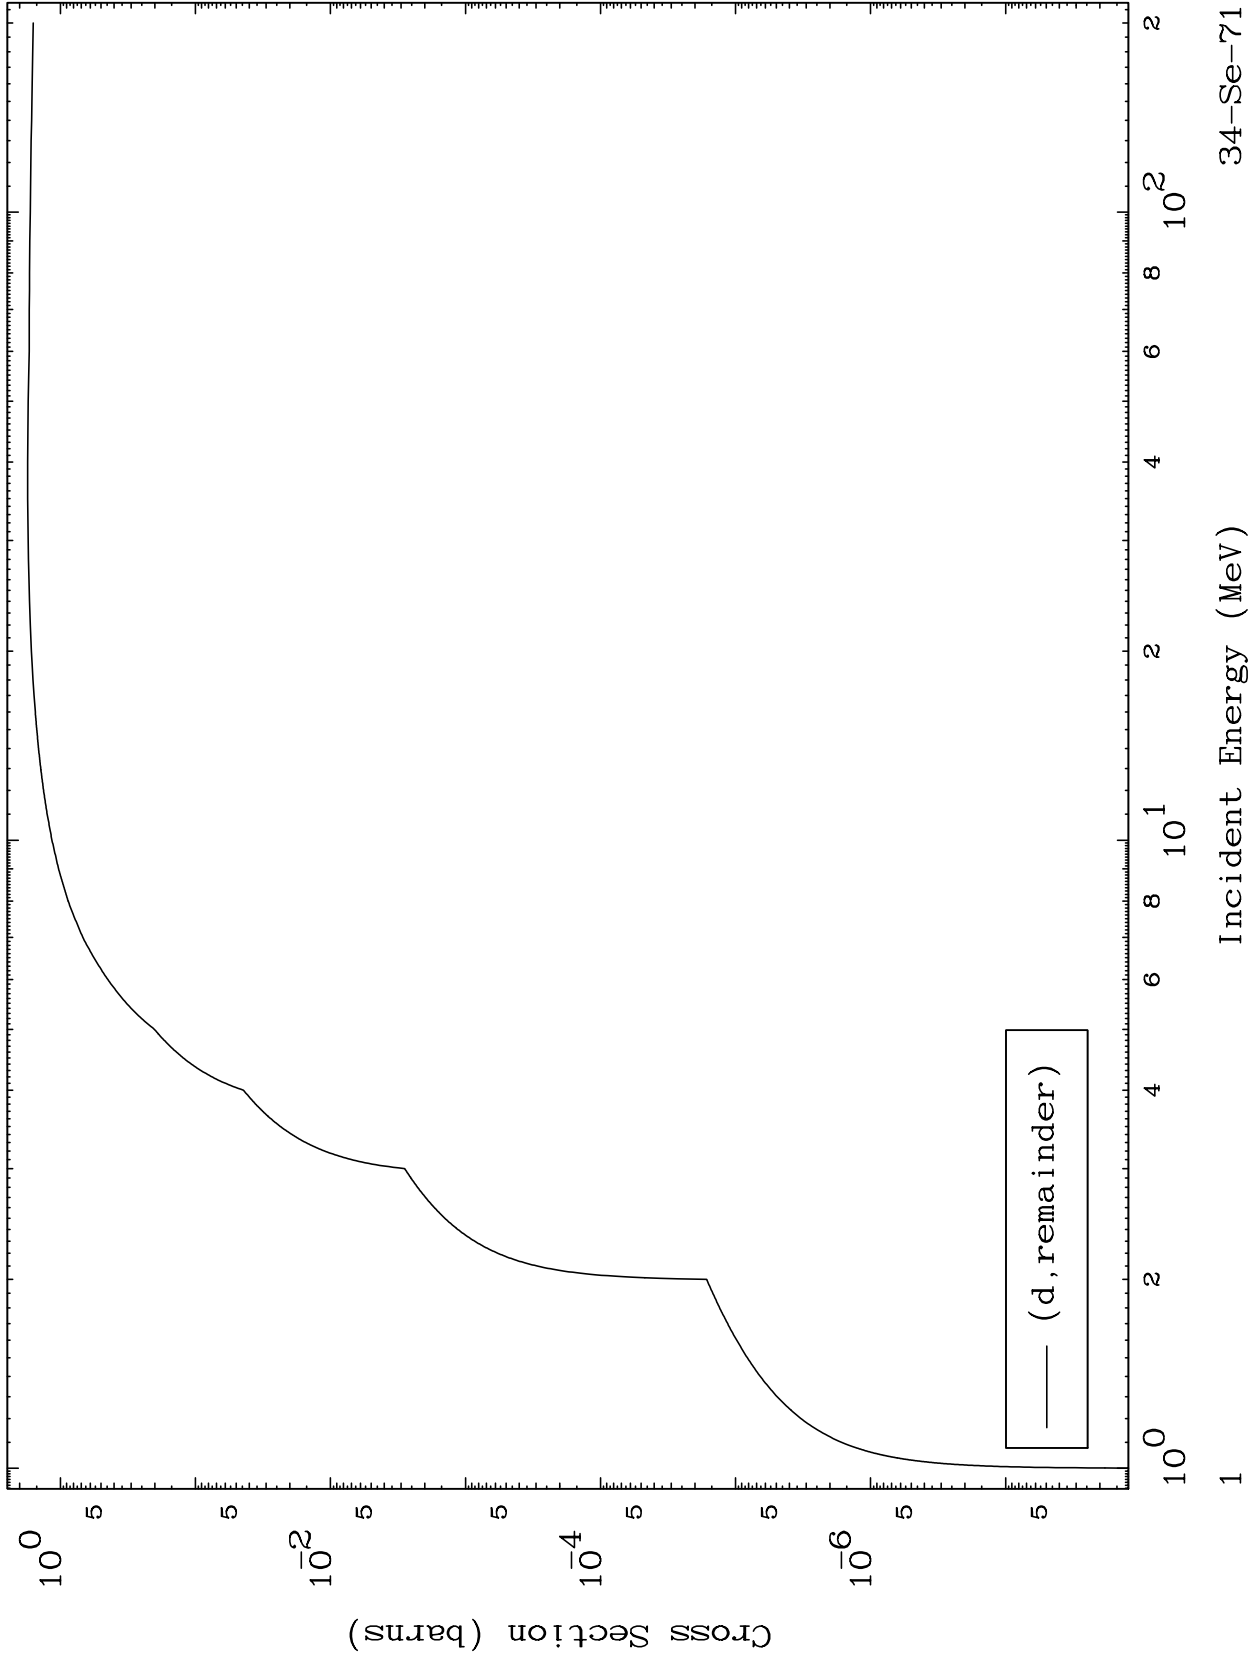

Press Mouse Button to Start

MAT 3416

Deuteron Major
0 Kelvin Cross Sections

³⁴Se-71

³⁴Se-71