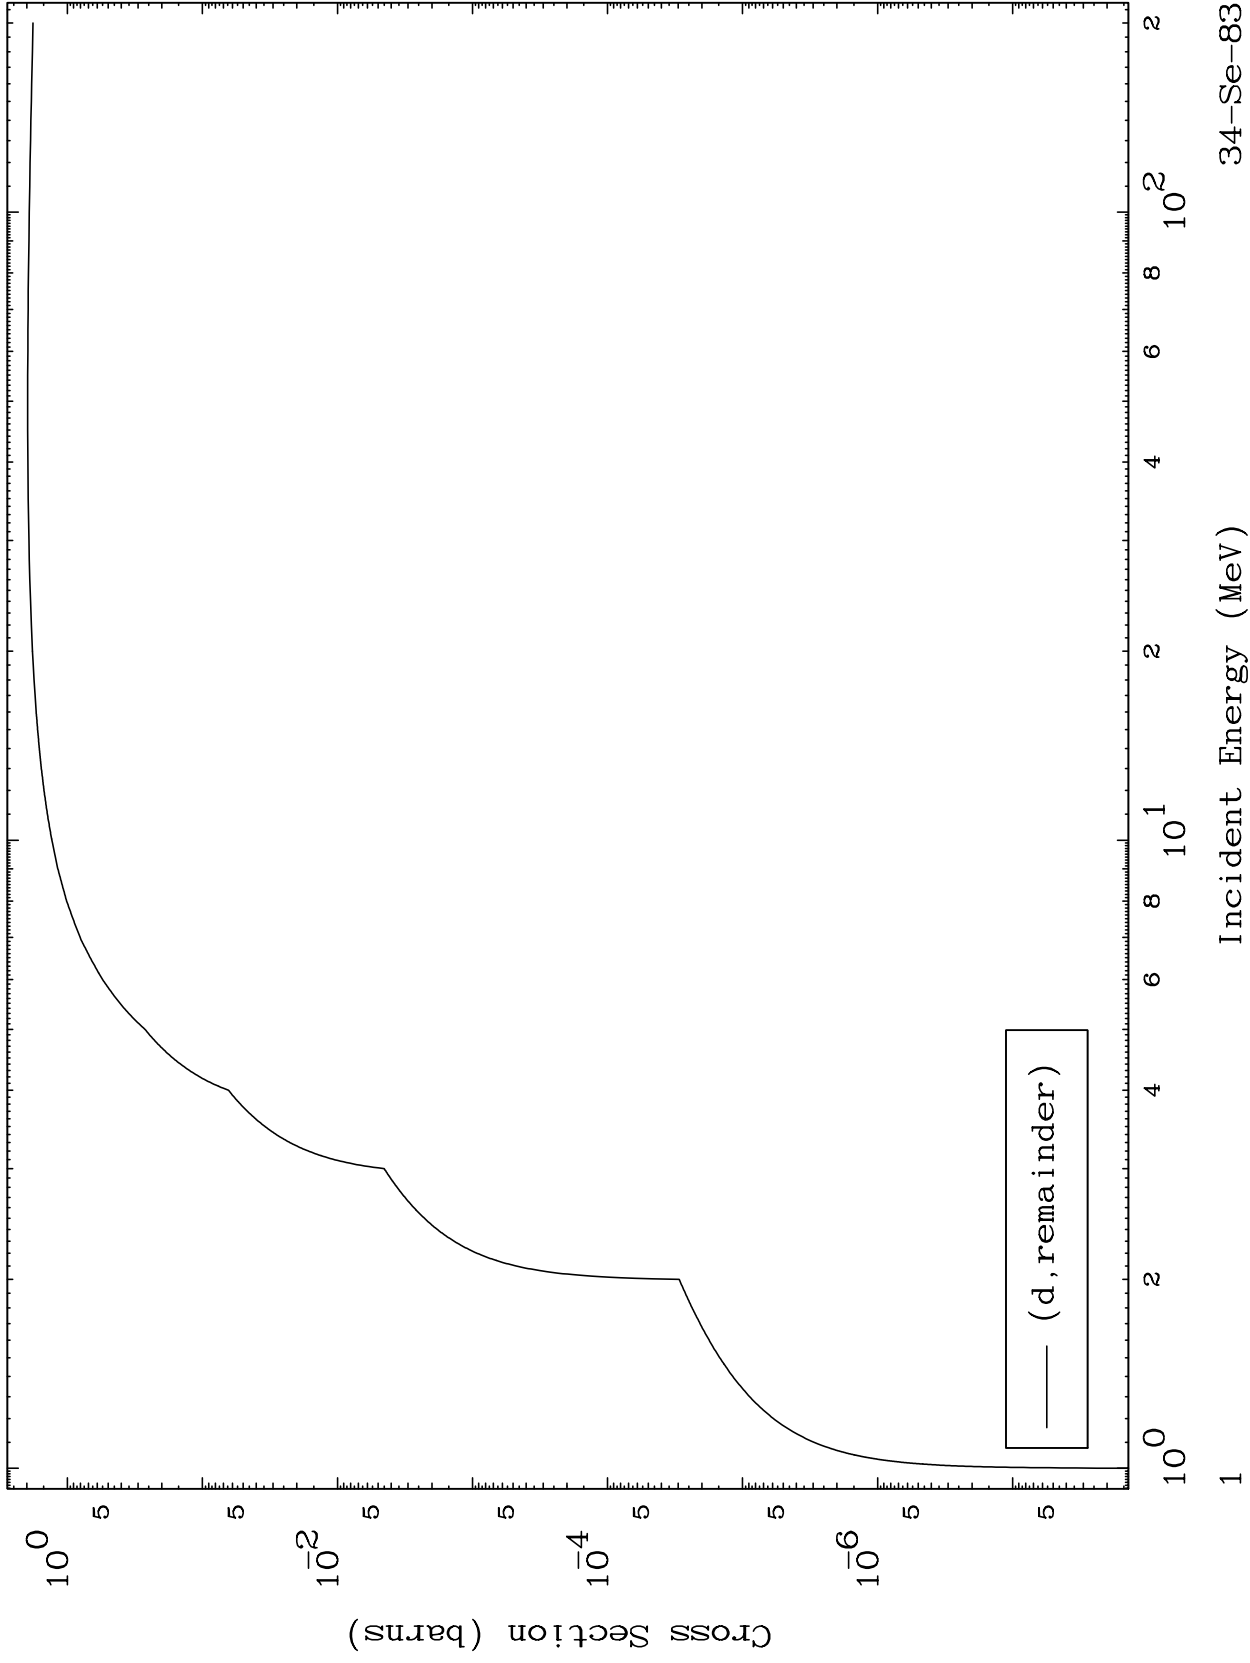

Press Mouse Button to Start

MAT 3452

Deuteron Major  
0 Kelvin Cross Sections

34-Se-83

34-Se-83