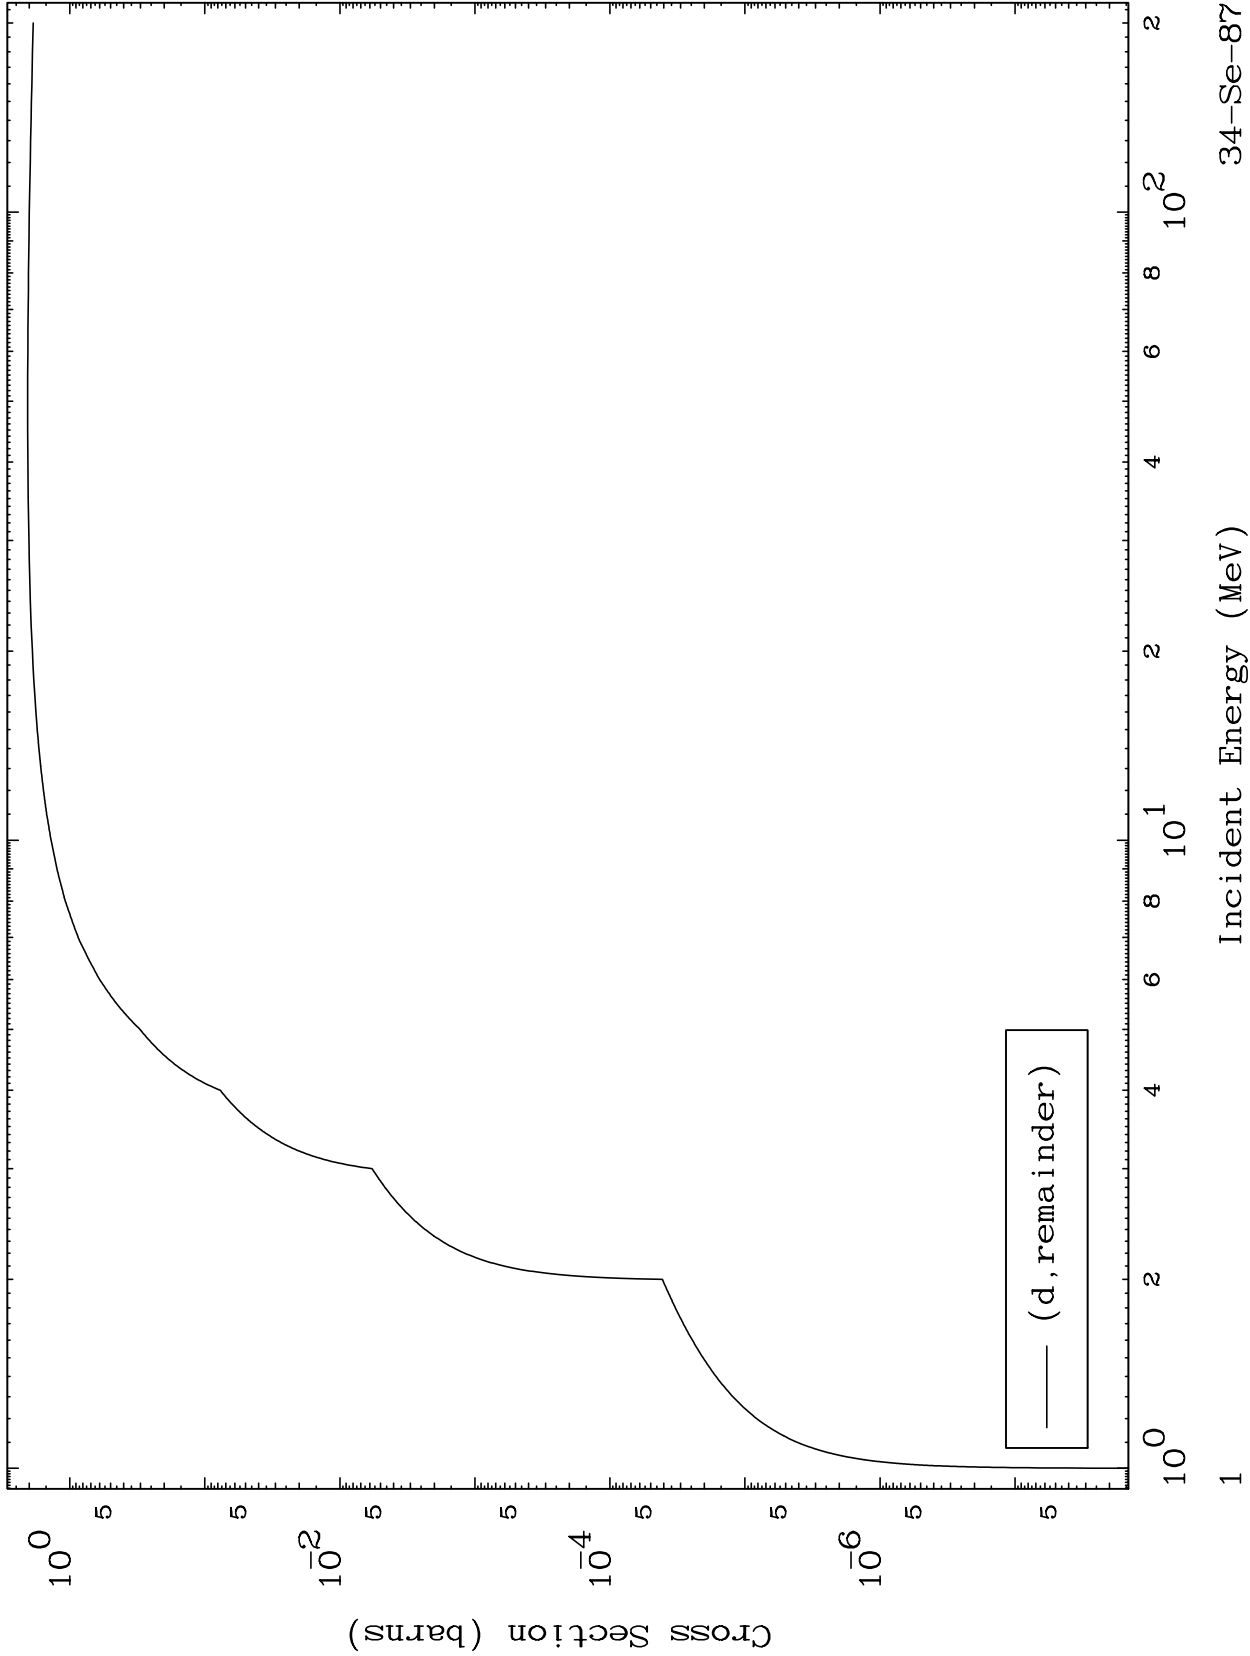

Press Mouse Button to Start

MAT 3464

Deuteron Major
0 Kelvin Cross Sections

34-Se-87

34-Se-87