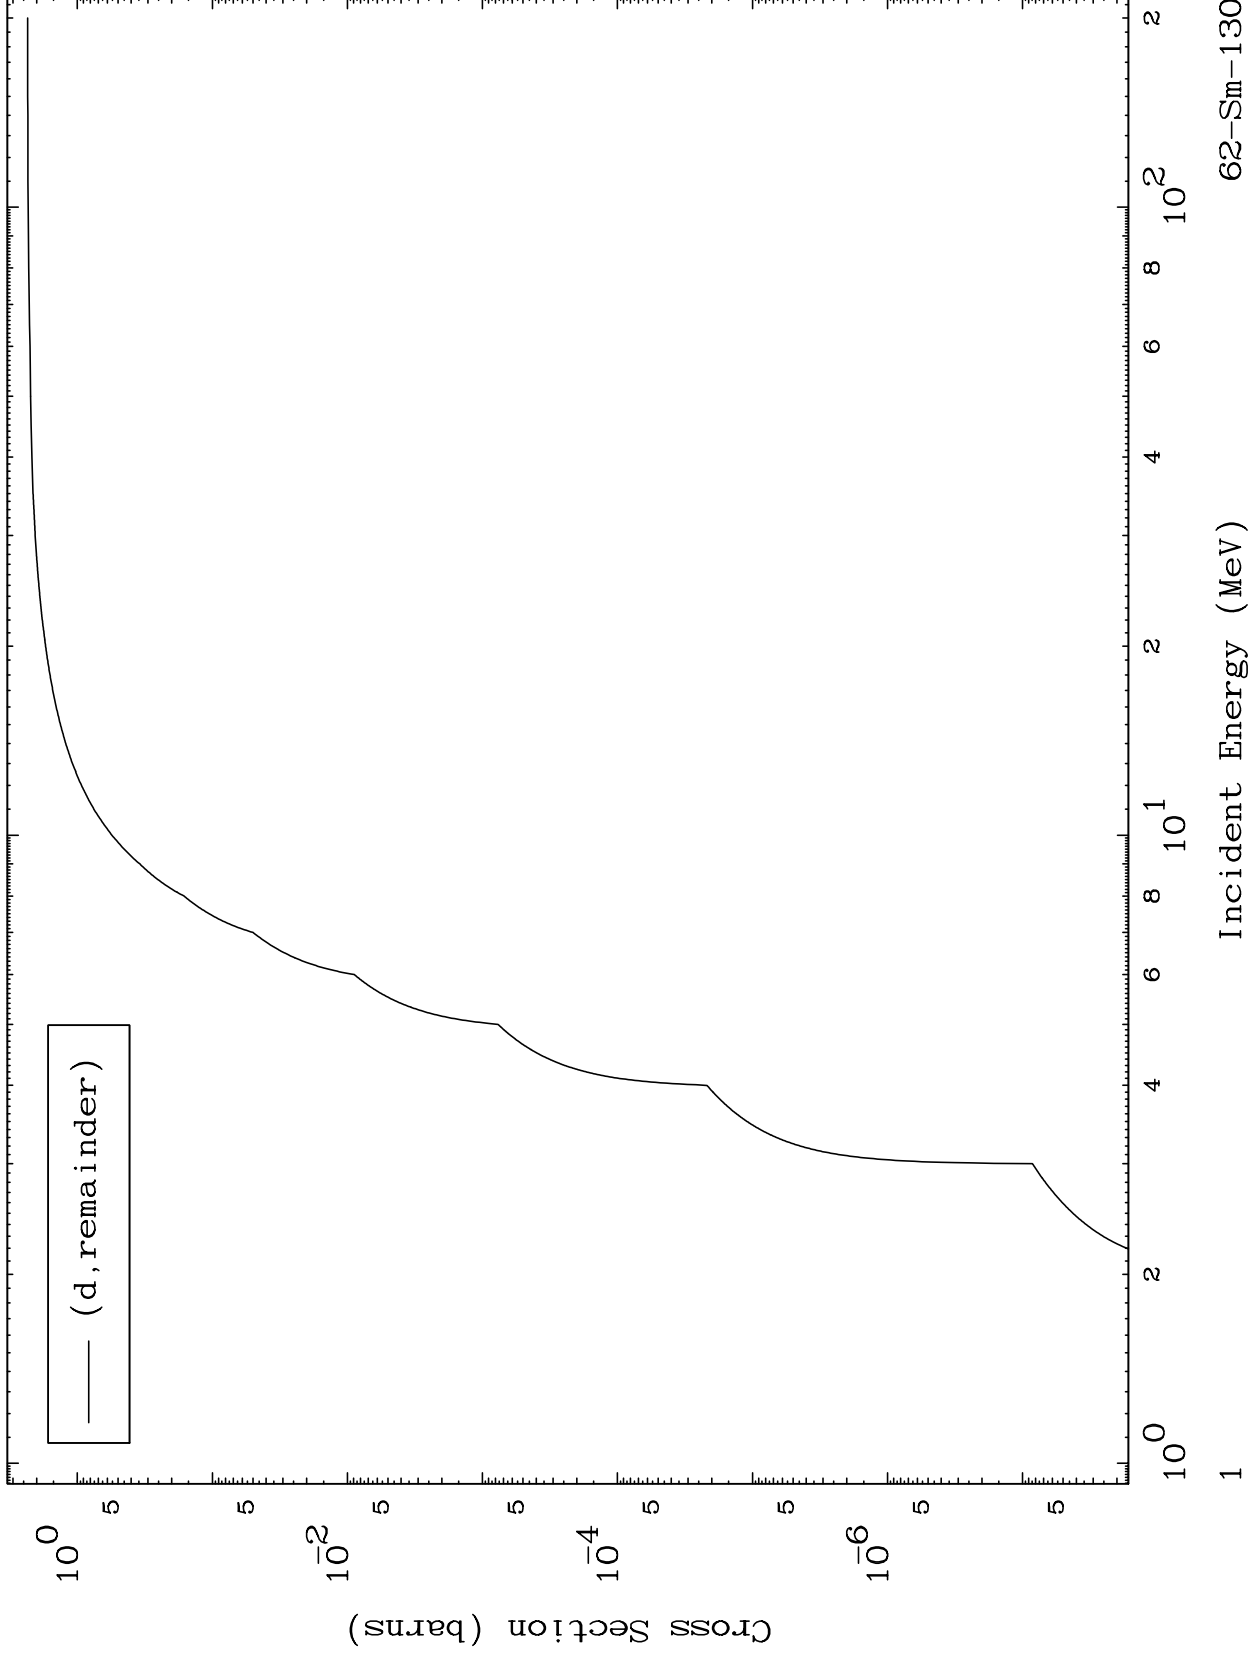

Press Mouse Button to Start

MAT 6183

Deuteron Major  
0 Kelvin Cross Sections

62-Sm-130

62-Sm-130