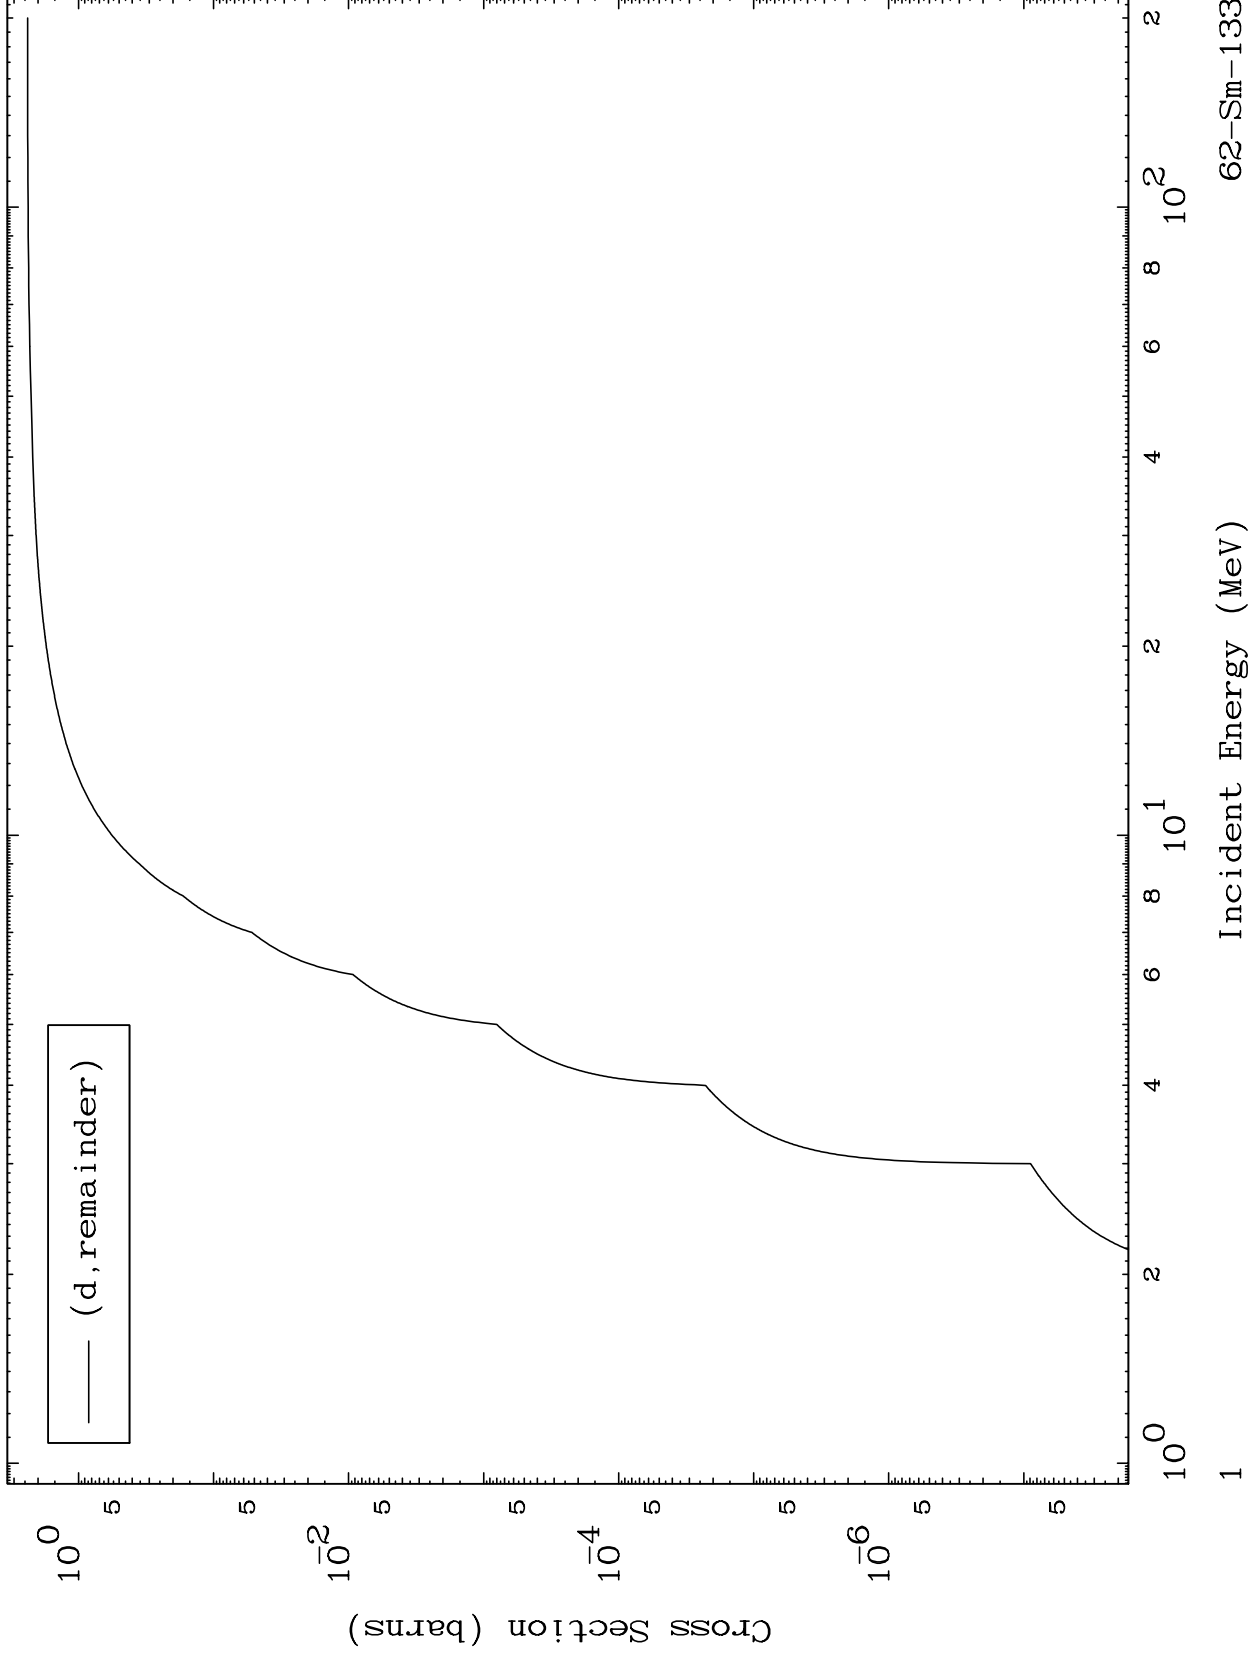

Press Mouse Button to Start

MAT 6192

Deuteron Major  
0 Kelvin Cross Sections

62-Sm-133

62-Sm-133