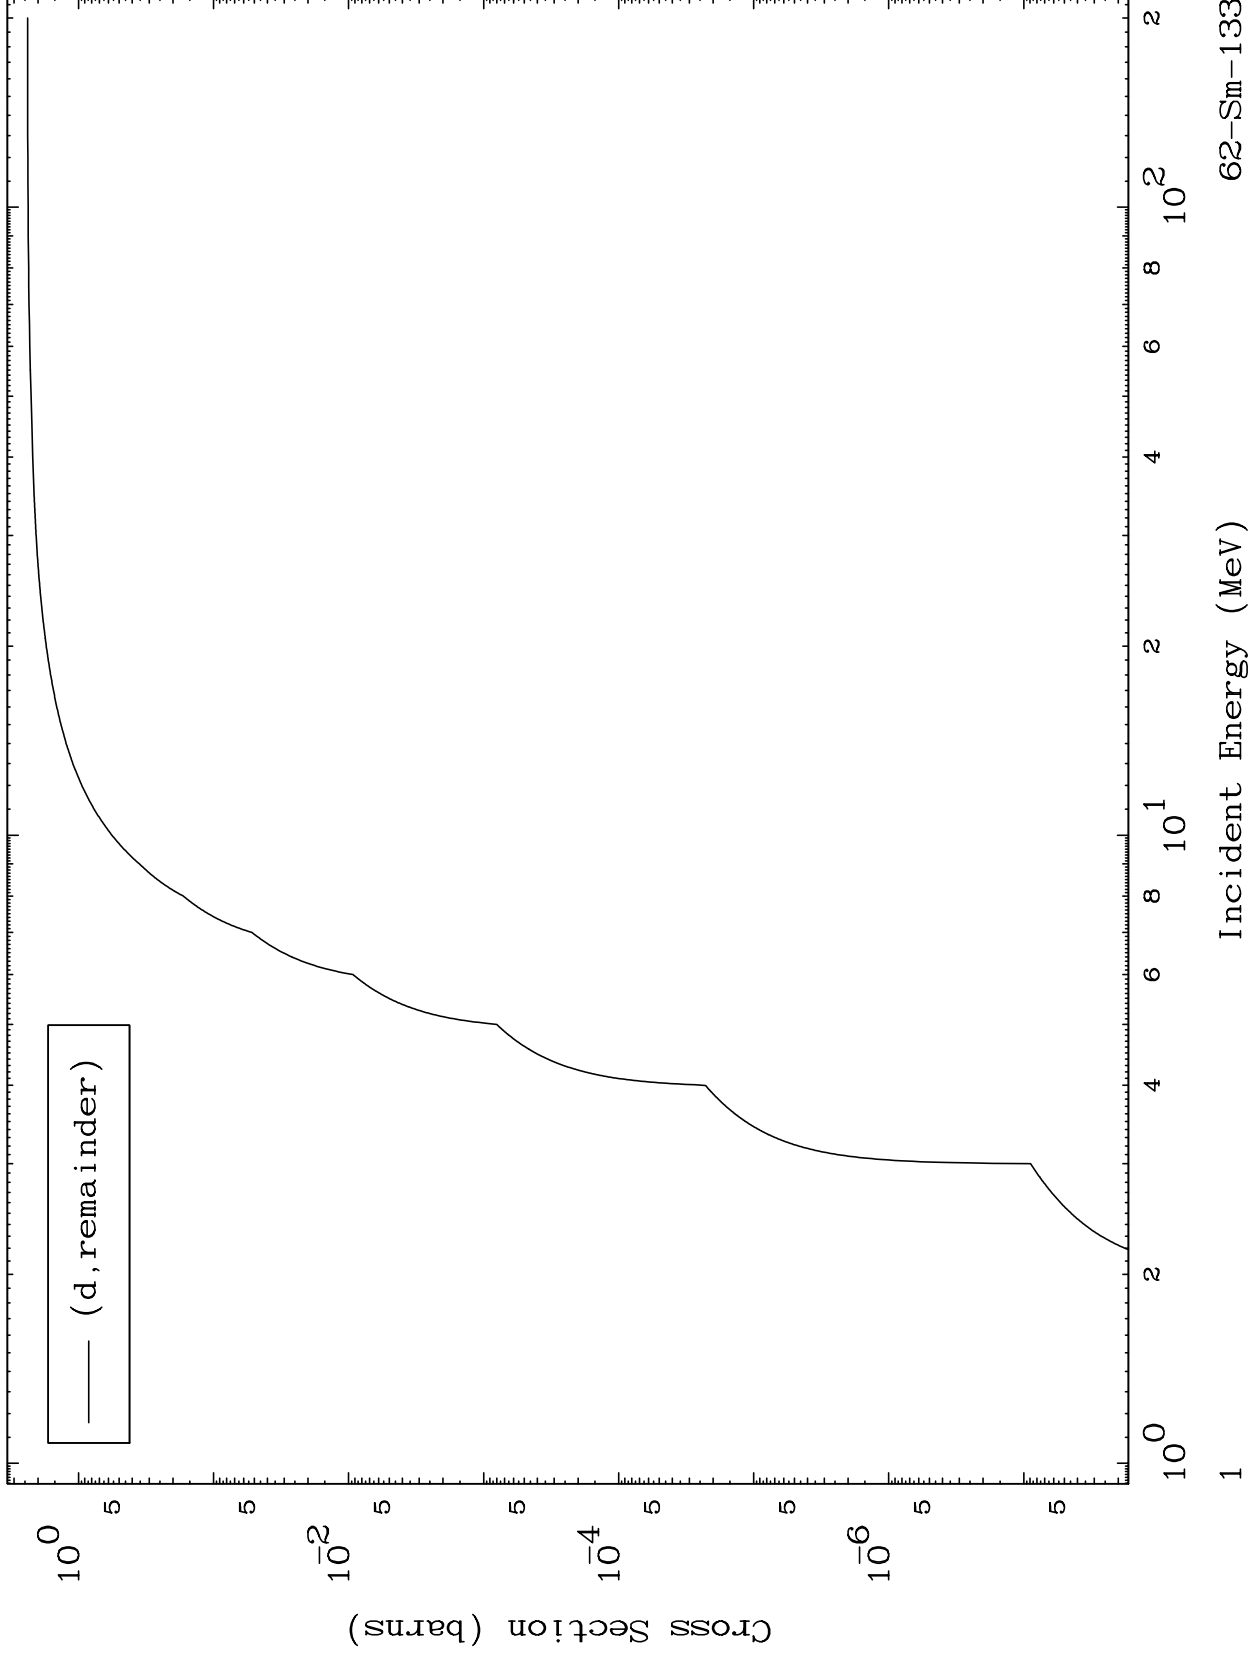

Press Mouse Button to Start

MAT 6193

Deuteron Major
0 Kelvin Cross Sections

62-Sm-133

62-Sm-133