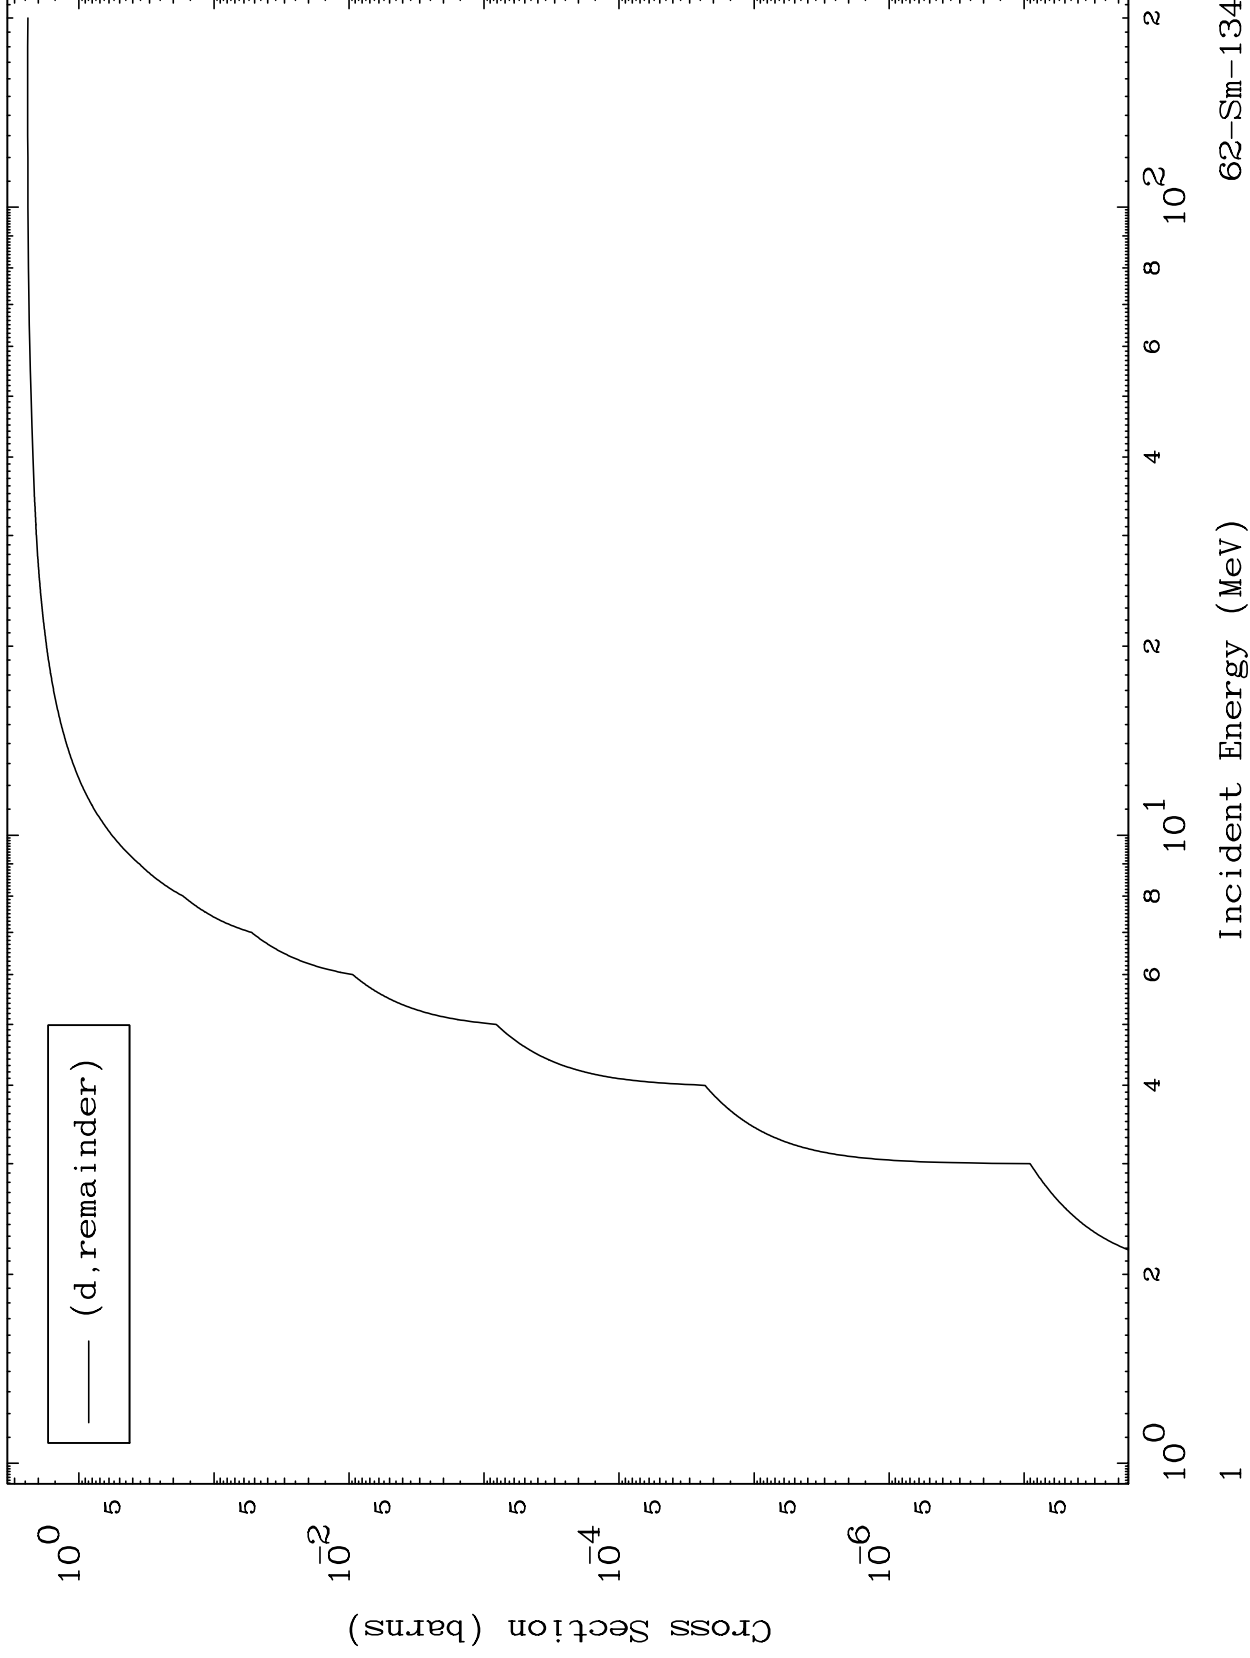

Press Mouse Button to Start

MAT 6195

Deuteron Major
0 Kelvin Cross Sections

62-Sm-134

62-Sm-134