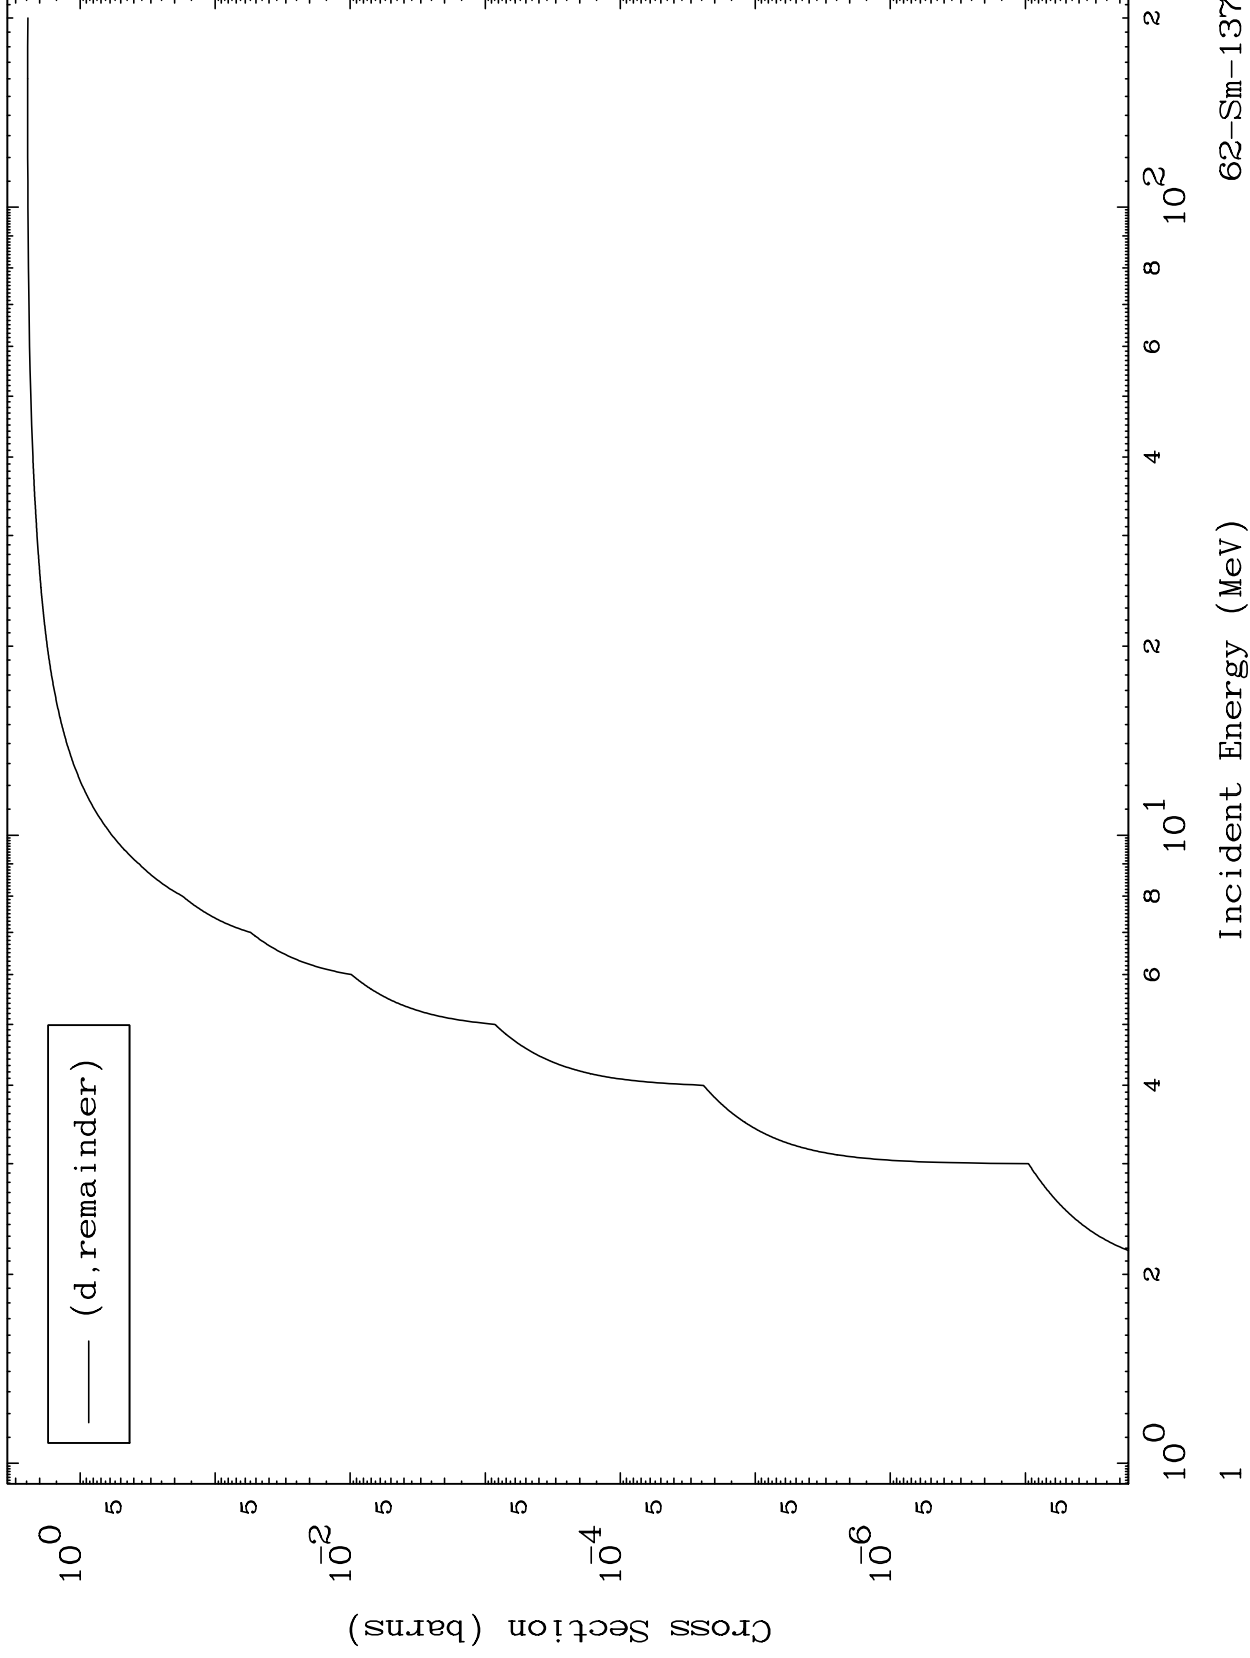

Press Mouse Button to Start

MAT 6204

Deuteron Major
0 Kelvin Cross Sections

62-Sm-137

62-Sm-137