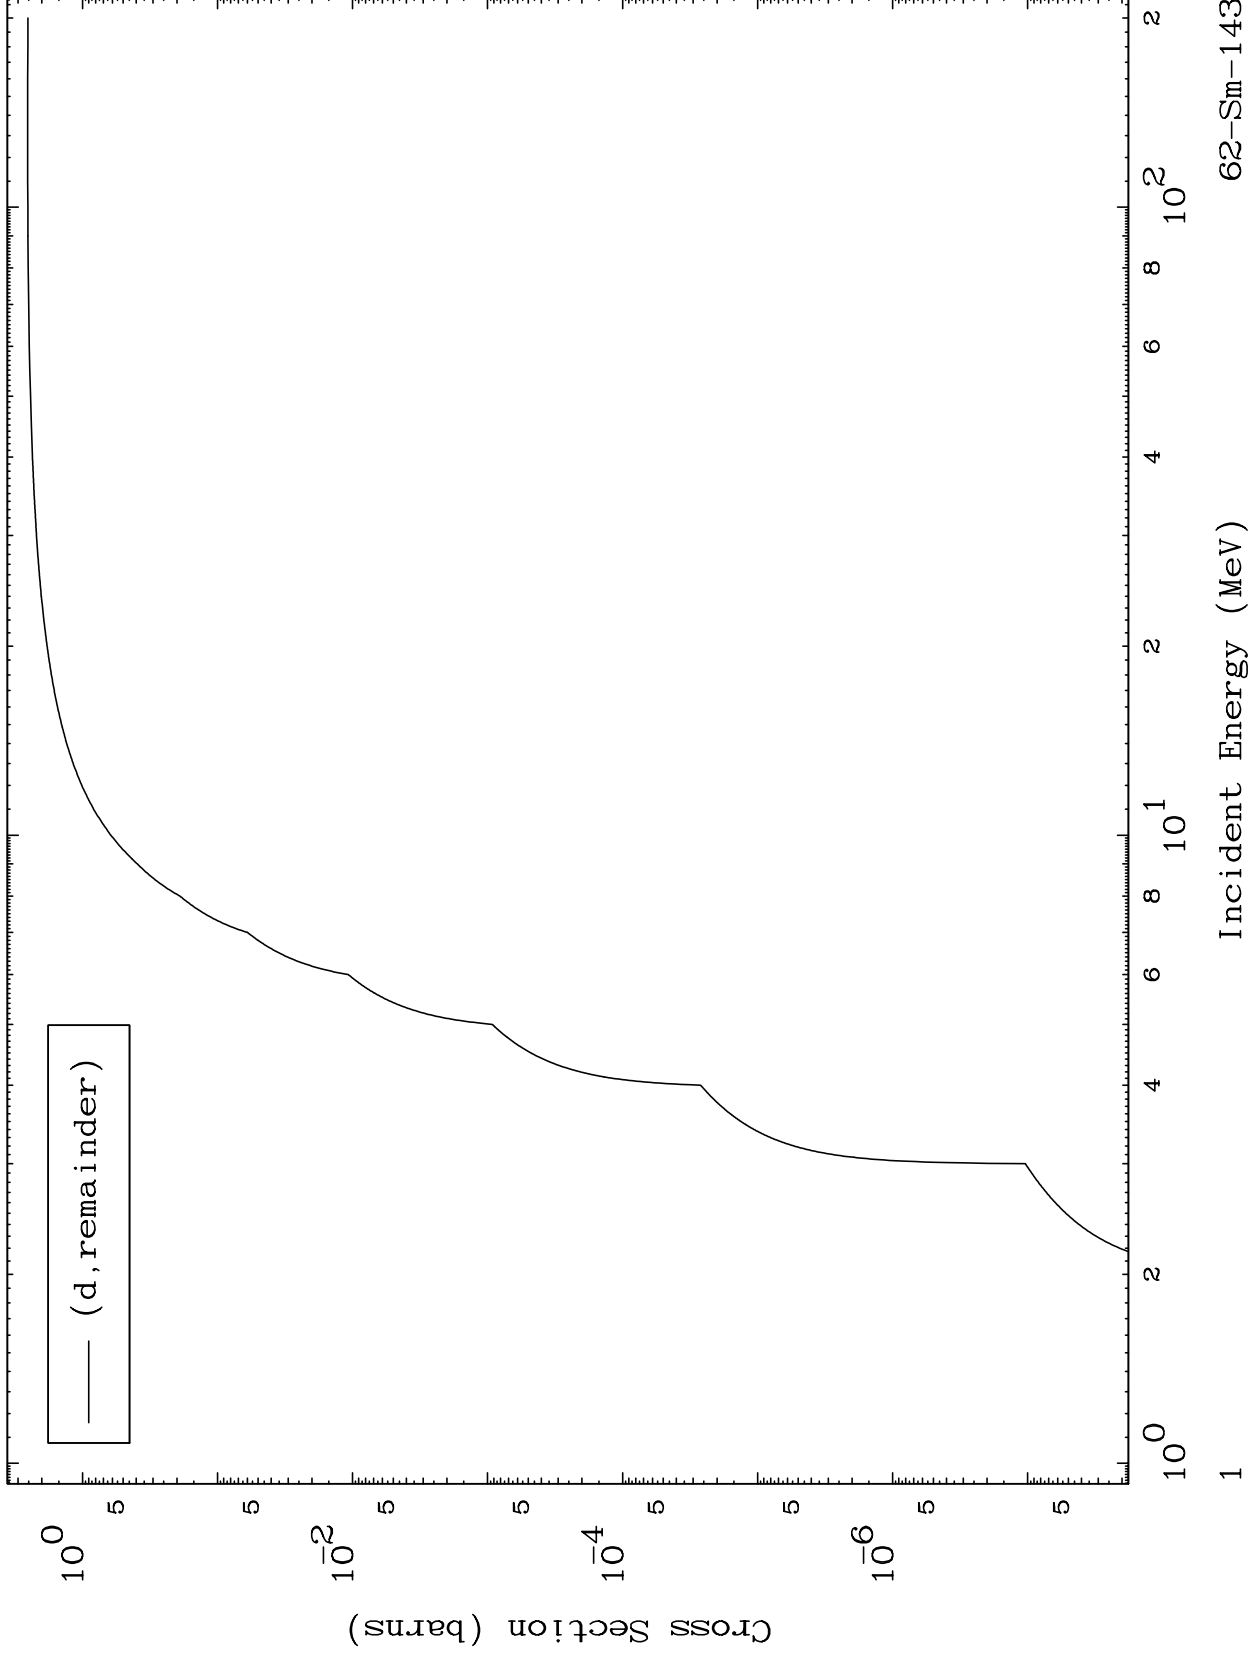

Press Mouse Button to Start

MAT 6222

Deuteron Major
0 Kelvin Cross Sections

62-Sm-143

62-Sm-143