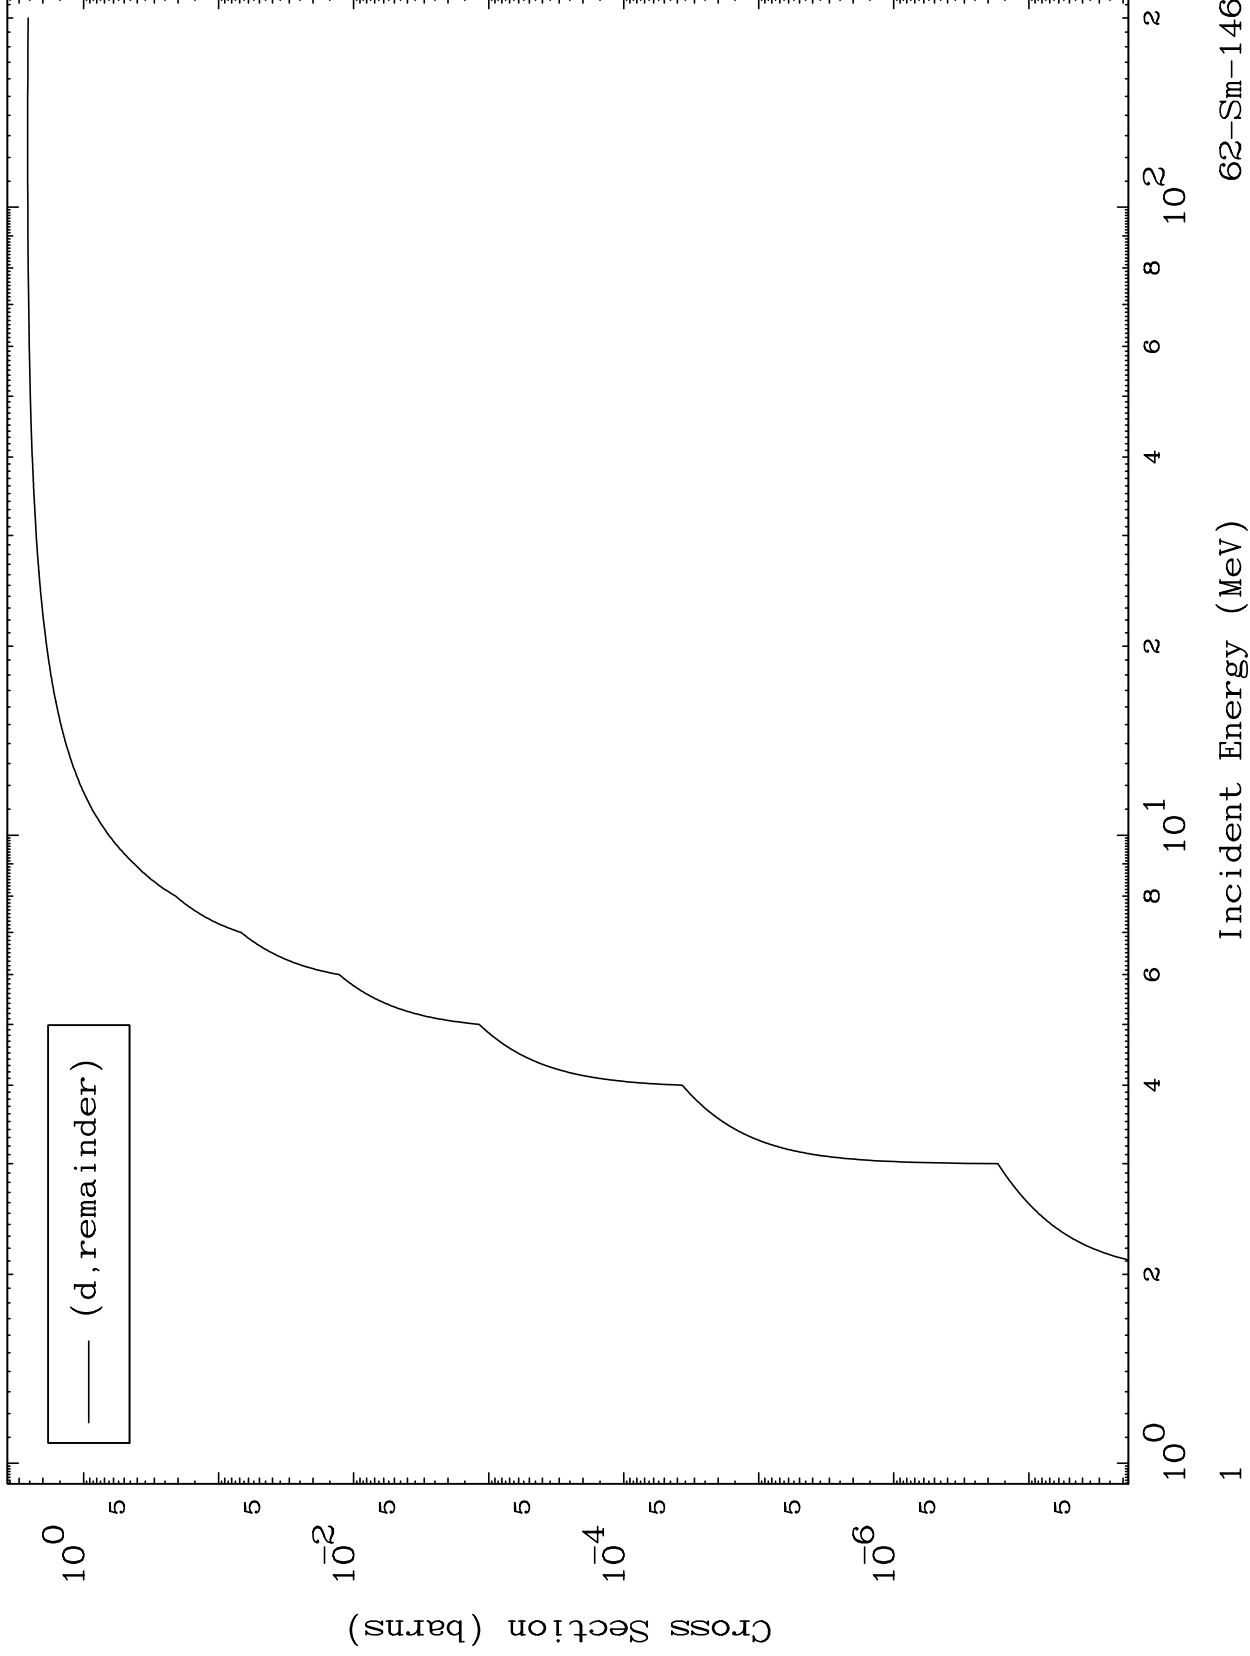

Press Mouse Button to Start

MAT 6231

Deuteron Major
0 Kelvin Cross Sections

62-Sm-146

62-Sm-146